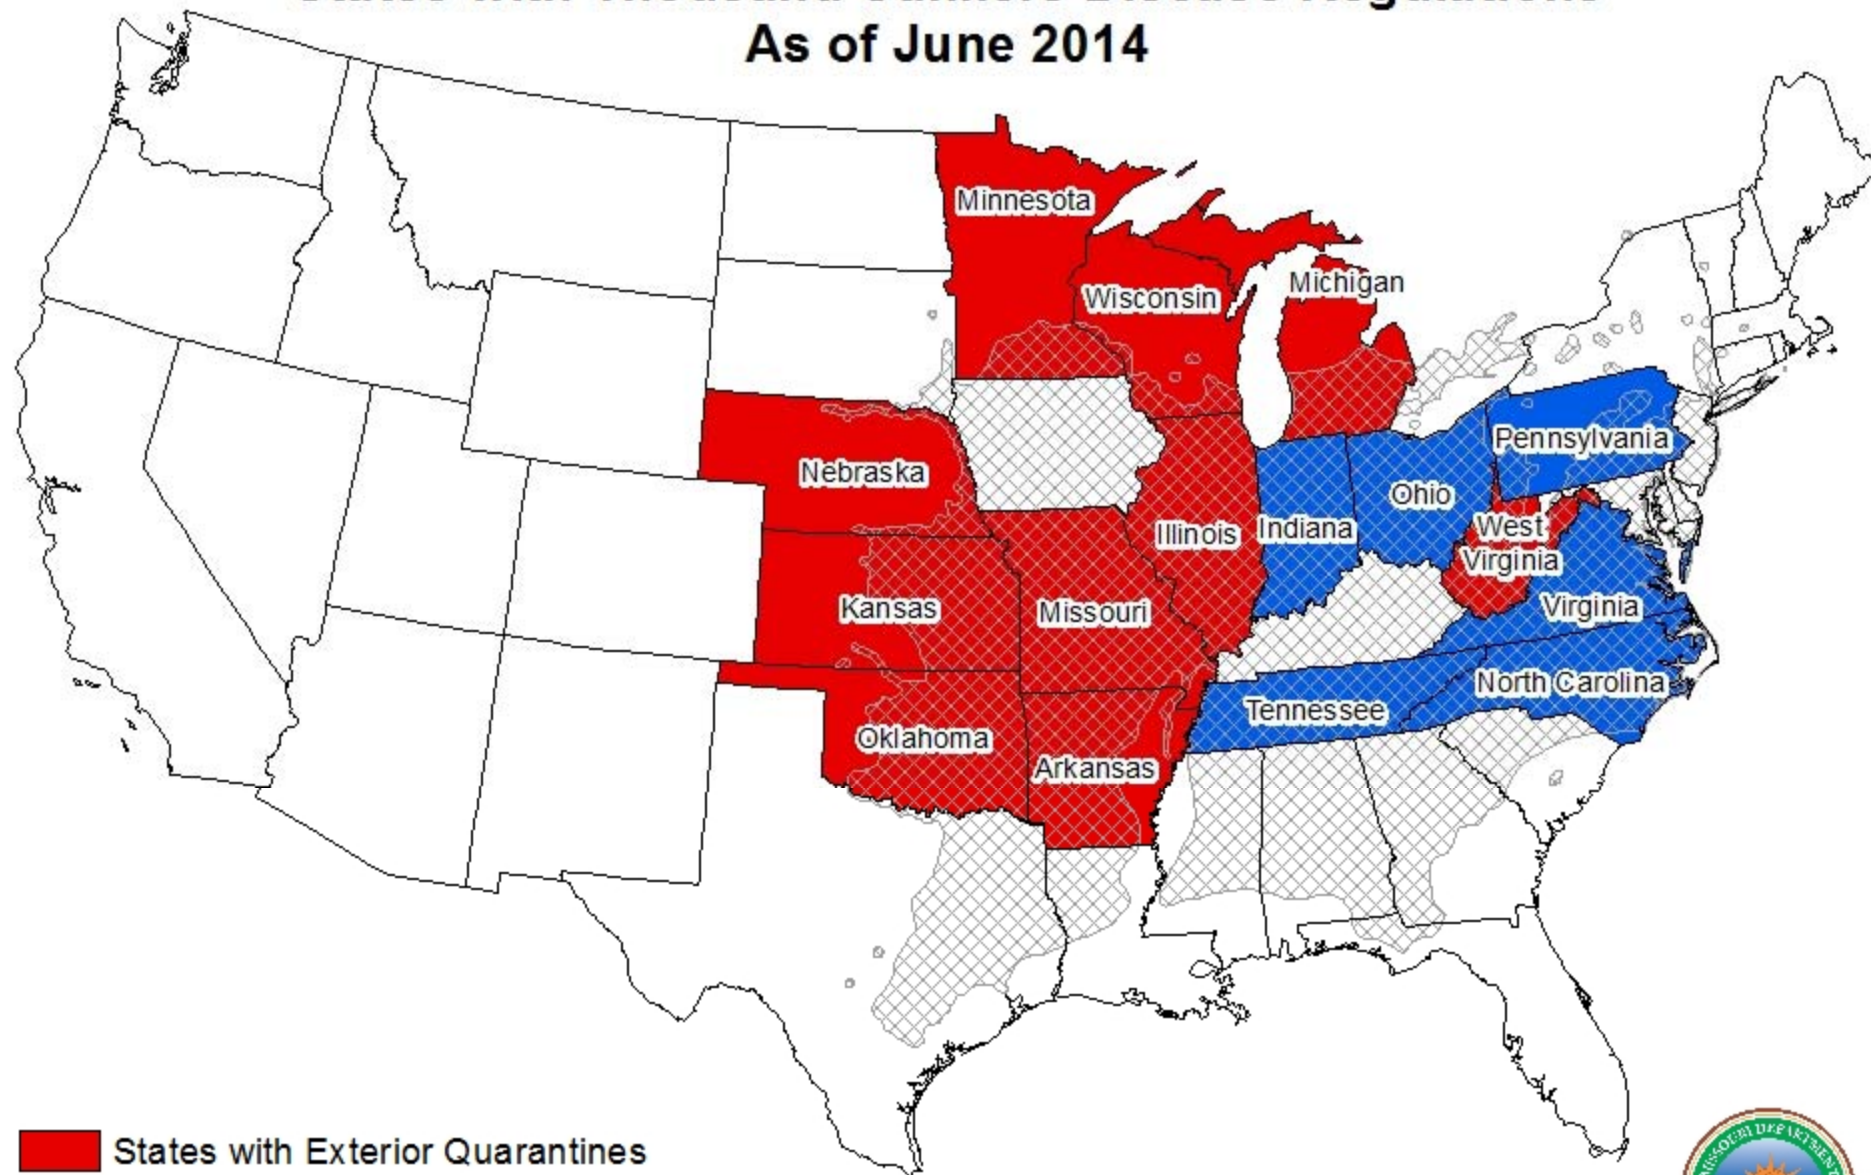

## States with Thousand Cankers Disease Regulations As of June 2014

-  States with Exterior Quarantines
-  States with Interior and Exterior Quarantines
-  Black Walnut (*Juglans nigra*) Native Range

Digital Compilation by Elizabeth Retherford  
Missouri Office of Administration,  
Information Technology Services Division,  
Office of Geospatial Information