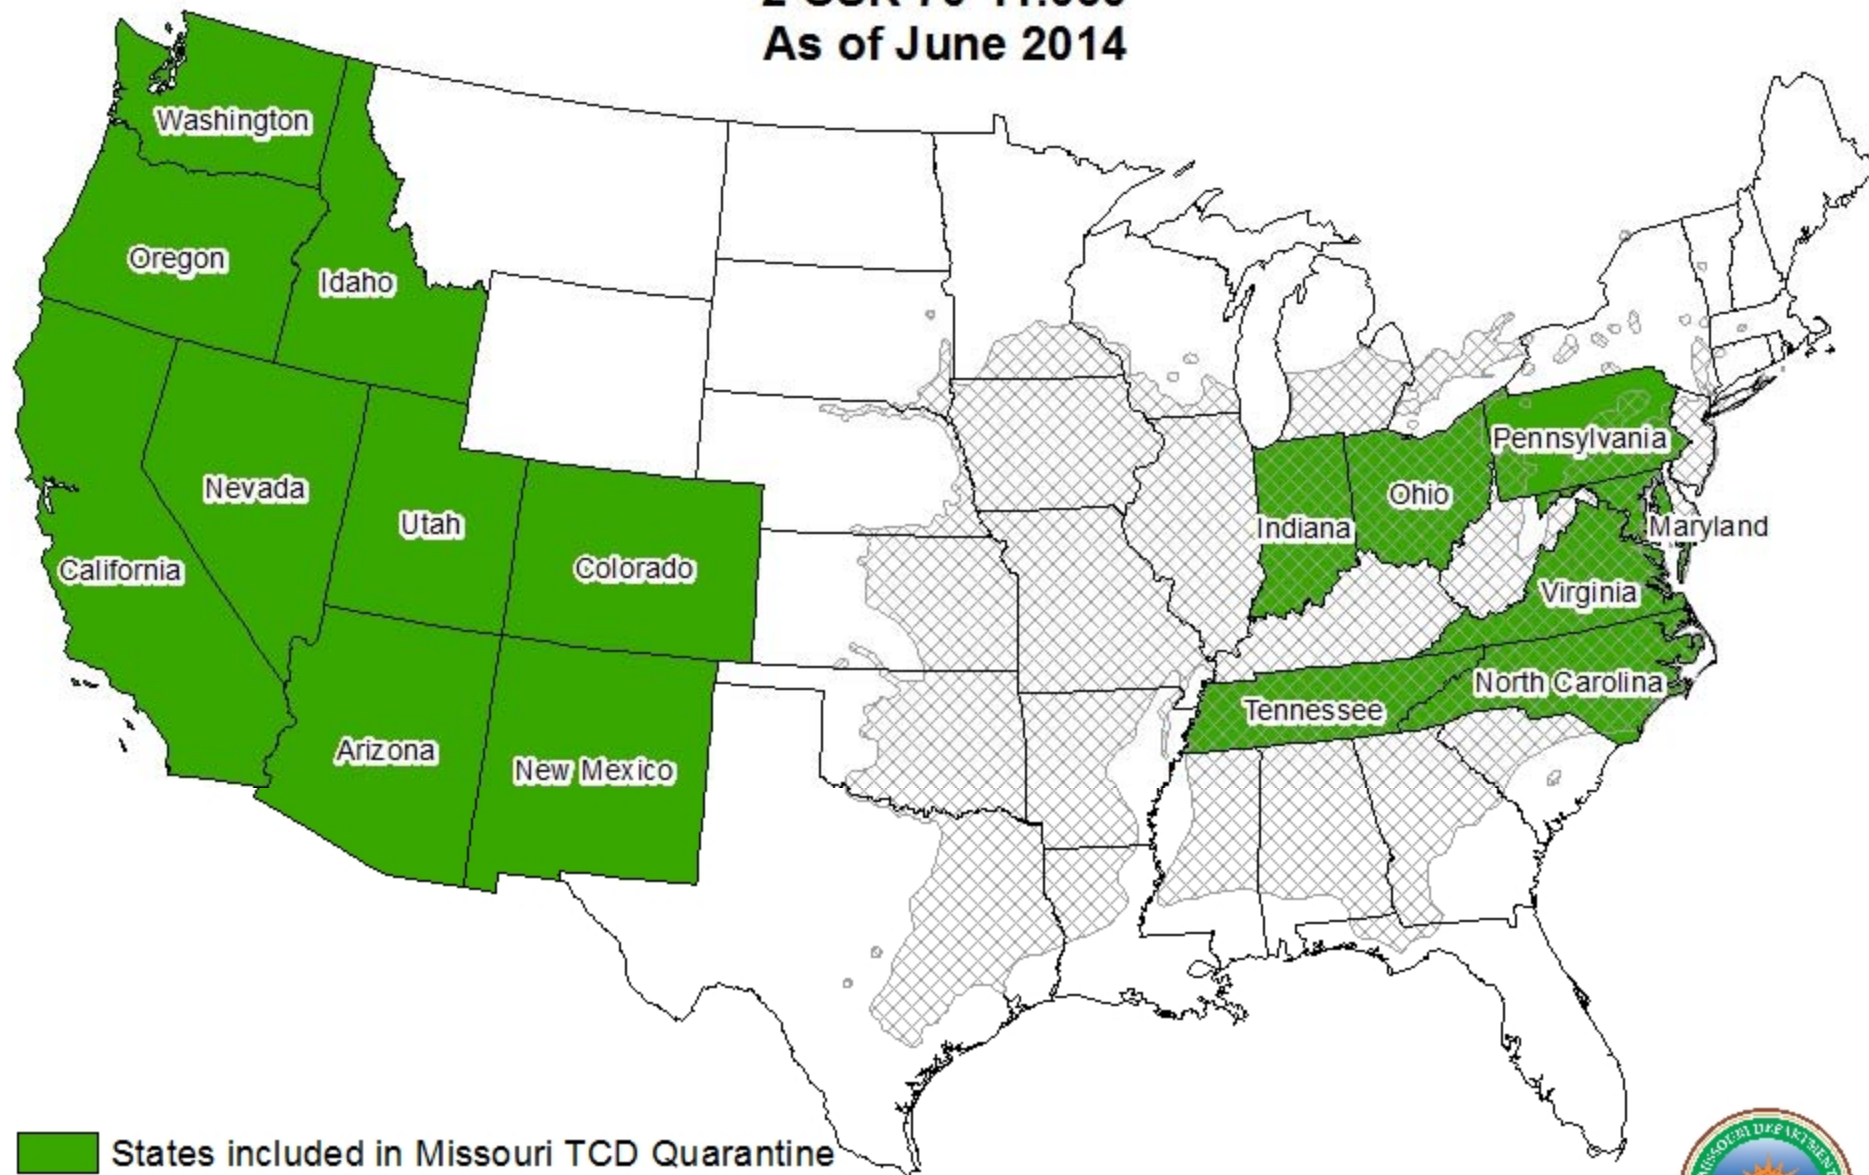

States Included in the Missouri Thousand Cankers Disease Exterior Quarantine 2 CSR 70-11.060 As of June 2014

-  States included in Missouri TCD Quarantine
-  States not included in Missouri TCD Quarantine
-  Black Walnut (*Juglans nigra*) Native Range