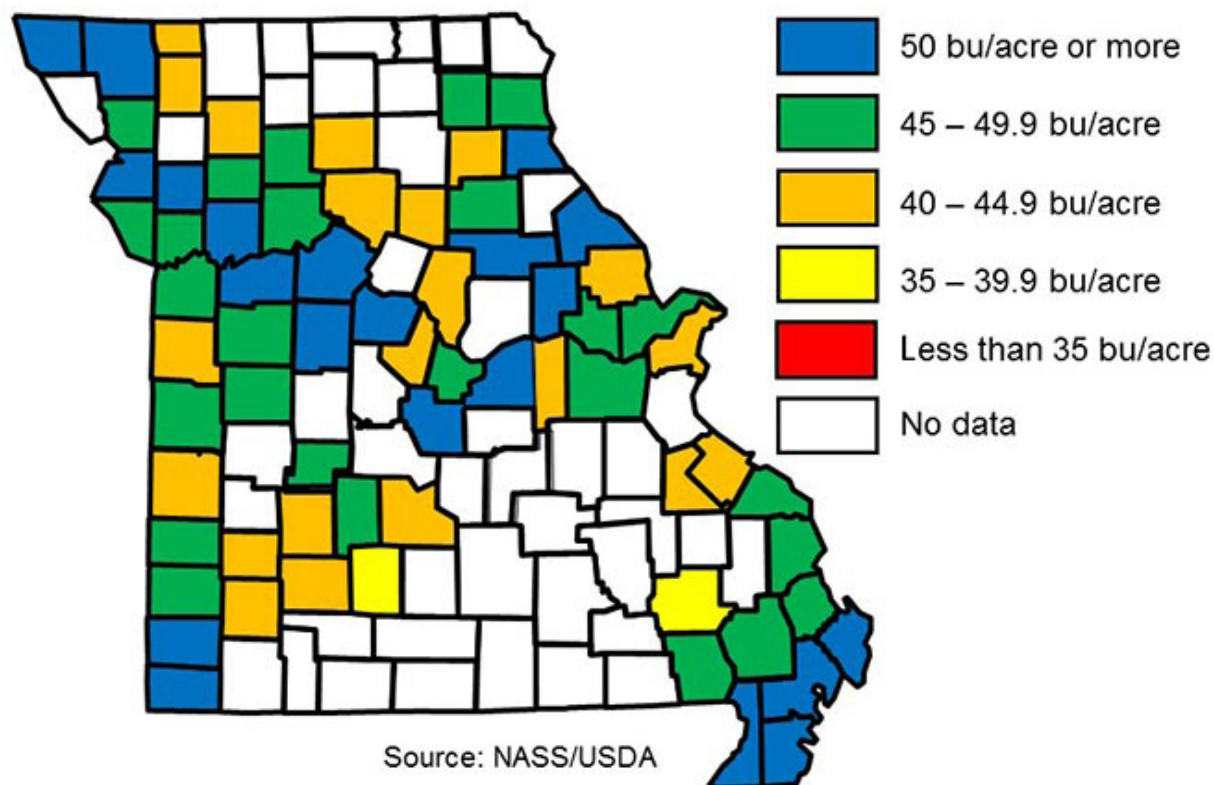

2017 County Average Soybean Yield (bushels/acre)

2017 County Average Soybean Yield (bushels/acre)

50 bu/acre or more	45-49.9 bu/acre	40-44.9 bu/acre	35-39.9 bu/acre	Less than 35 bu/acre	No data
Atchison	Andrew	Boone	Wayne		Adair
Audrain	Barton	Cass	Webster		Barry
Buchanan	Bates	Chariton			Benton
Clinton	Butler	Dade			Bollinger
Cooper	Caldwell	Daviess			Callaway
Dunklin	Cape Girardeau	Gasconade			Camden
Lafayette	Carroll	Gentry			Carter
Marion	Clay	Green			Cedar
McDonald	Cole	Laclede			Christian
Miller	Dallas	Lawrence			Clark
Mississippi	Franklin	Lincoln			Crawford
Montgomery	Henry	Linn			DeKalb
New Madrid	Hickory	Moniteau			Dent
Newton	Jackson	Polk			Douglas
Nodaway	Jasper	Randolph			Grundy

Osage	Johnson	Shelby			Harrison
Pemiscot	Knox	St. Francois			Holt
Pettis	Lewis	St. Genevieve			Howard
Pike	Livingston	St. Louis			Howell
Ray	Monroe	Vernon			Iron
Saline	Perry	Worth			Jefferson
	Platte				Macon
	Scott				Madison
	St. Charles				Maries
	Stoddard				Mercer
	Warren				Morgan
					Oregon
					Ozark
					Phelps
					Pulaski
					Putnam
					Ralls
					Reynolds
					Ripley
					Schuyler
					Scotland
					Shannon
					St. Clair
					Stone
					Sullivan
					Taney
					Texas
					Washington
					Wright

Source: National Agricultural Statistics Service/U.S. Department of Agriculture