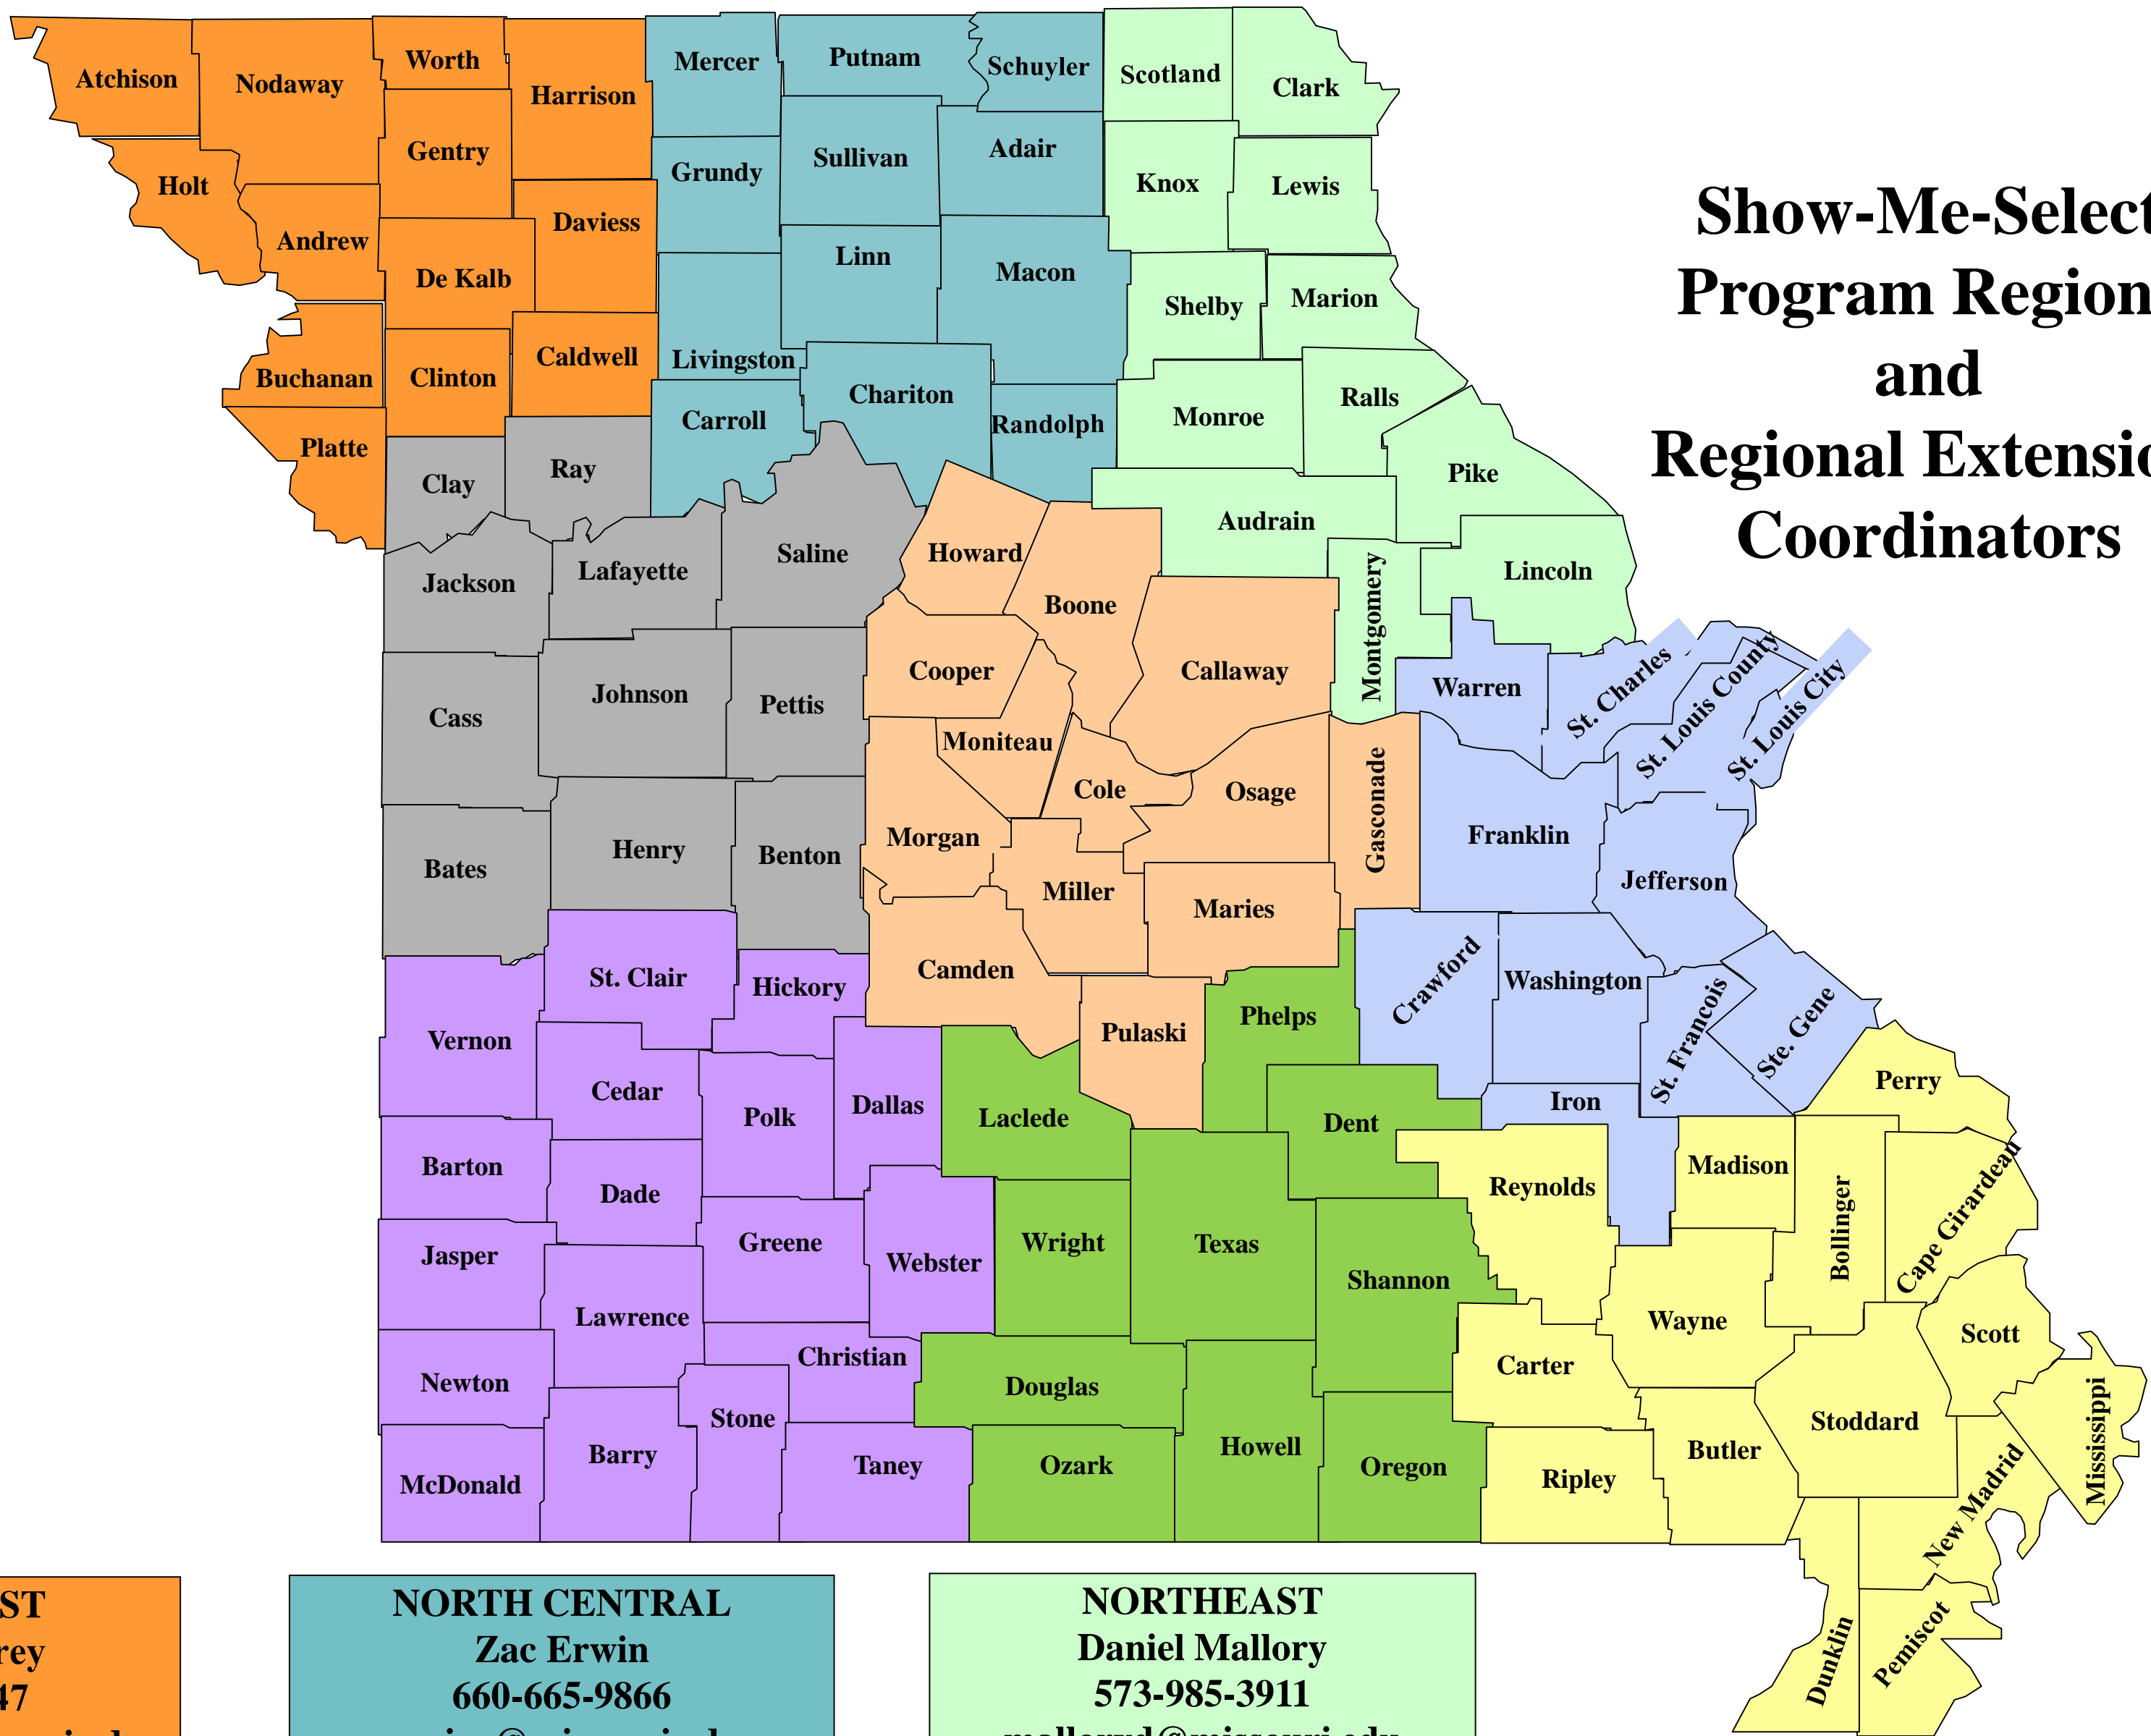

Show-Me-Select Program Regions and Regional Extension Coordinators

NORTHWEST
Jim Humphrey
816-324-3147
HumphreyJR@missouri.edu

WEST CENTRAL
David Hoffman
816-380-8460
hoffmand@missouri.edu

SOUTHWEST
Patrick Davis
417-276-3313
DavisMP@missouri.edu