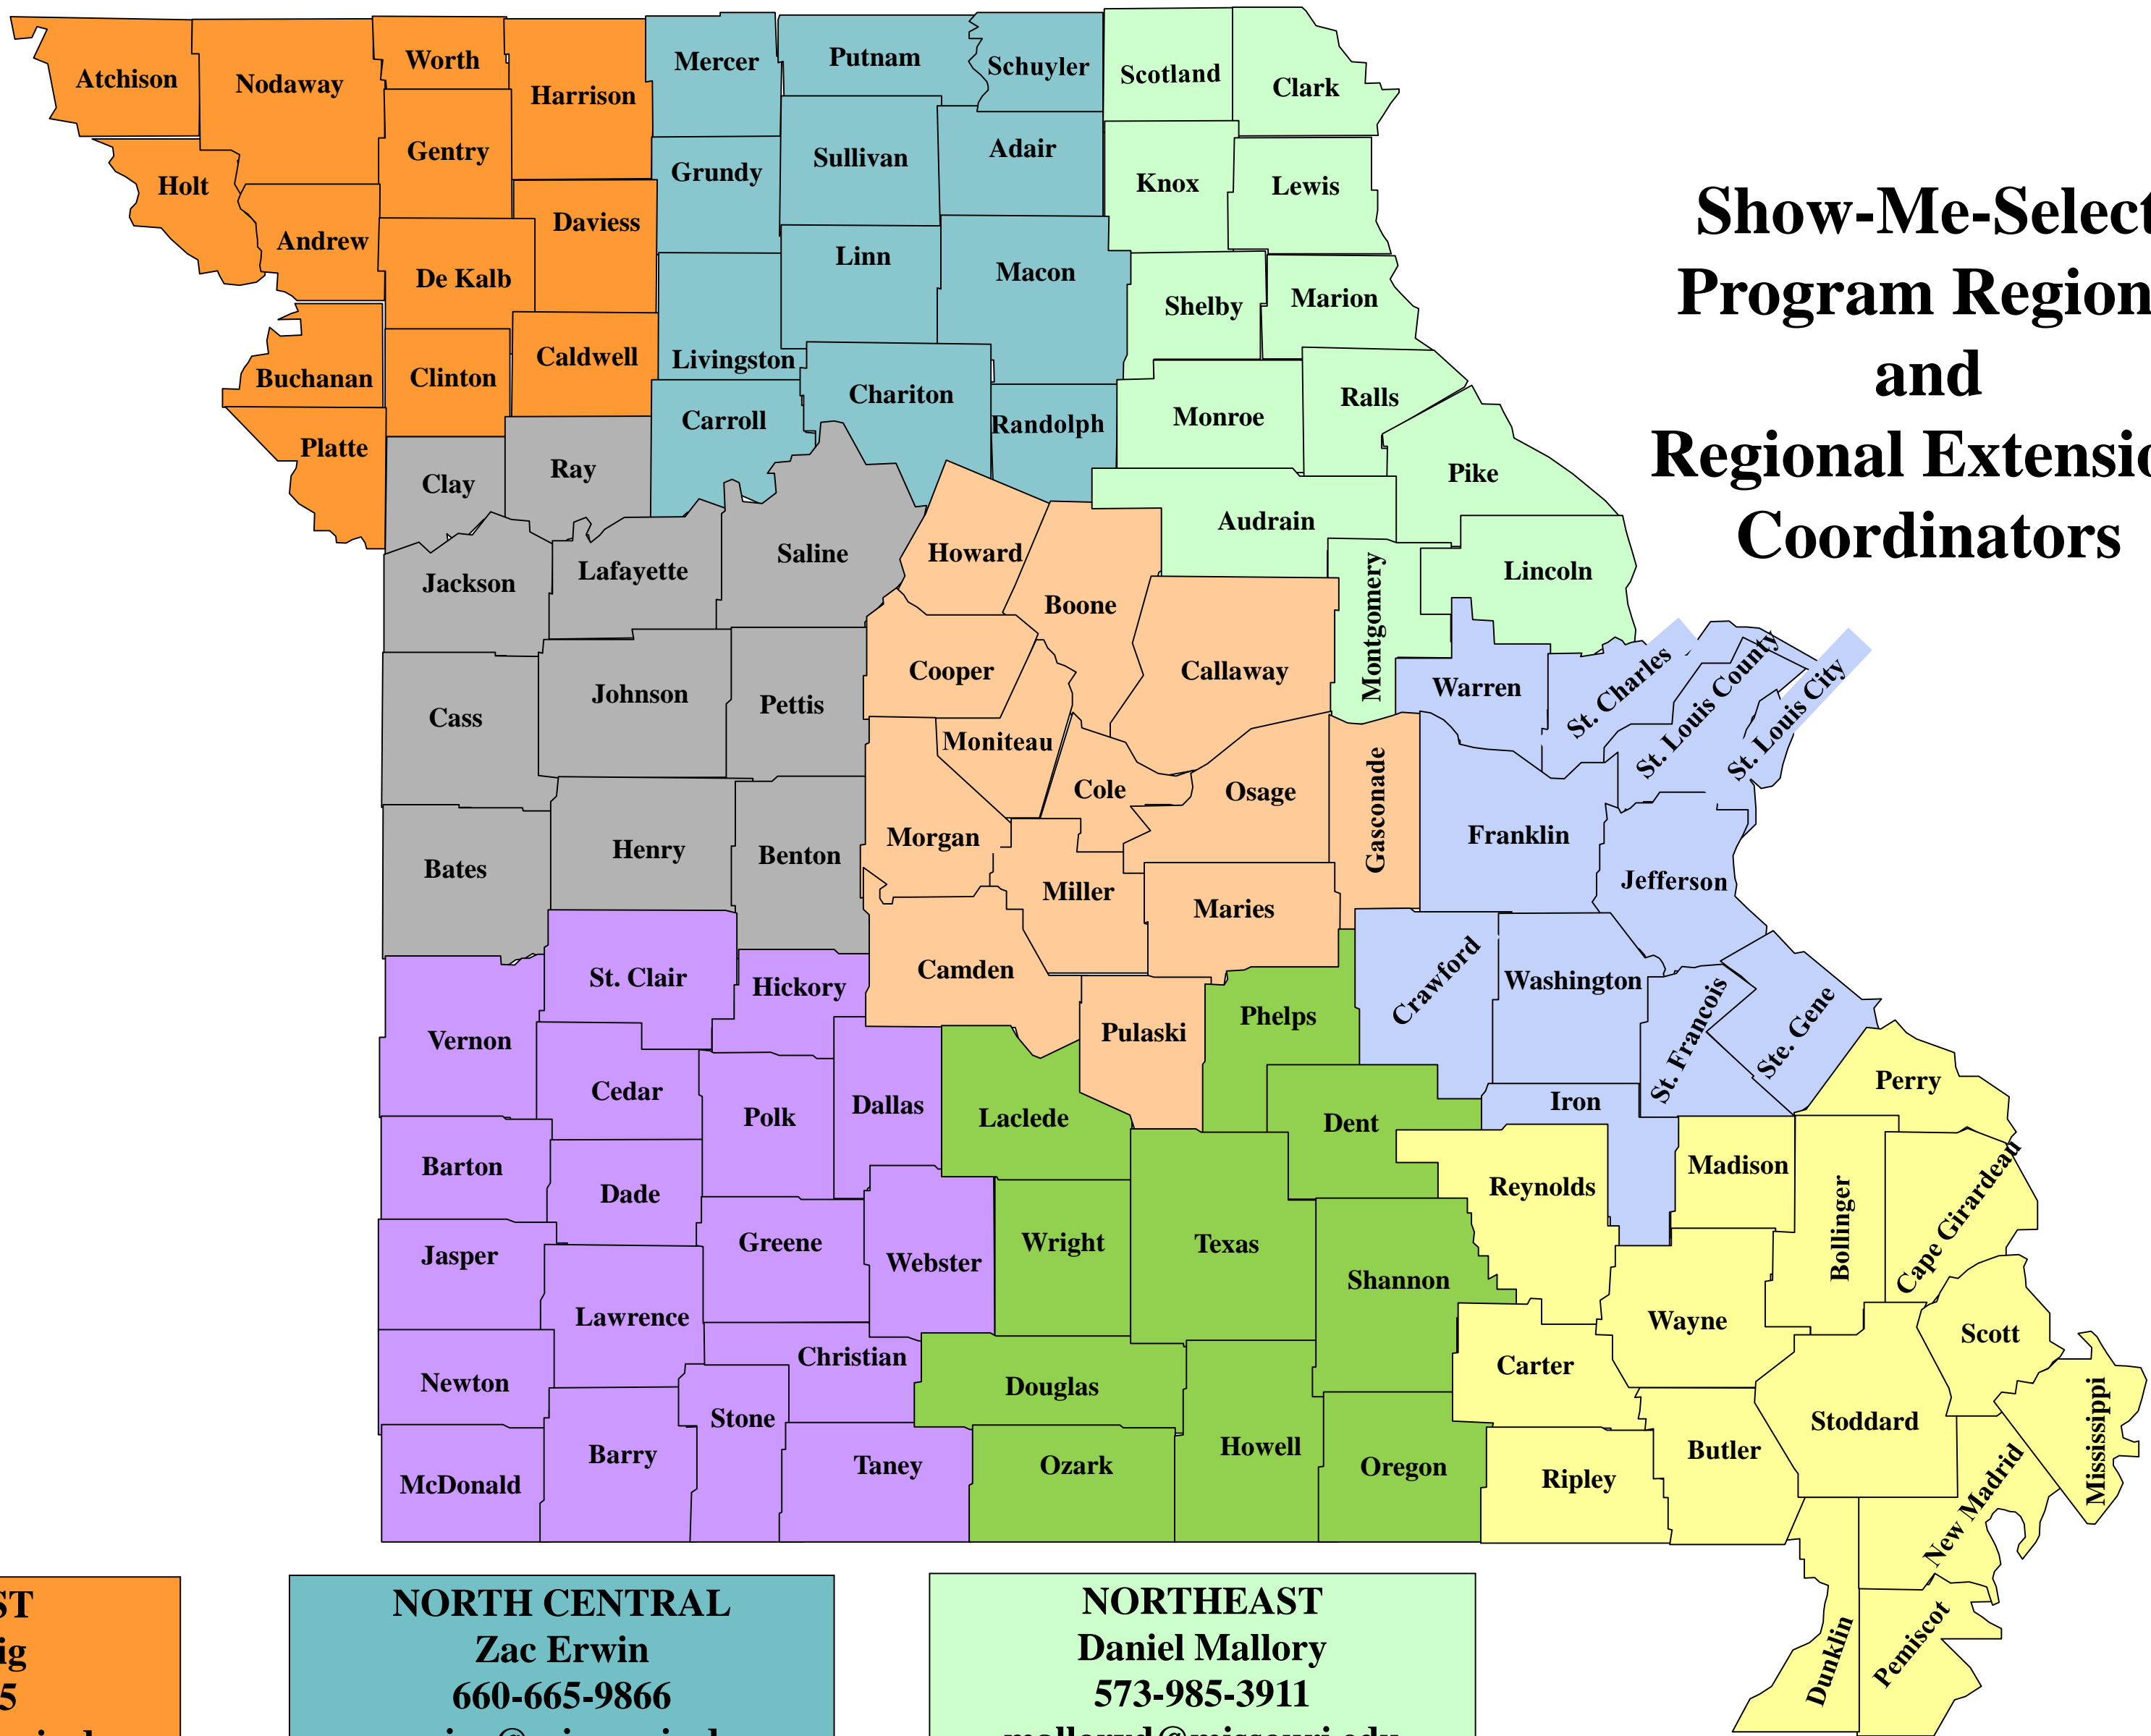

Show-Me-Select Program Regions and Regional Extension Coordinators

NORTHWEST
Jenna Monnig
660-748-3315
monnigjm@missouri.edu

WEST CENTRAL
David Hoffman
816-380-8460
hoffmand@missouri.edu

SOUTHWEST
Eldon Cole
417-466-3102
colee@missouri.edu