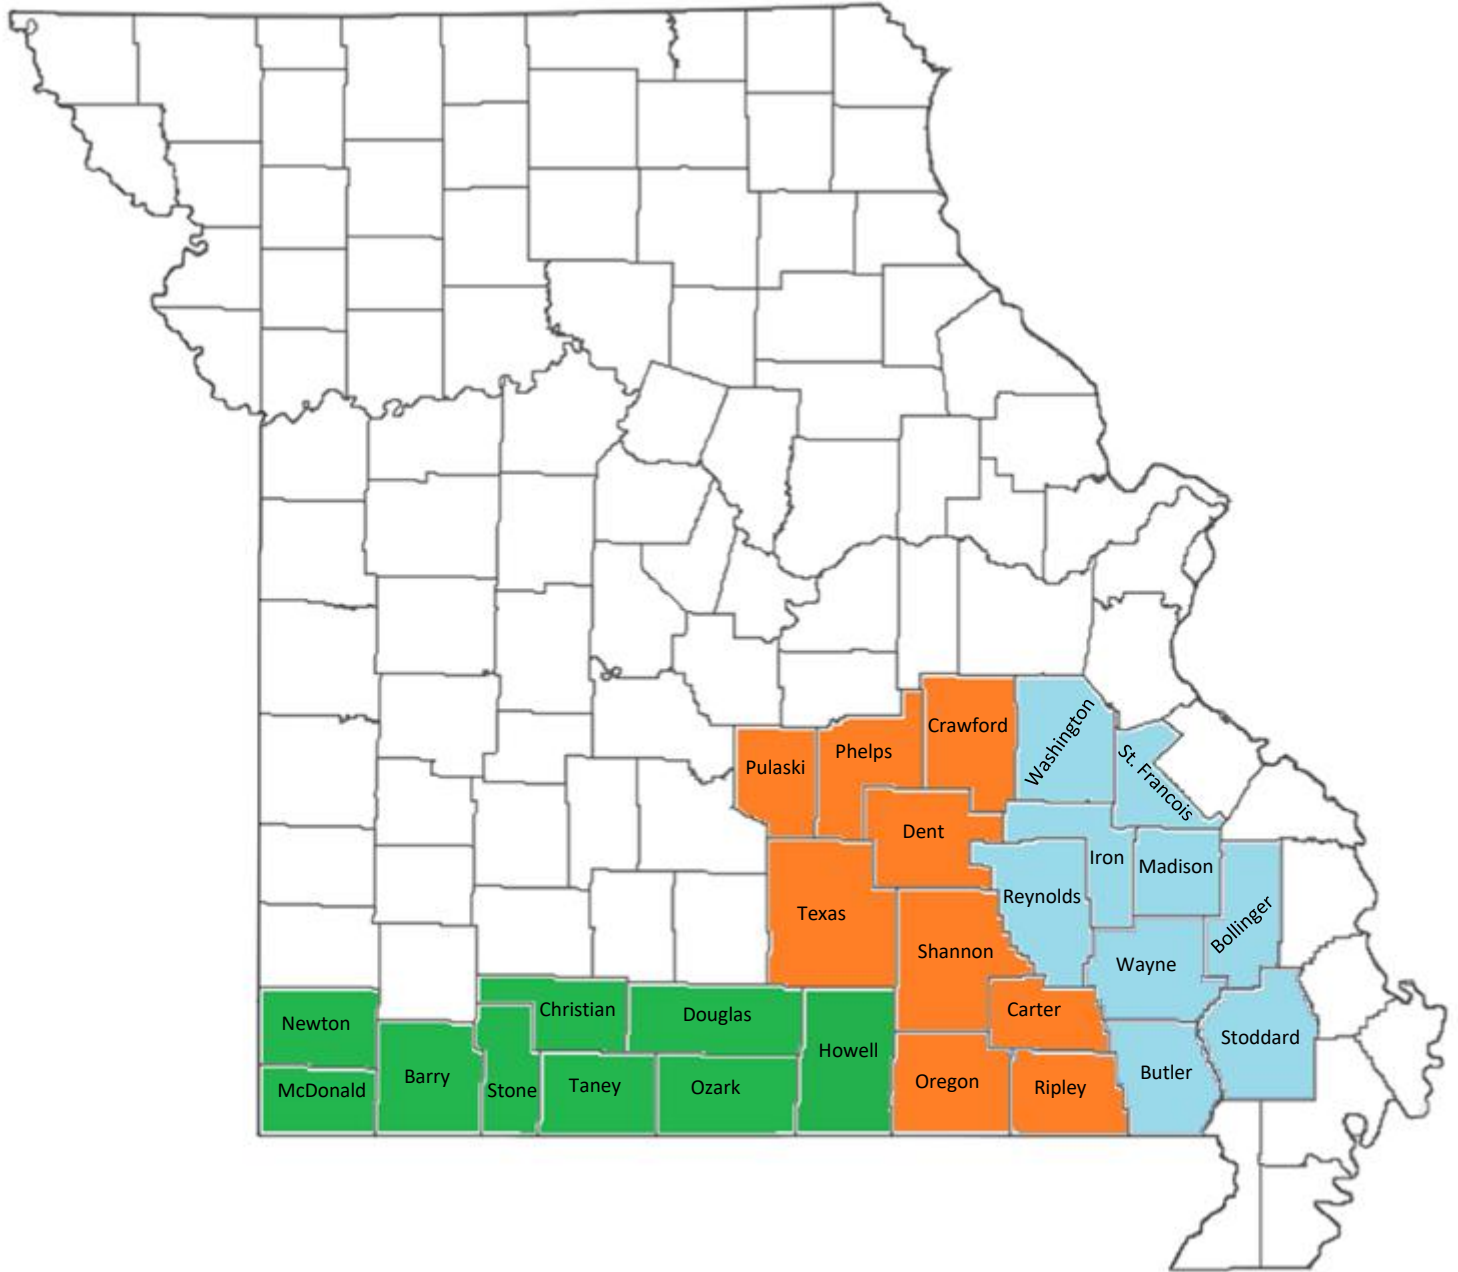

MU Cooperative Feral Hog Outreach Educator Responsibilities

Megan Crane
MU Extension in Douglas County
203 SE 2nd Ave
Ava MO 65608

Kevin Crider
MU Extension in Dent County
112 East 5th Street, Ste. 4
Salem MO 65560

Jerry Richards
MU Extension in Iron County
123 West Wayne Street
Ironton MO 63650