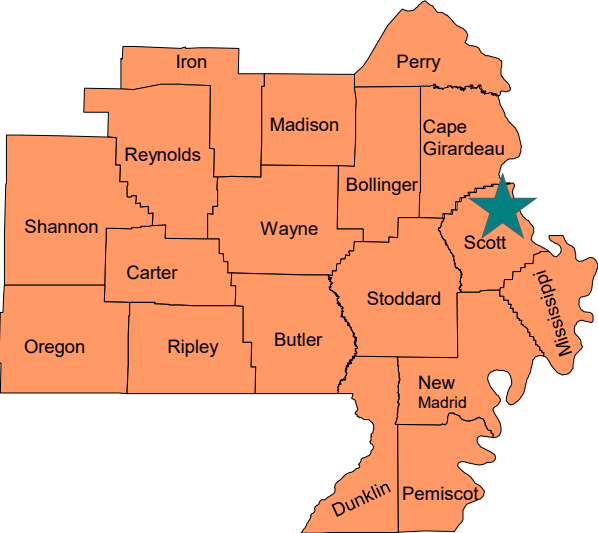

Southeast Missouri Agricultural Business Policy Faculty

<u>David Reinbott</u>	Scott	

Extension

University of Missouri