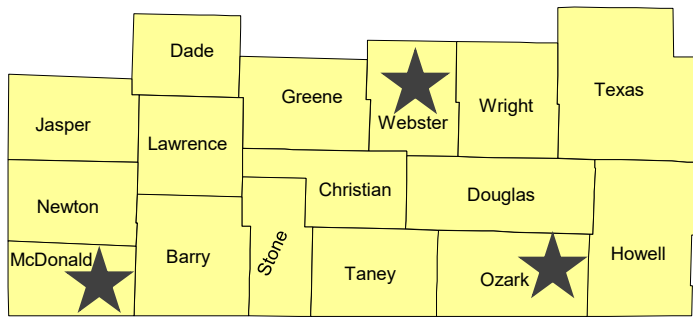

-  County Engagement Specialists
-  Field specialists
-  Campus specialists

Northwest Missouri Agricultural Business Policy Faculty

<u>Randa Doty</u>	Nodaway	
<u>Jackie Spainhower</u>	Harrison	
<u>Tracie Moore</u>	Chariton	
<u>Denice Ferguson</u>	Buchanan	
<u>Carlee Quinn</u>	Caldwell	
<u>Katie Neuner</u>	Lafayette	

West Central Missouri Agricultural Business Policy Faculty

<u>Raysha Tate</u>	St. Clair	
<u>Wesley Tucker</u>	Polk	
<u>David Black</u>	Vernon	
<u>Amie Breshears</u>	Benton	
<u>Joni Harper</u>	Morgan	

Southwest Missouri Agricultural Business Policy Faculty