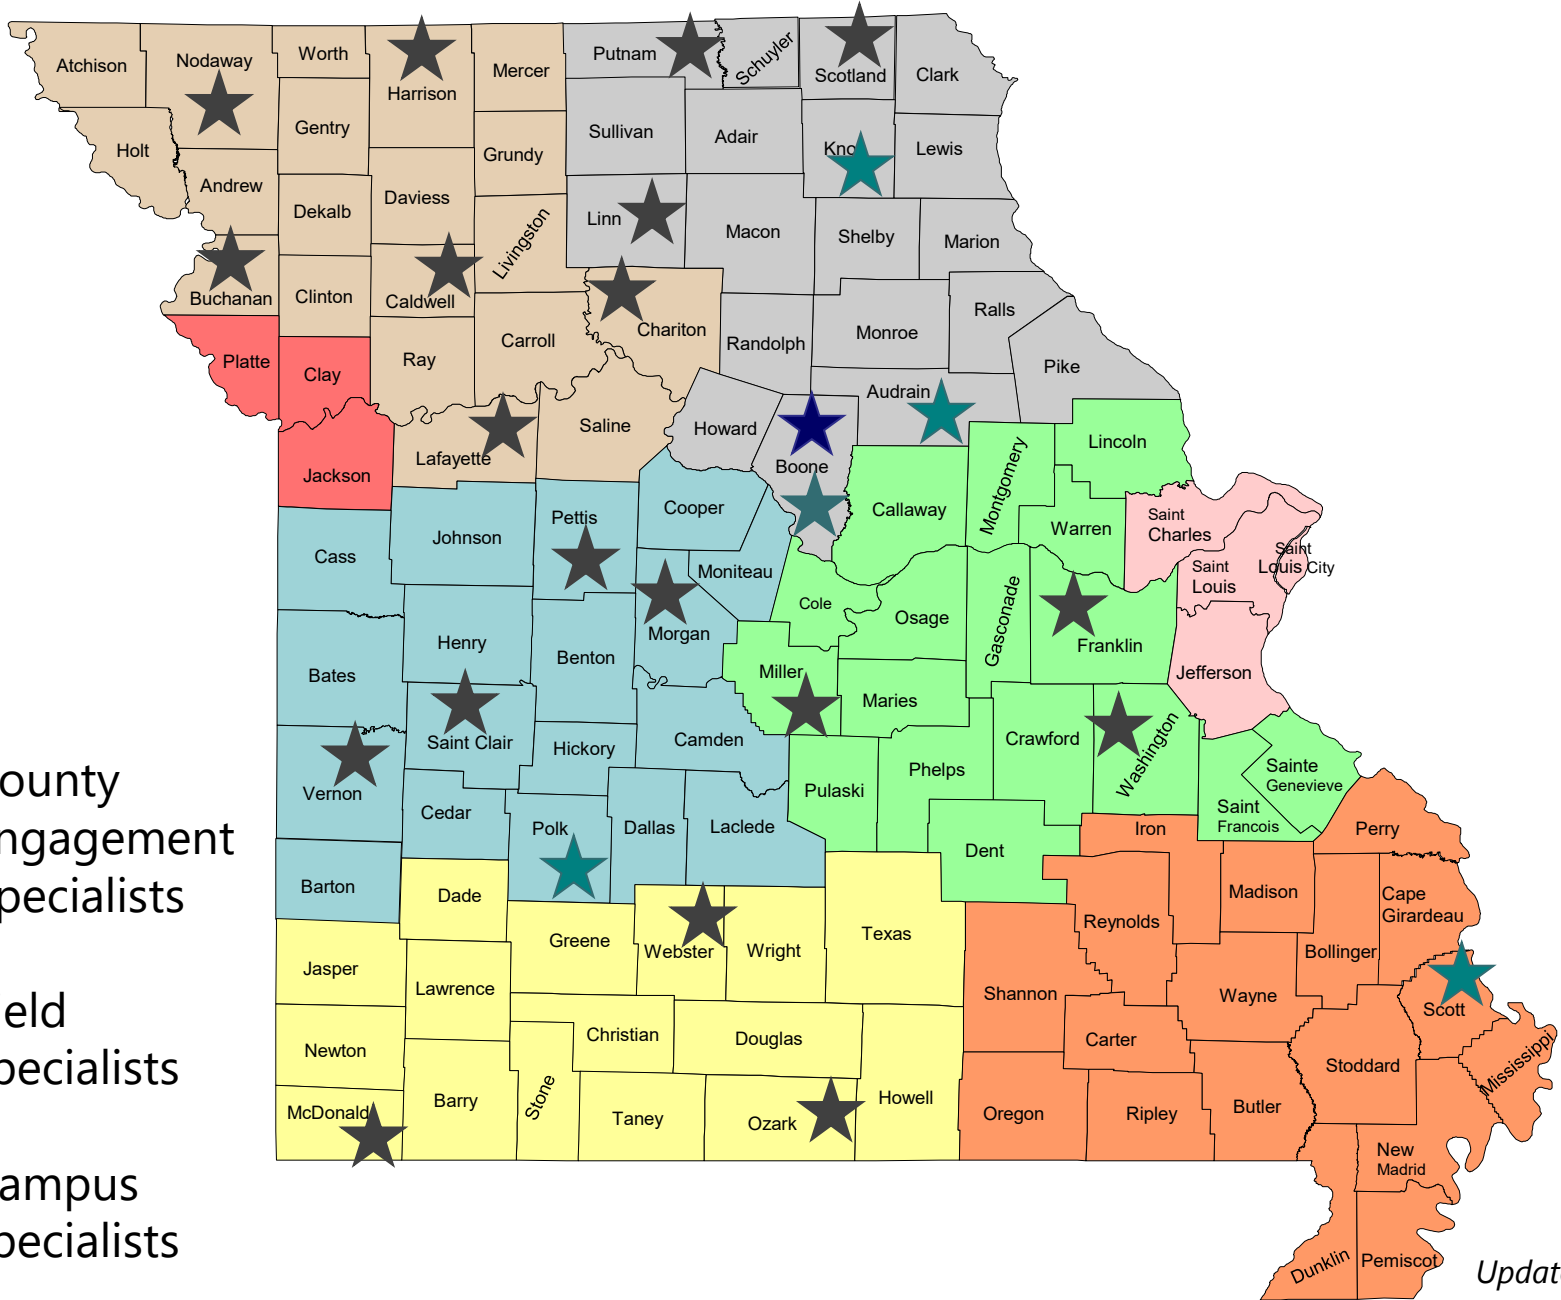

-  County Engagement Specialists
-  Field specialists
-  Campus specialists

Northwest Missouri Agricultural Business Policy Faculty

<u>Randa Doty</u>	Nodaway	
<u>Jackie Spainhower</u>	Harrison	
<u>Tracie Moore</u>	Chariton	
<u>Denice Ferguson</u>	Buchanan	
<u>Carlee Quinn</u>	Caldwell	
<u>Katie Neuner</u>	Lafayette	

West Central Missouri Agricultural Business Policy Faculty

<u>Raysha Tate</u>	St. Clair	
<u>Wesley Tucker</u>	Polk	
<u>David Black</u>	Vernon	
<u>Amie Breshears</u>	Benton	
<u>Joni Harper</u>	Morgan	

Southwest Missouri Agricultural Business Policy Faculty

<u>Jennifer Lutes</u>	McDonald	
<u>Kyle Whittaker</u>	Webster	
<u>Taylor Young</u>	Ozark	

Southeast Missouri Agricultural Business Policy Faculty

<u>David Reinbott</u>	Scott	
---------------------------------------	-------	---

Extension

University of Missouri

East Central Missouri Agricultural Business Policy Faculty

<u>Ken Bolte</u>	Franklin	
<u>Tricia Barrett</u>	Miller	
<u>Rachel Hopkins</u>	Washington	

Northeast Missouri Agricultural Business Policy Faculty