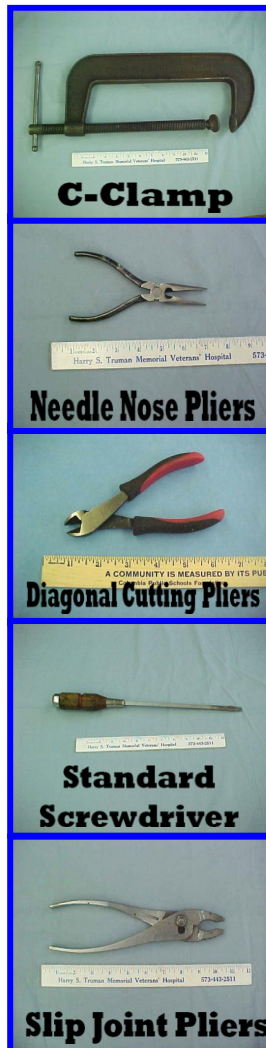

Skill-a-Thon

Small Engine Tools

Supplies Needed

Actual tools or photos and flashcards

Situation

Your dad's mower broke and it needs fixed. You have agreed to try and fix it and need to gather the appropriate tools you need to do the job.

Task

Correctly identify the small engine tools provided.

Directions

Match the flashcard with the correct tool.

Small Engine Tools

Ages (8-10)

Small Engine Tools

Ages (11-14)

Flash Cards

Ages (8-10)

C-Clamp	Allen Wrench	Phillips Screwdriver	Ball Pein Hammer	Ratchet
Standard Screwdriver	Diagonal Cutting Pliers	Adjustable Wrench	Needle Nose Pliers	Slip Joint Pliers

Ages (11-14)

Center Punch	Box End Wrench	Micrometer	C-Clamp	Needle Nose Pliers
Break-Over Bar	Flywheel/Gear Puller	Feeler Gauge	Deep Well Socket	Flywheel Holder

Answer Keys

Ages (8-10)

Ages (11-14)