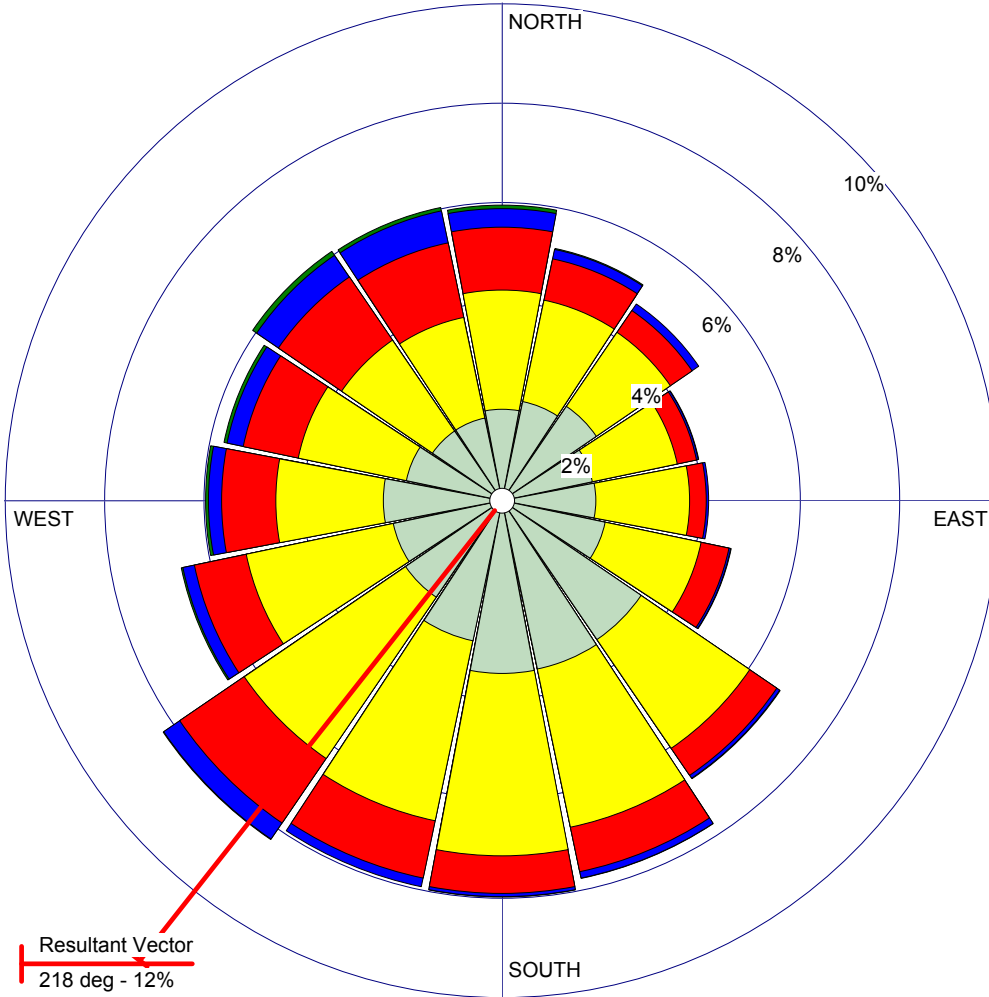

WIND ROSE PLOT:

Williamsburg, MO
MU Extension Commercial Agriculture Weather Station

DISPLAY:

Wind Speed
Direction (blowing from)

WIND SPEED (mph)

- >= 20.0
- 15.0 - 20.0
- 10.0 - 15.0
- 5.0 - 10.0
- 1.0 - 5.0

Calms: 2.28%

COMMENTS:

Based on hourly wind speed and direction from the MU Ag Weather Station at Williamsburg (measured at 3 meters)

DATA PERIOD:

2006-2010
Jan 1 - Dec 31
00:00 - 23:00

CALM WINDS: (less than 1 mph)

2.28%

AVG. WIND SPEED:

6.26 mph

TOTAL COUNT:

40824 hrs.

DATE:

2/18/2011