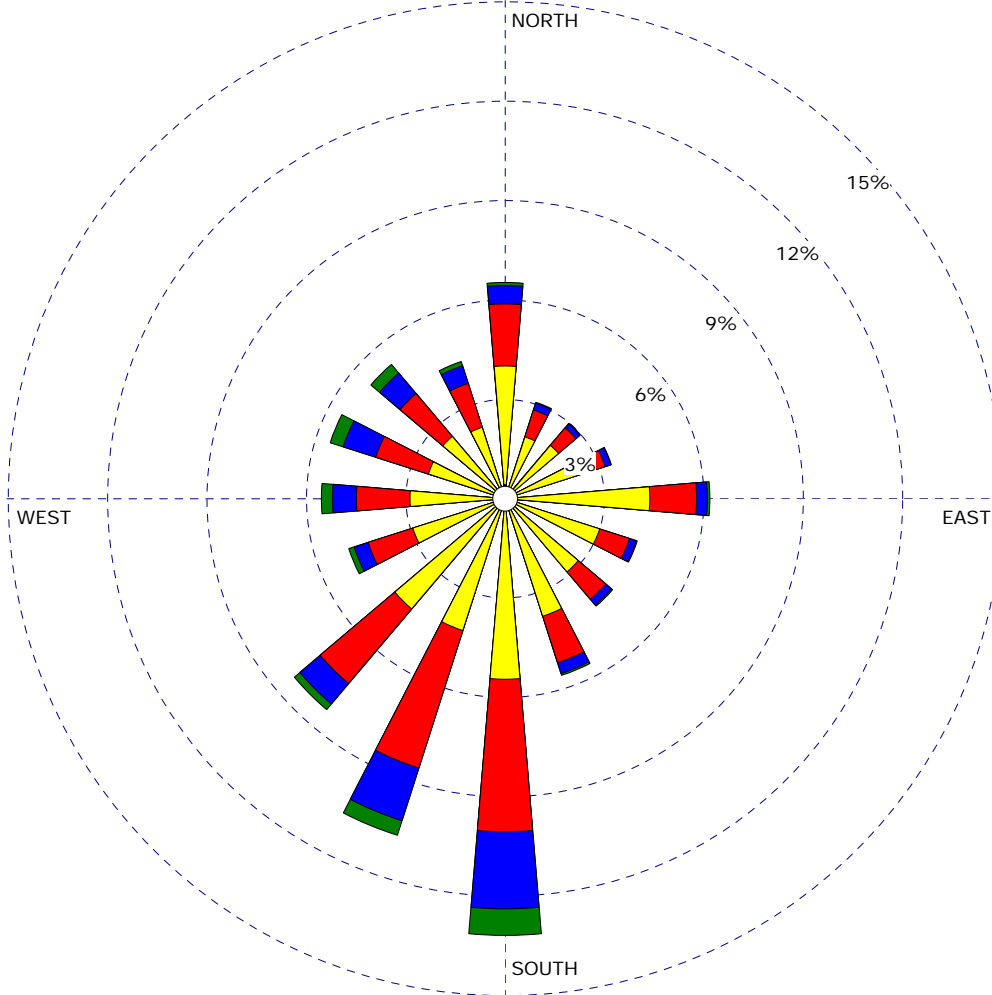

WIND ROSE PLOT:
Vichy, MO Airport

Wind Speed
 Direction (blowing from)

WIND SPEED
 (mph)

- >= 20.0
- 15.0 - 20.0
- 10.0 - 15.0
- 5.0 - 10.0
- 1.0 - 5.0

Calms: 6.16%

COMMENTS:
 Based on hourly average wind speed and direction from the airport at Vichy (measured at 10 meters)

DATA PERIOD:
1996-2000 2001-2005
Jan 1 - Dec 31
00:00 - 23:00

CALM WINDS (less than 1 mph):
6.16%

AVG. WIND SPEED:
9.40 mph

TOTAL COUNT:
79808 hrs.

DATE:
3/9/2007