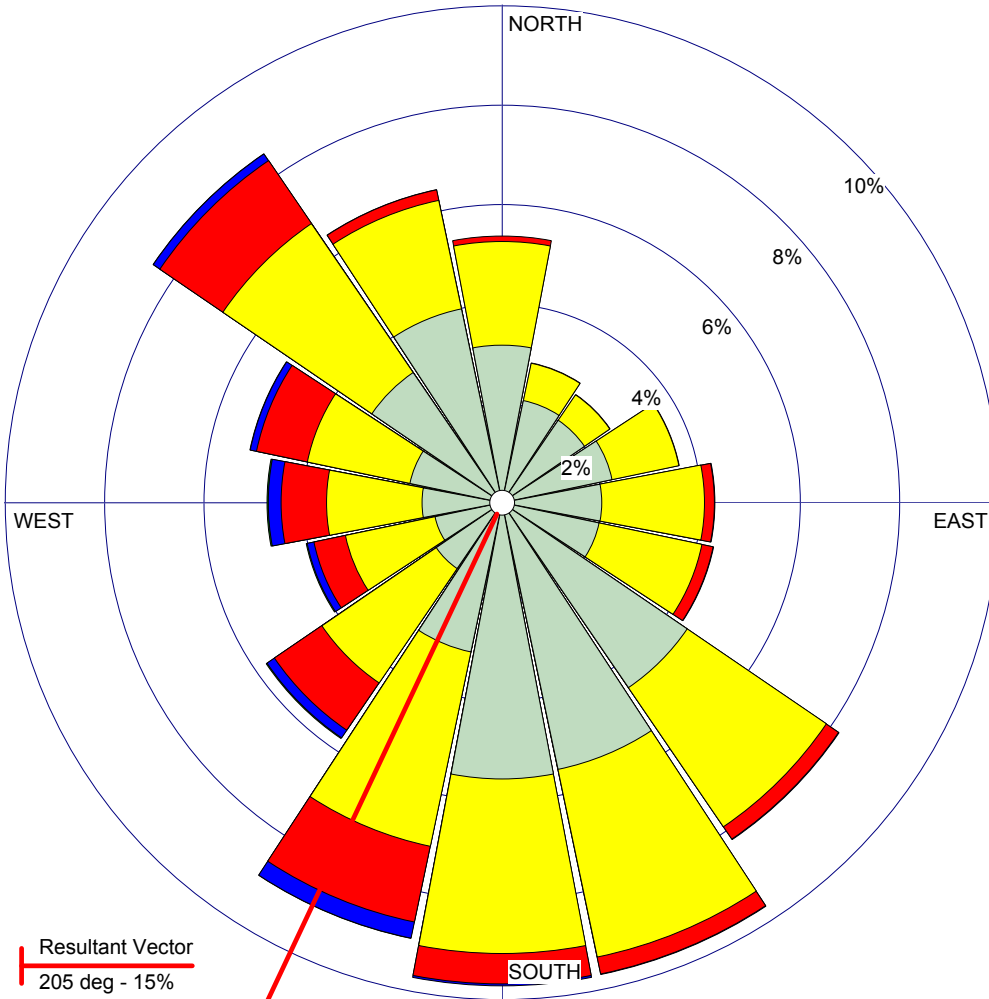

WIND ROSE PLOT:

**Versailles, MO**  
**MU Extension Commercial Agriculture Weather Station**

DISPLAY:

**Wind Speed**  
**Direction (blowing from)**

Resultant Vector  
 205 deg - 15%

WIND SPEED (mph)

- >= 20.0
- 15.0 - 20.0
- 10.0 - 15.0
- 5.0 - 10.0
- 1.0 - 5.0

Calms: 5.85%

COMMENTS:

Based on hourly wind speed and direction from the MU Ag Weather Station at Versailles (measured at 3 meters)

DATA PERIOD:

**2004-2010**  
**Jan 1 - Dec 31**  
**00:00 - 23:00**

CALM WINDS: (less than 1 mph)

**5.85%**

AVG. WIND SPEED:

**4.88 mph**

TOTAL COUNT:

**59184 hrs.**

DATE:

**2/18/2011**