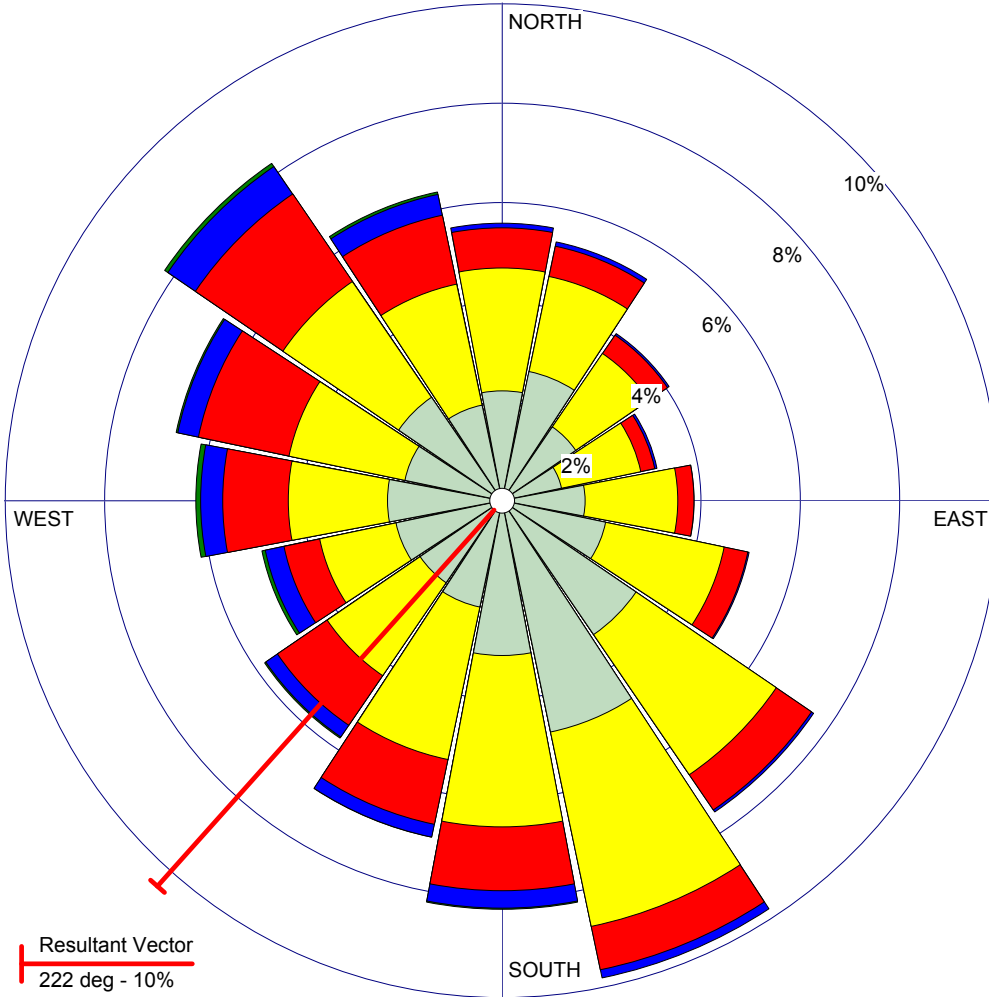

WIND ROSE PLOT:

**Vandalia, MO**  
**MU Extension Commercial Agriculture Weather Station**

DISPLAY:

**Wind Speed**  
**Direction (blowing from)**

**WIND SPEED (mph)**

- >= 20.0
- 15.0 - 20.0
- 10.0 - 15.0
- 5.0 - 10.0
- 1.0 - 5.0

Calms: 2.41%

**Resultant Vector**  
 222 deg - 10%

**COMMENTS:**

Based on hourly wind speed and direction from the MU Ag Weather Station at Vandalia (measured at 3 meters)

**DATA PERIOD:**

**2008-2010**  
**Jan 1 - Dec 31**  
**00:00 - 23:00**

CALM WINDS: (less than 1 mph)

**2.41%**

AVG. WIND SPEED:

**6.21 mph**

TOTAL COUNT:

**19200 hrs.**

DATE:

**2/18/2011**