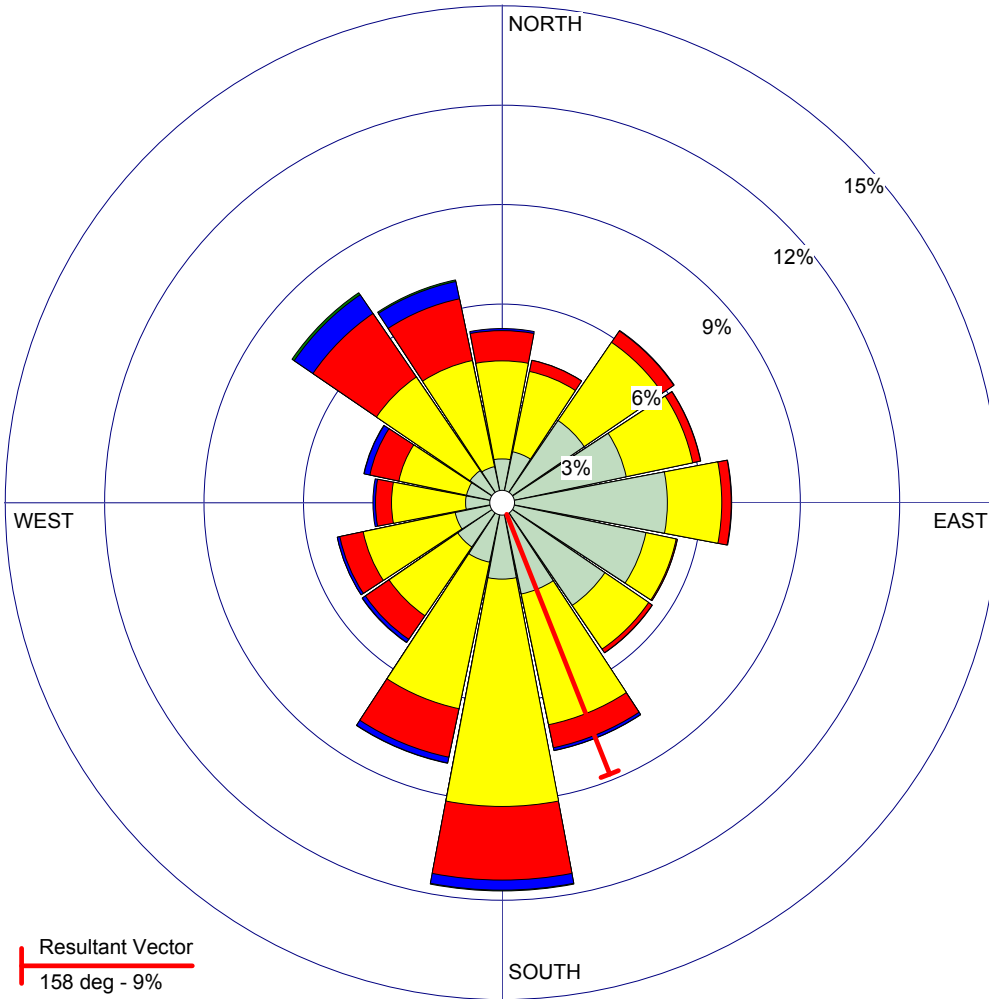

WIND ROSE PLOT:

Steele, MO
MU Extension Commercial Agriculture Weather Station

DISPLAY:

Wind Speed
Direction (blowing from)

WIND SPEED (mph)

- >= 20.0
- 15.0 - 20.0
- 10.0 - 15.0
- 5.0 - 10.0
- 0.5 - 5.0

Calms: 0.01%

COMMENTS:

Based on hourly average wind speed and direction from the MU Ag Weather Station at Steele (measured at 3 meters)

DATA PERIOD:

2000-2010
Jan 1 - Dec 31
00:00 - 23:00

CALM WINDS (less than 1 mph):

0.01%

AVG. WIND SPEED:

6.10 mph

TOTAL COUNT:

96431 hrs.

DATE:

2/17/2011