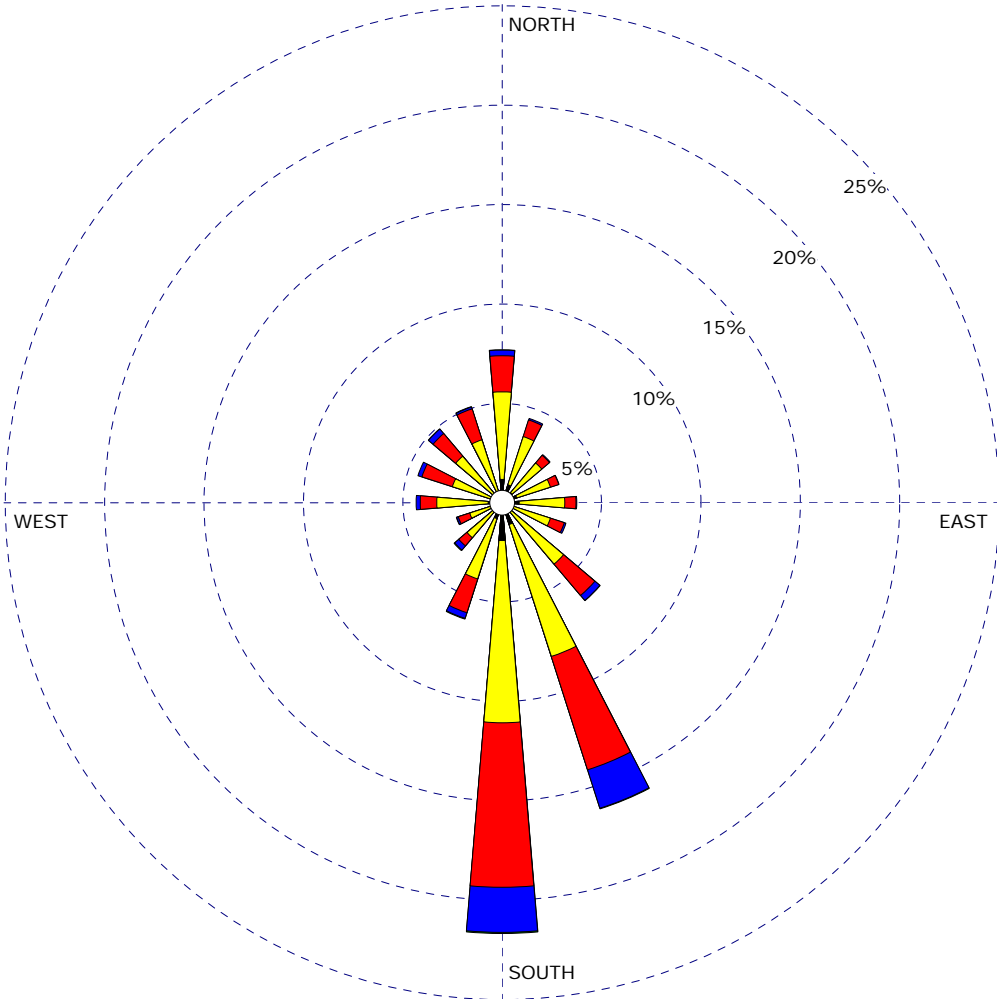

WIND ROSE PLOT:  
**Springfield, MO Airport**

Wind Speed  
 Direction (blowing from)

WIND SPEED  
 (mph)

- >= 20.0
- 15.0 - 20.0
- 10.0 - 15.0
- 5.0 - 10.0
- 1.0 - 5.0

Calms: 0.00%

|   |   |                           |
|---|---|---------------------------|
| COMMENTS:<br>Based on hourly average wind speed and direction from the airport at Springfield (measured at 10 meters) | DATA PERIOD:<br><b>1991-2006</b><br><b>Jan 1 - Dec 31</b><br><b>00:00 - 23:00</b> |                           |
|   | CALM WINDS (less than 1 mph):<br><b>0.00%</b>                                     |                           |
|   | AVG. WIND SPEED:<br><b>8.99 mph</b>   | DATE:<br><b>3/14/2007</b> |