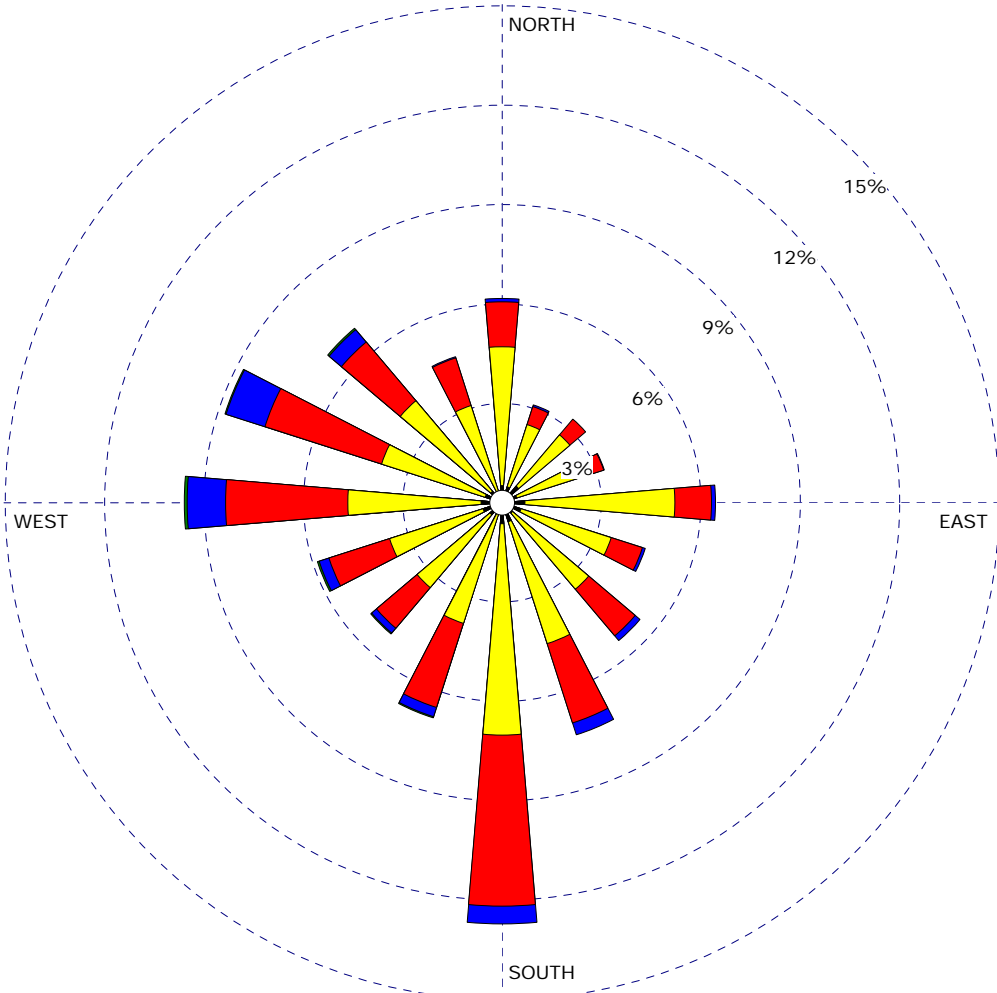

WIND ROSE PLOT:
St. Louis, MO Airport

Wind Speed
 Direction (blowing from)

WIND SPEED (mph)

- >= 20.0
- 15.0 - 20.0
- 10.0 - 15.0
- 5.0 - 10.0
- 1.0 - 5.0

Calms: 0.16%

COMMENTS:
 Based on hourly average wind speed and direction from the airport at St. Louis (measured at 10 meters)

DATA PERIOD:
1991-2006
Jan 1 - Dec 31
00:00 - 23:00

CALM WINDS (less than 1 mph):
0.16%

AVG. WIND SPEED:
9.12 mph

TOTAL COUNT:
5788 hrs.

DATE:
3/13/2007