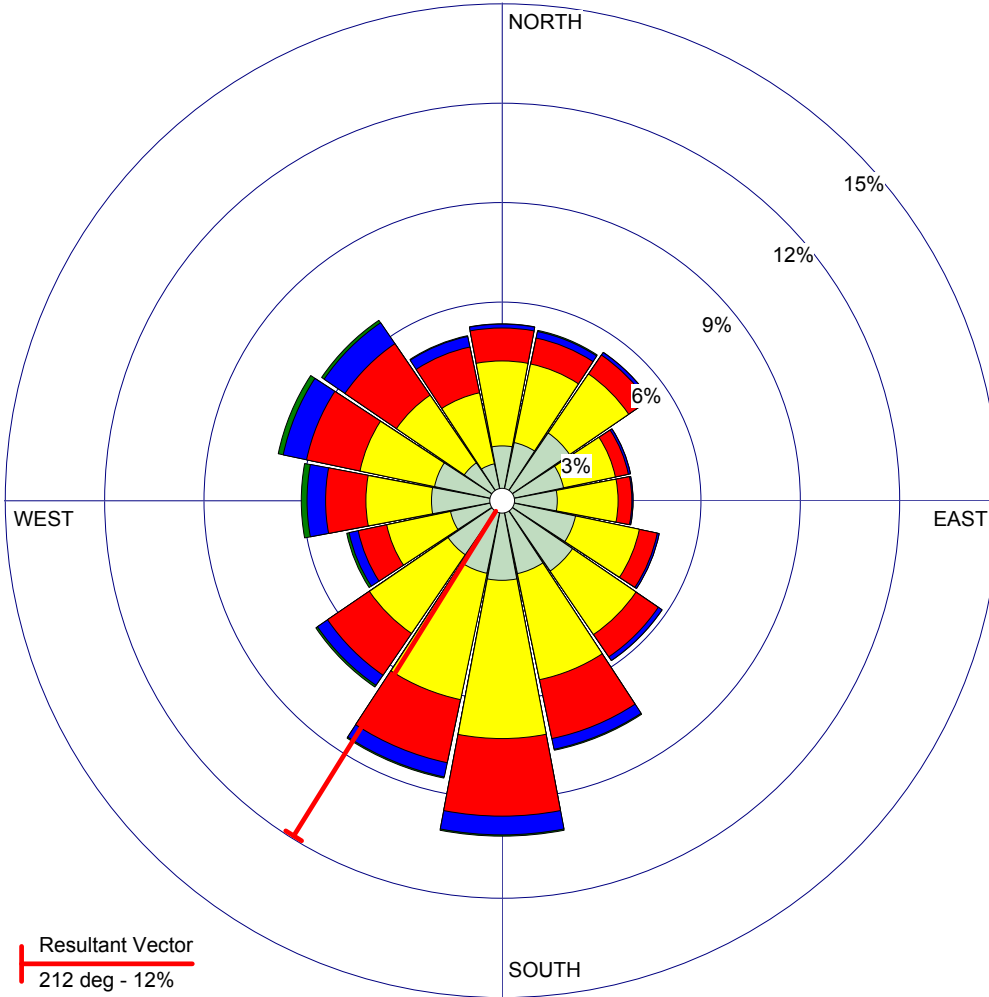

WIND ROSE PLOT:

Monroe City, MO
MU Extension Commercial Agriculture Weather Station

DISPLAY:

Wind Speed
Direction (blowing from)

Resultant Vector
212 deg - 12%

WIND SPEED
(mph)

- >= 20.0
- 15.0 - 20.0
- 10.0 - 15.0
- 5.0 - 10.0
- 0.5 - 5.0

Calms: 2.94%

COMMENTS:

Based on hourly average wind speed and direction from the MU Ag Weather Station at Monroe City (measured at 3 meters)

DATA PERIOD:

2000-2010
Jan 1 - Dec 31
00:00 - 23:00

CALM WINDS (less than 1 mph):

2.94%

AVG. WIND SPEED:

6.84 mph

TOTAL COUNT:

92807 hrs.

DATE:

2/17/2011