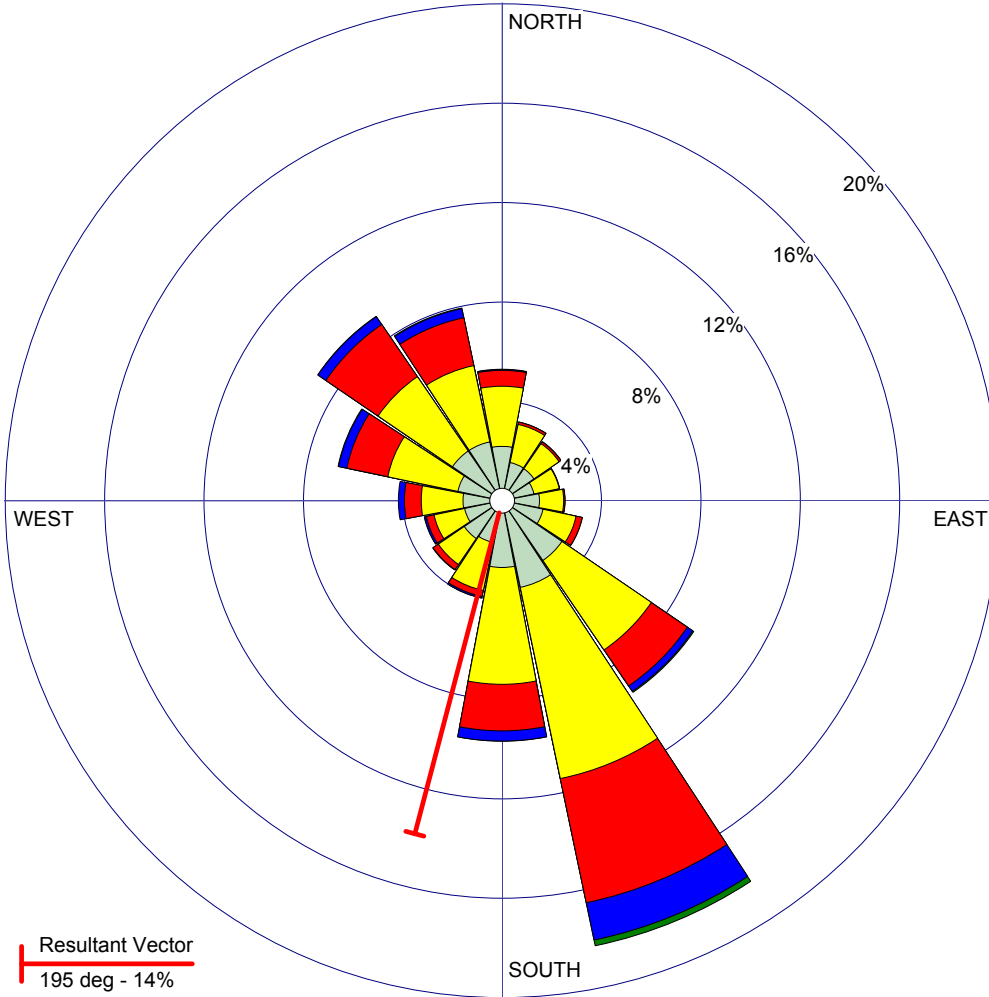

WIND ROSE PLOT:

Mountain Grove, MO
MU Extension Commercial Agriculture Weather Station

DISPLAY:

Wind Speed
Direction (blowing from)

Resultant Vector
 195 deg - 14%

WIND SPEED
(mph)

- >= 20.0
- 15.0 - 20.0
- 10.0 - 15.0
- 5.0 - 10.0
- 1.0 - 5.0

Calms: 4.87%

COMMENTS:

Based on hourly wind speed and direction from the MU Ag Weather Station at Mountain Grove (measured at 3 meters)

DATA PERIOD:

2007-2010
Jan 1 - Dec 31
00:00 - 23:00

CALM WINDS: (less than 1 mph)

4.87%

AVG. WIND SPEED:

6.34 mph

TOTAL COUNT:

27888 hrs.

DATE:

2/18/2011