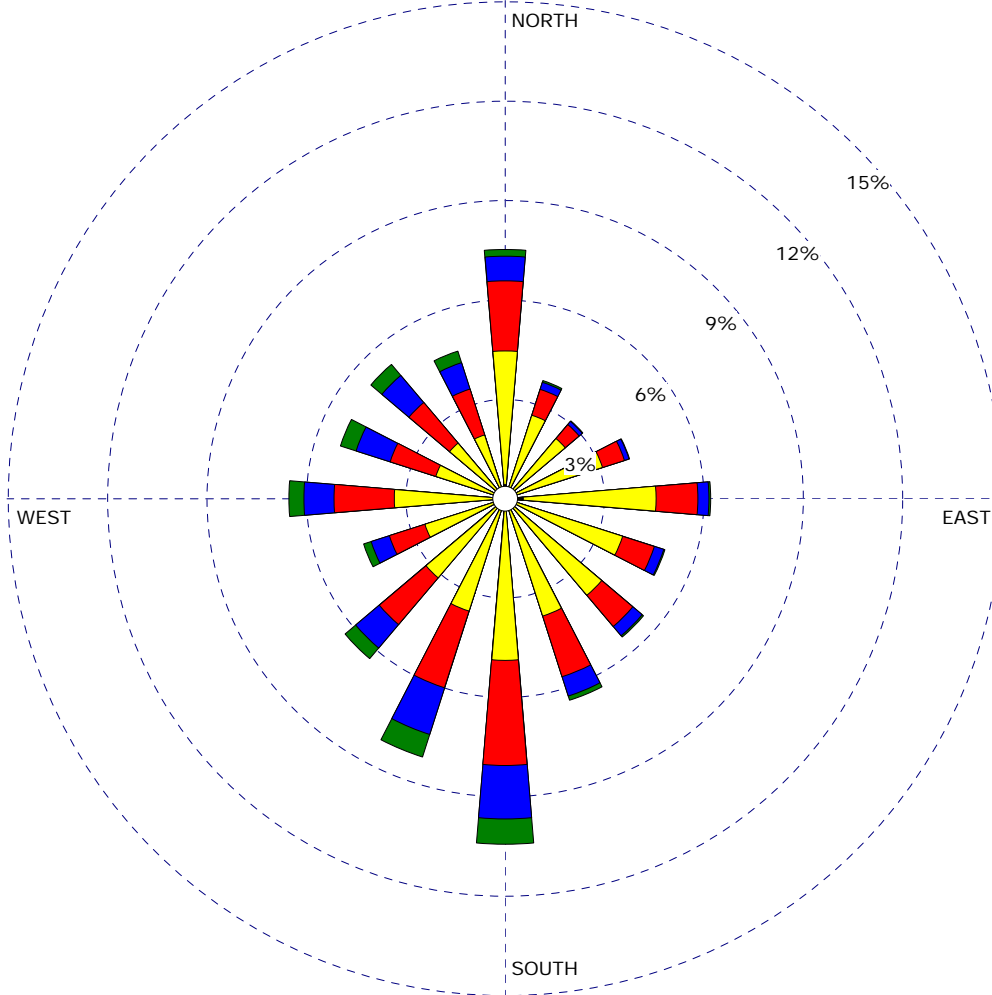

WIND ROSE PLOT:
Kirksville, MO Airport

Wind Speed
 Direction (blowing from)

WIND SPEED
 (mph)

- >= 20.0
- 15.0 - 20.0
- 10.0 - 15.0
- 5.0 - 10.0
- 1.0 - 5.0

Calms: 7.62%

COMMENTS:

Based on hourly average wind speed and direction from the airport at Kirksville (measured at 10 meters)

DATA PERIOD:

1996-2000 2001-2005
Jan 1 - Dec 31
00:00 - 23:00

CALM WINDS (less than 1 mph):

7.62%

AVG. WIND SPEED:

9.24 mph

TOTAL COUNT:

76583 hrs.