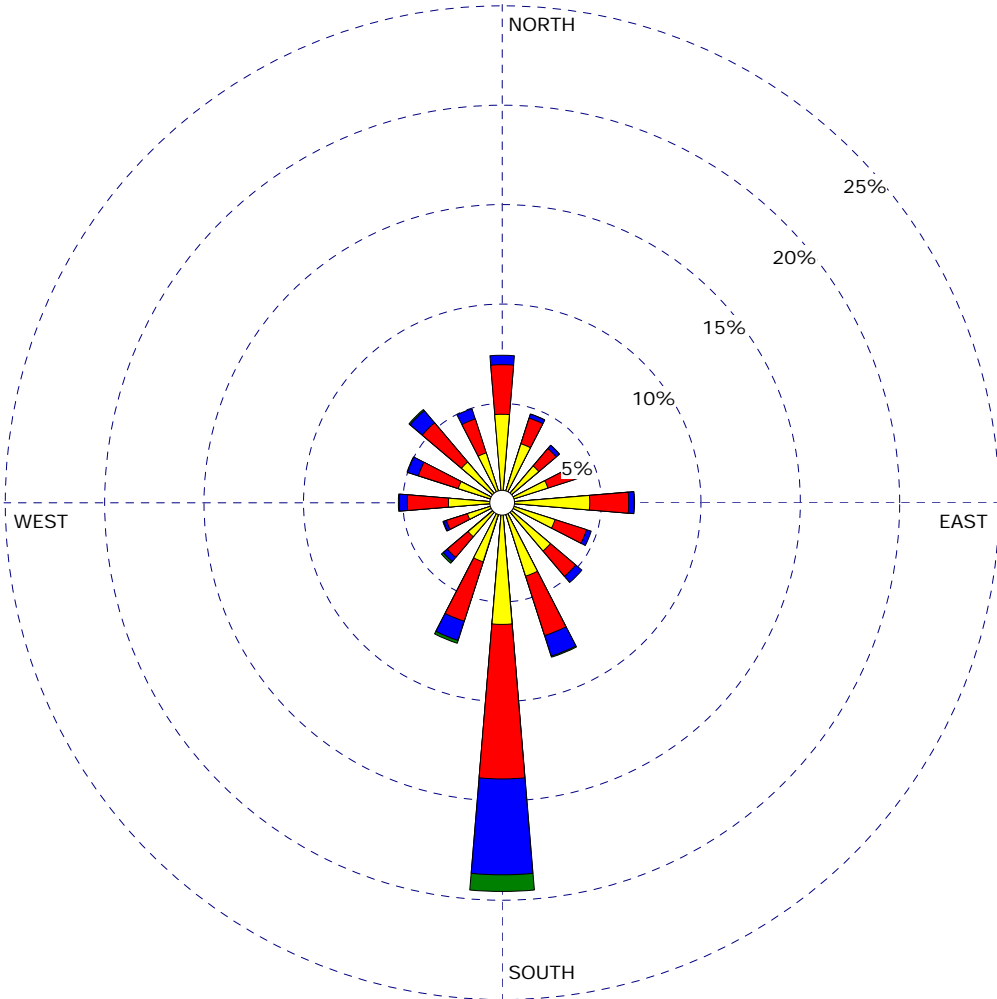

WIND ROSE PLOT:
Kansas City, MO Airport

Wind Speed
 Direction (blowing from)

WIND SPEED
 (mph)

- >= 20.0
- 15.0 - 20.0
- 10.0 - 15.0
- 5.0 - 10.0
- 1.0 - 5.0

Calms: 0.00%

COMMENTS:

Based on hourly average wind speed and direction from the airport at Kansas City (measured at 10 meters)

DATA PERIOD:

1991-2006
Jan 1 - Dec 31
00:00 - 23:00

CALM WINDS (less than 1 mph):

0.00%

AVG. WIND SPEED:

10.33 mph

TOTAL COUNT:

5793 hrs.