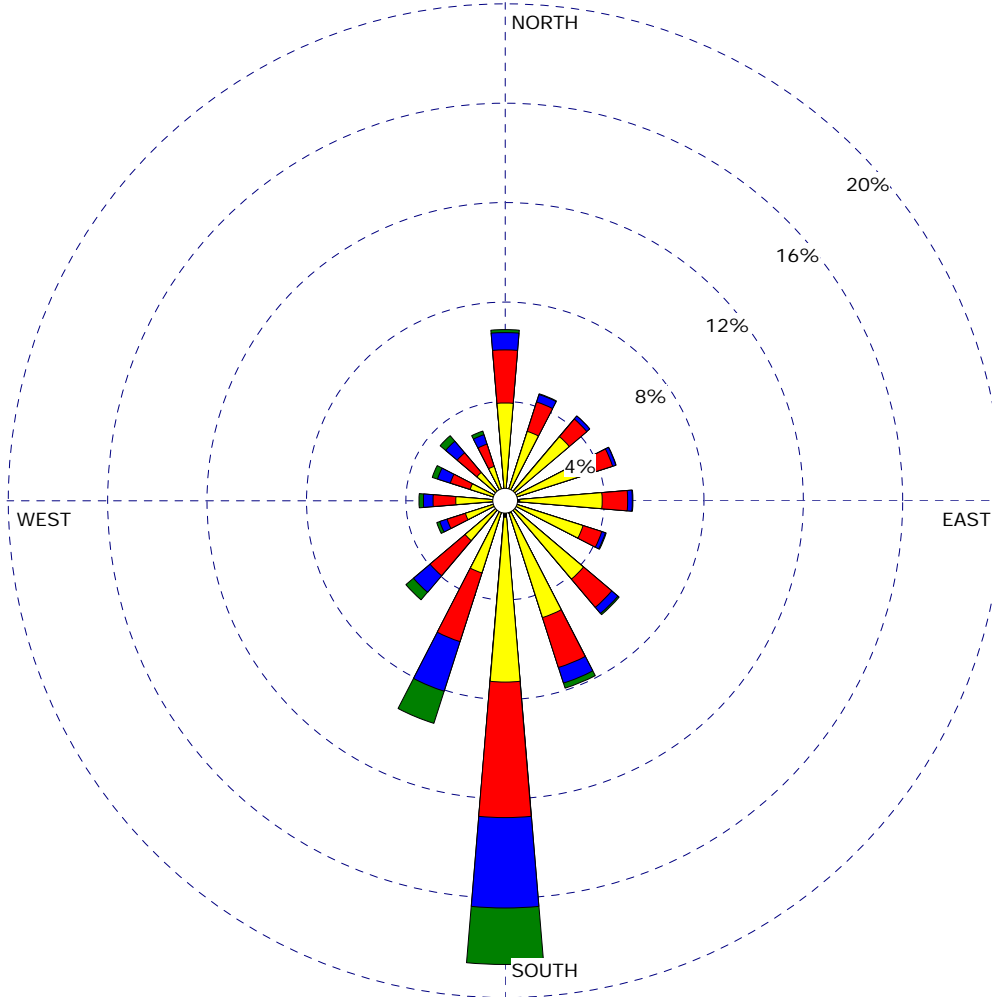

WIND ROSE PLOT:  
**Joplin, MO Airport**

Wind Speed  
 Direction (blowing from)

WIND SPEED  
 (mph)

- >= 20.0
- 15.0 - 20.0
- 10.0 - 15.0
- 5.0 - 10.0
- 1.0 - 5.0

Calms: 7.17%

COMMENTS:  
 Based on hourly average wind speed and direction from the airport at Joplin (measured at 10 meters)

DATA PERIOD:  
**1996-2000 2001-2005**  
**Jan 1 - Dec 31**  
**00:00 - 23:00**

CALM WINDS (less than 1 mph):  
**7.17%**

AVG. WIND SPEED:  
**9.48 mph**

TOTAL COUNT:  
**83187 hrs.**

DATE:  
**3/9/2007**