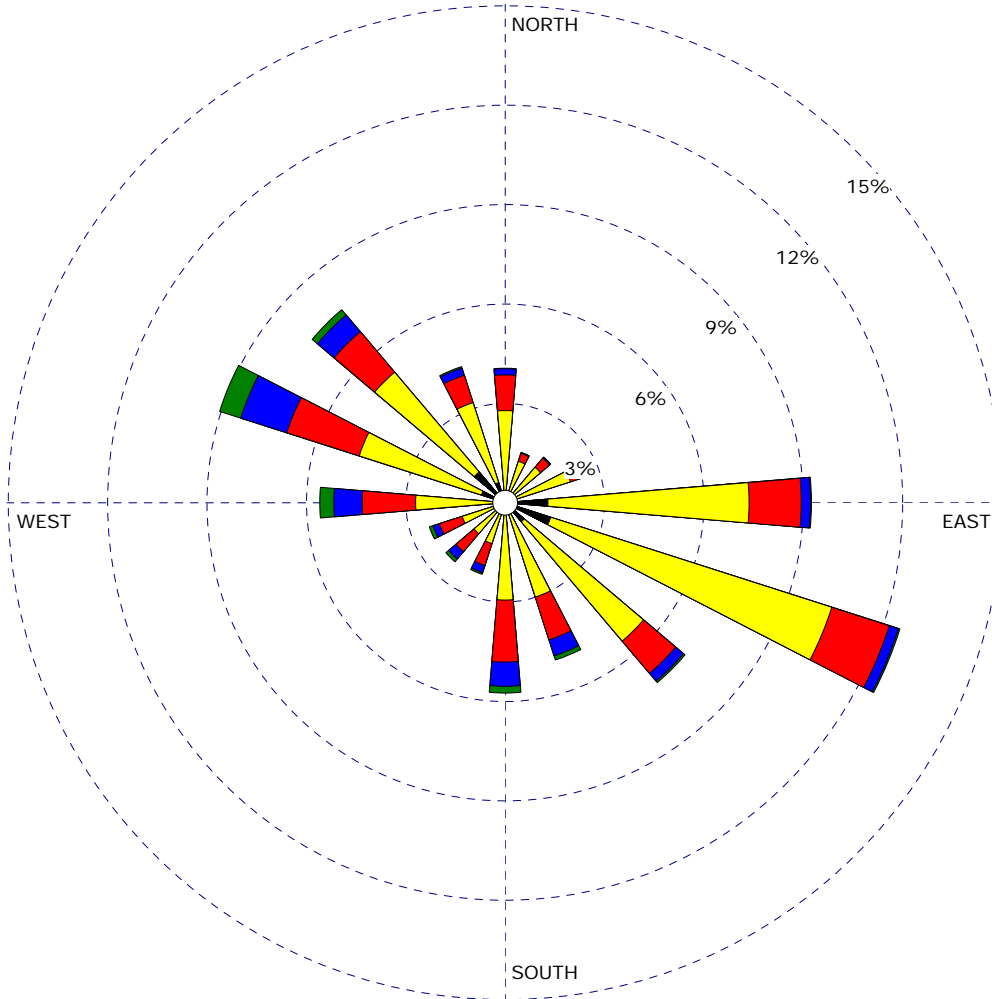

WIND ROSE PLOT:
Jefferson City, MO Airport

Wind Speed
 Direction (blowing from)

WIND SPEED
 (mph)

- >= 20.0
- 15.0 - 20.0
- 10.0 - 15.0
- 5.0 - 10.0
- 1.0 - 5.0

Calms: 16.70%

COMMENTS:

Based on hourly average wind speed and direction from the airport at Jefferson City (measured at 10 meters)

DATA PERIOD:

1996-2000 2001-2005
Jan 1 - Dec 31
00:00 - 23:00

CALM WINDS (less than 1 mph):

16.70%

AVG. WIND SPEED:

7.29 mph

TOTAL COUNT:

77581 hrs.