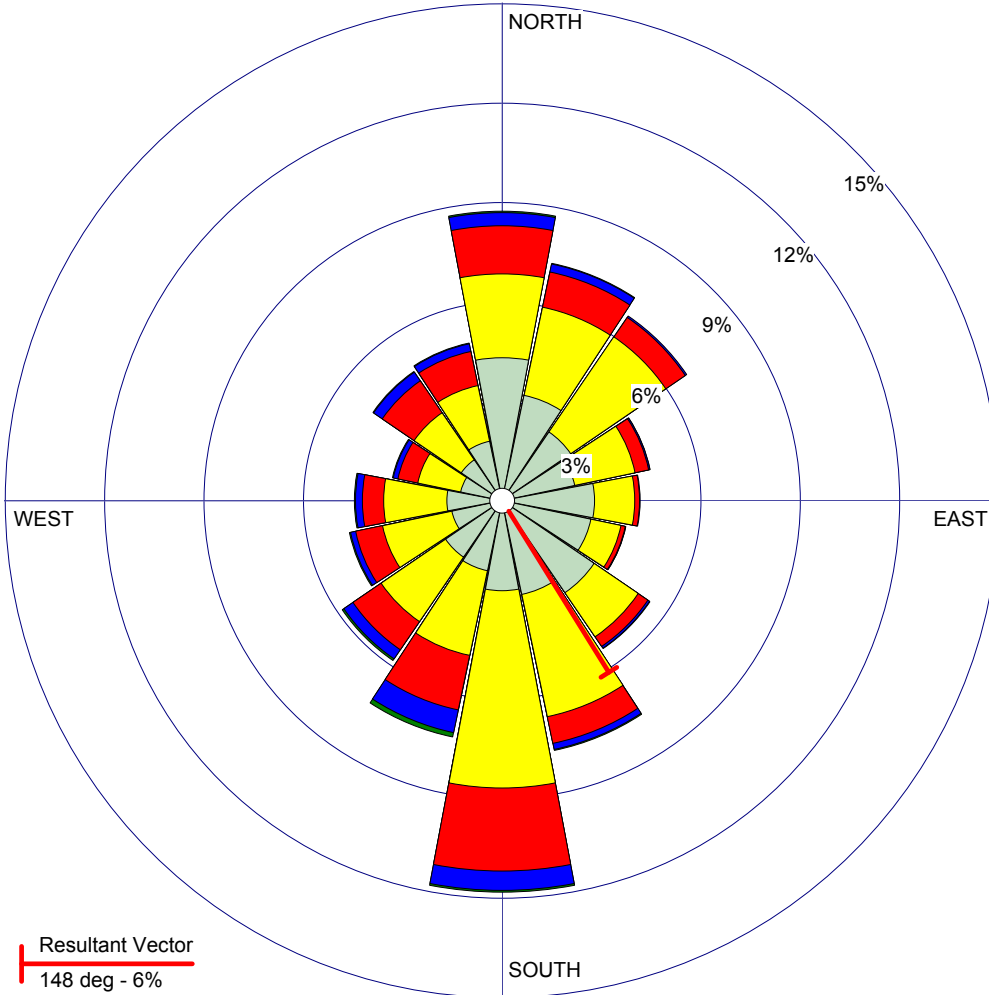

WIND ROSE PLOT:

**Glennonville, MO**  
**MU Extension Commercial Agriculture Weather Station**

DISPLAY:

**Wind Speed**  
**Direction (blowing from)**

WIND SPEED  
(mph)

- >= 20.0
- 15.0 - 20.0
- 10.0 - 15.0
- 5.0 - 10.0
- 0.5 - 5.0

Calms: 4.67%

COMMENTS:

Based on hourly average wind speed and direction from the MU Ag Weather Station at Glennonville (measured at 3 meters)

DATA PERIOD:

**2000-2010**  
**Jan 1 - Dec 31**  
**00:00 - 23:00**

CALM WINDS (less than 1 mph):

**4.67%**

AVG. WIND SPEED:

**5.90 mph**

TOTAL COUNT:

**96431 hrs.**

DATE:

**2/17/2011**