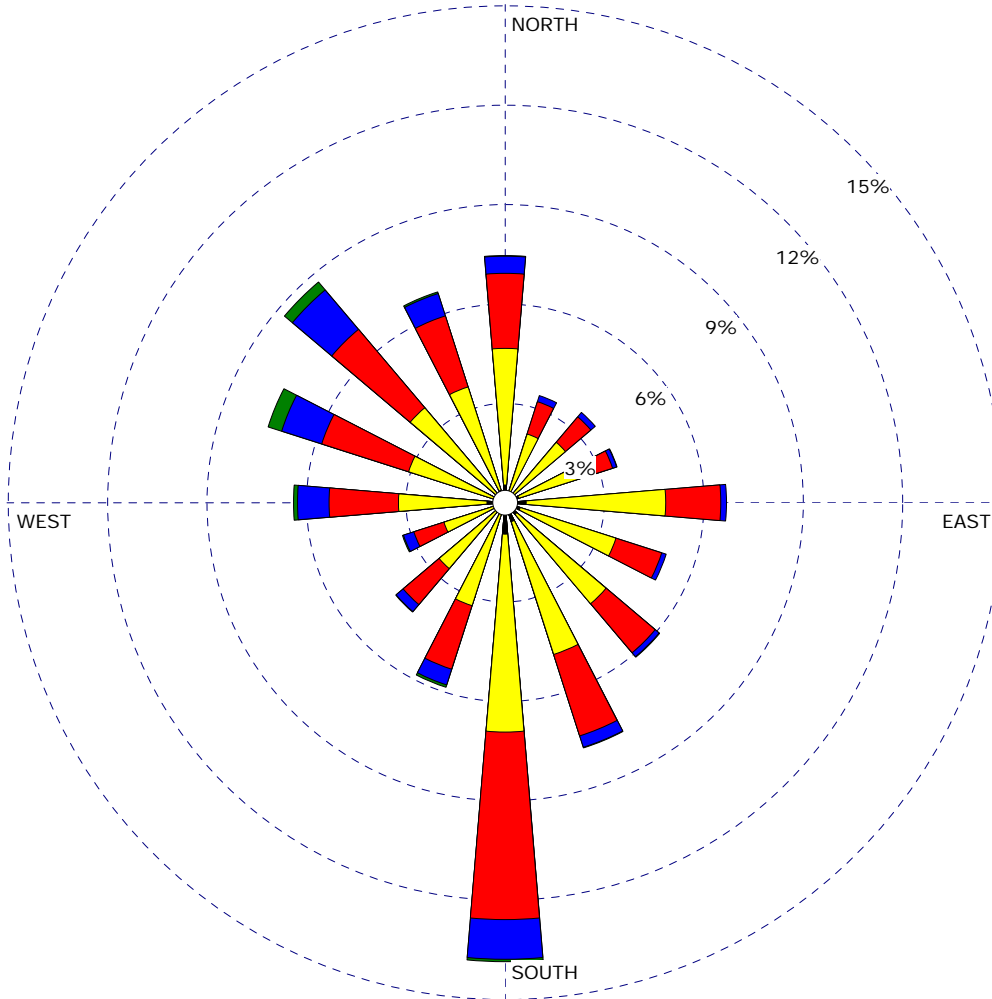

WIND ROSE PLOT:  
Des Moines, IA Airport

Wind Speed  
Direction (blowing from)

WIND SPEED  
(mph)

- >= 20.0
- 15.0 - 20.0
- 10.0 - 15.0
- 5.0 - 10.0
- 1.0 - 5.0

Calms: 0.00%

COMMENTS:

Based on hourly average wind speed and direction from the airport at Des Moines (measured at 10 meters)

DATA PERIOD:

**1991-2006**  
**Jan 1 - Dec 31**  
**00:00 - 23:00**

CALM WINDS (less than 1 mph):

**0.00%**

AVG. WIND SPEED:

**9.68 mph**

TOTAL COUNT:

**5790 hrs.**