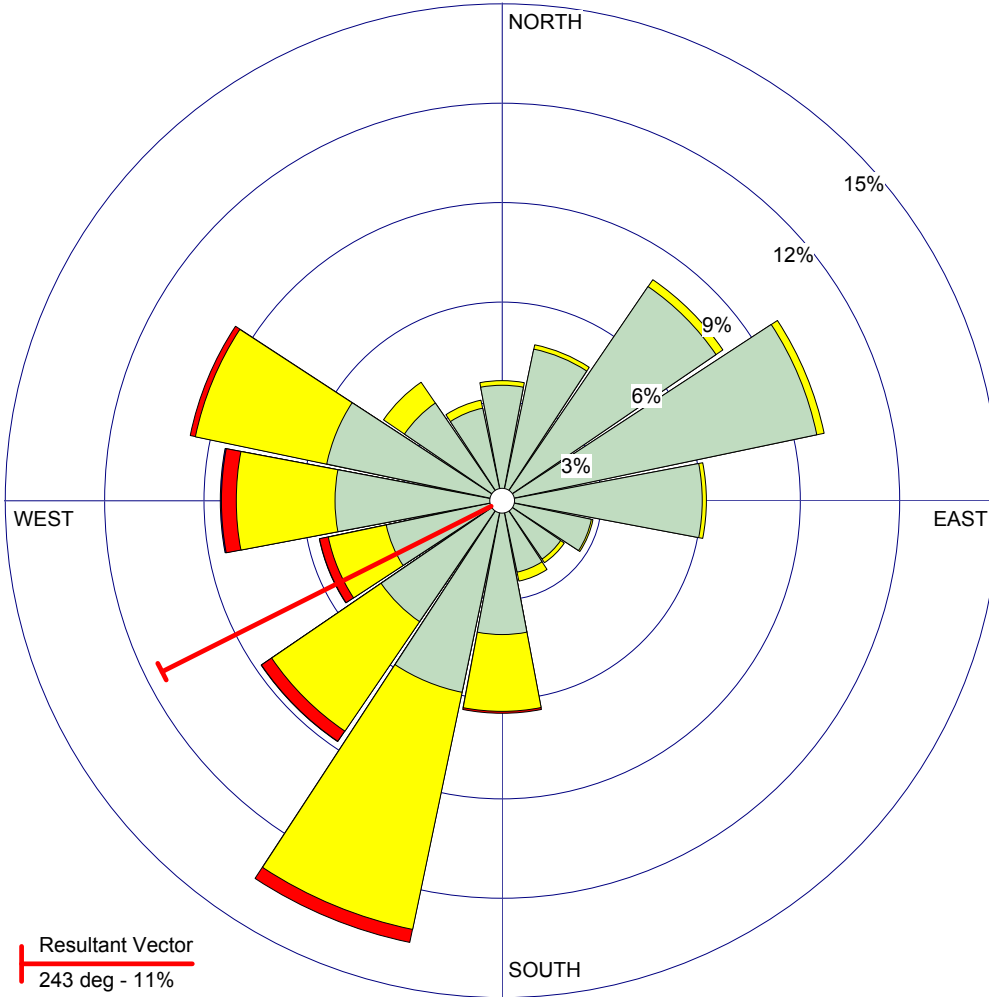

WIND ROSE PLOT:

**Cook Station, MO**  
**MU Extension Commercial Agriculture Weather Station**

DISPLAY:

**Wind Speed**  
**Direction (blowing from)**

COMMENTS:

Based on hourly average wind speed and direction from the MU Ag Weather Station at Cook Station (measured at 3 meters)

DATA PERIOD:

**2000-2010**  
**Jan 1 - Dec 31**  
**00:00 - 23:00**

CALM WINDS (less than 1 mph):

**0.02%**

AVG. WIND SPEED:

**3.30 mph**

TOTAL COUNT:

**96431 hrs.**