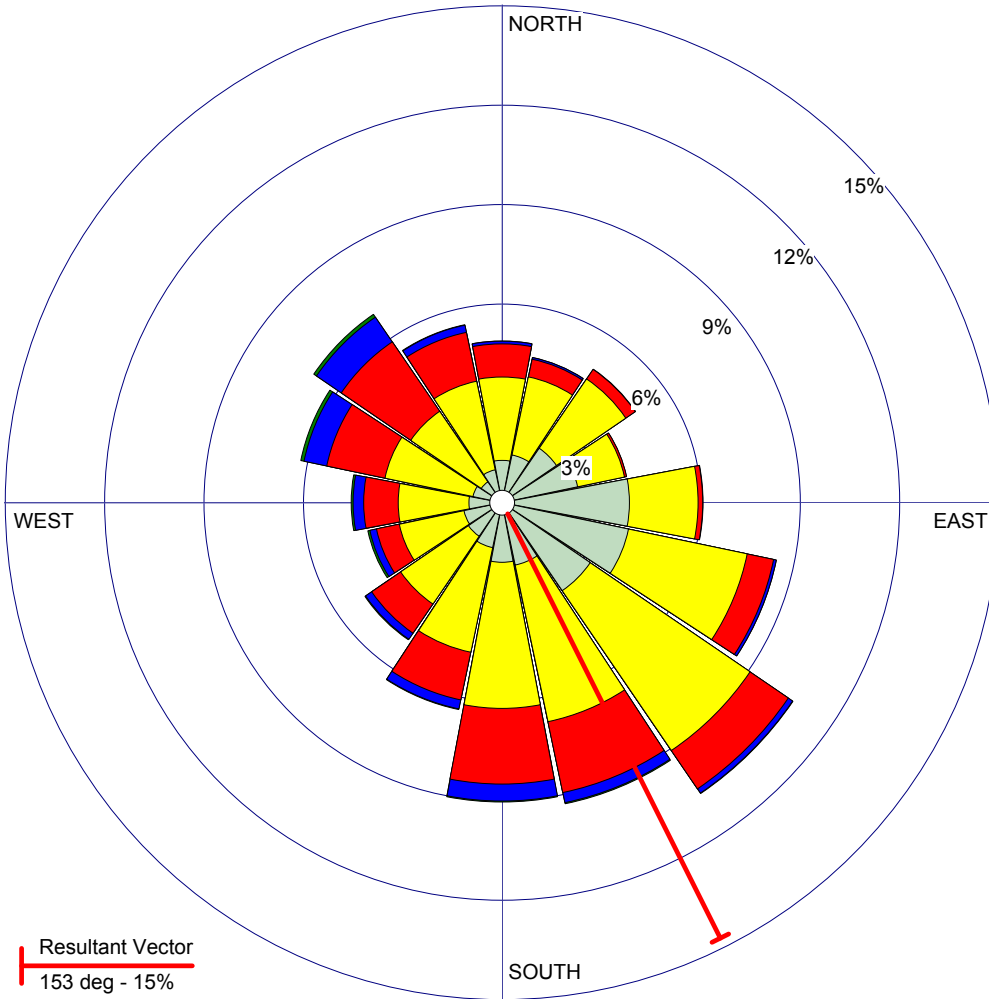

WIND ROSE PLOT:

Columbia, MO (South Farms)
MU Extension Commercial Agriculture Weather Station

DISPLAY:

Wind Speed
Direction (blowing from)

Resultant Vector
 153 deg - 15%

WIND SPEED
 (mph)

- >= 20.0
- 15.0 - 20.0
- 10.0 - 15.0
- 5.0 - 10.0
- 1.0 - 5.0

Calms: 0.00%

COMMENTS:

Based on hourly wind speed and direction from the MU Ag Weather Station at Columbia (South Farms) (measured at 3 meters)

DATA PERIOD:

2000-2010
Jan 1 - Dec 31
00:00 - 23:00

CALM WINDS: (less than 1 mph)

0.00%

AVG. WIND SPEED:

7.00 mph

TOTAL COUNT:

96431 hrs.

DATE:

2/22/2011