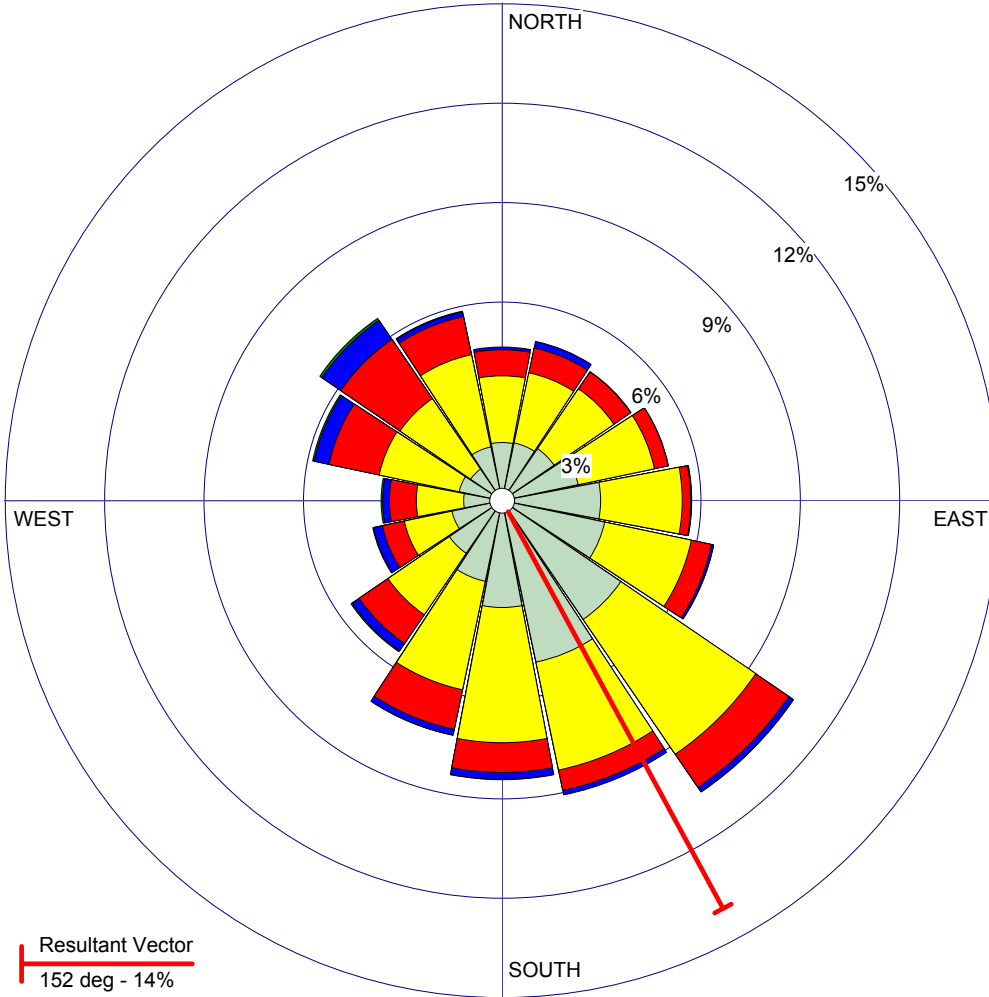

WIND ROSE PLOT:

Columbia, MO (Jefferson Institute)
MU Extension Commercial Agriculture Weather Station

DISPLAY:

Wind Speed
Direction (blowing from)

COMMENTS:

Based on hourly wind speed and direction from the MU Ag Weather Station at Columbia (Jefferson Institute) (measured at 3 meters)

DATA PERIOD:

2008-2010
Jan 1 - Dec 31
00:00 - 23:00

CALM WINDS: (less than 1 mph)

1.67%

AVG. WIND SPEED:

6.17 mph

TOTAL COUNT:

22272 hrs.