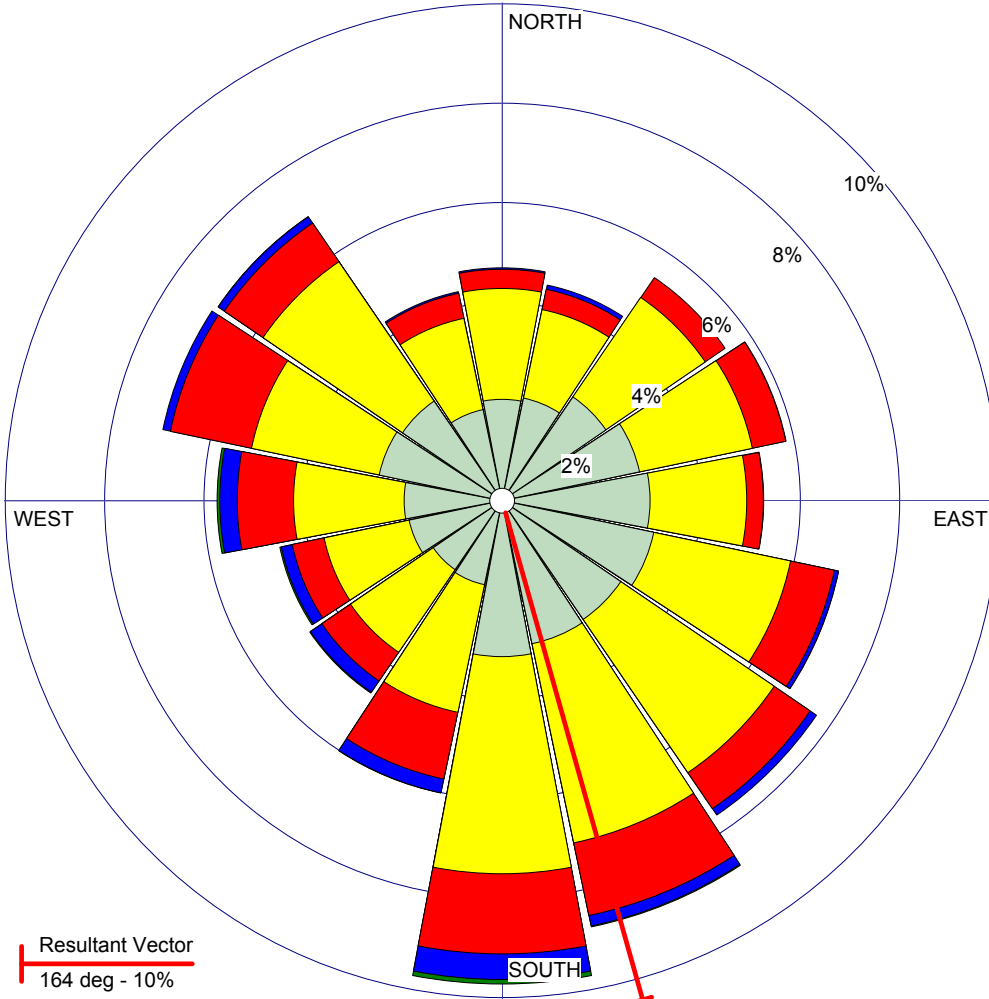

WIND ROSE PLOT:

Columbia, MO (Bradford Farm)
MU Extension Commercial Agriculture Weather Station

DISPLAY:

Wind Speed
Direction (blowing from)

WIND SPEED (mph)

- >= 20.0
- 15.0 - 20.0
- 10.0 - 15.0
- 5.0 - 10.0
- 1.0 - 5.0

Calms: 2.30%

COMMENTS:

Based on hourly wind speed and direction from the MU Ag Weather Station at Columbia (Bradford Farm) (measured at 3 meters)

DATA PERIOD:

2009-2010
Jan 1 - Dec 31
00:00 - 23:00

CALM WINDS: (less than 1 mph)

2.30%

AVG. WIND SPEED:

5.95 mph

TOTAL COUNT:

14784 hrs.

DATE:

2/18/2011