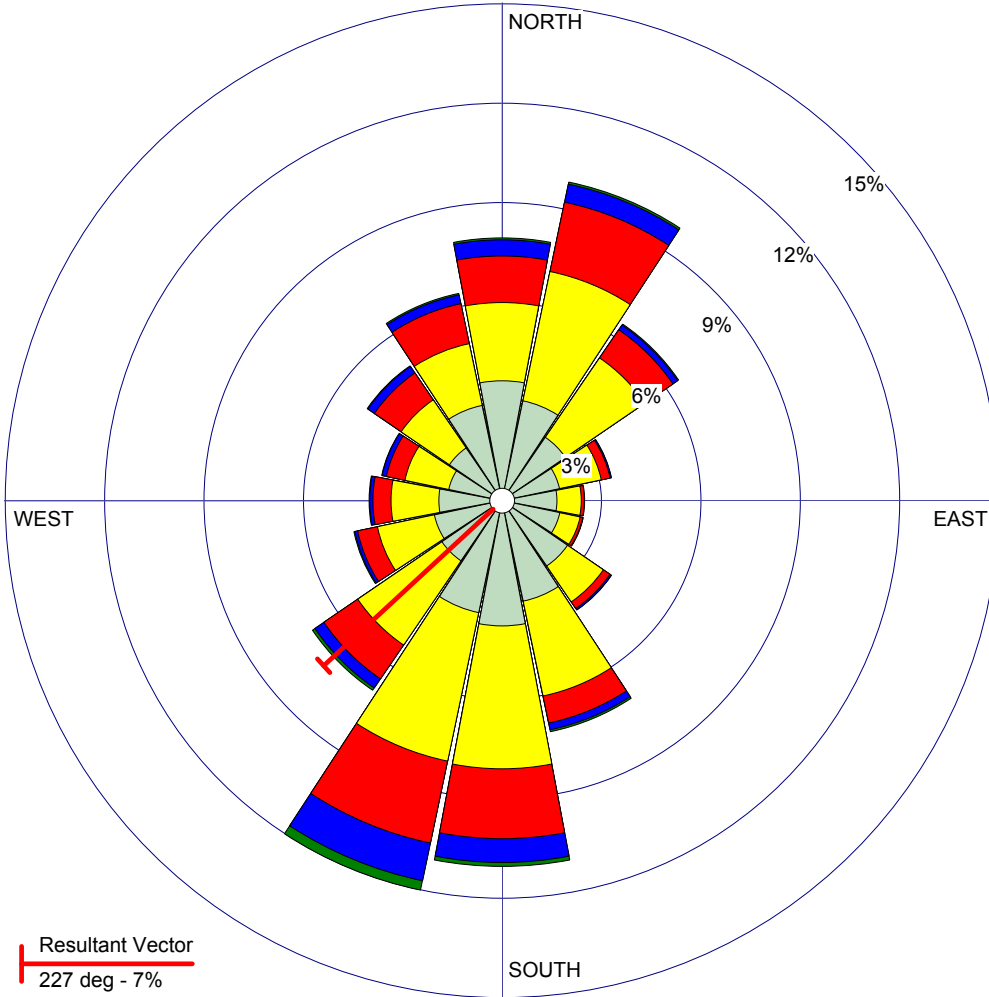

WIND ROSE PLOT:

**Clarkton, MO**  
**MU Extension Commercial Agriculture Weather Station**

DISPLAY:

**Wind Speed**  
**Direction (blowing from)**

WIND SPEED (mph)

- >= 20.0
- 15.0 - 20.0
- 10.0 - 15.0
- 5.0 - 10.0
- 0.5 - 5.0

Calms: 2.90%

COMMENTS:

Based on hourly average wind speed and direction from the MU Ag Weather Station at Clarkton (measured at 3 meters)

DATA PERIOD:

**2001-2010**  
**Jan 1 - Dec 31**  
**00:00 - 23:00**

CALM WINDS (less than 1 mph):

**2.90%**

AVG. WIND SPEED:

**6.22 mph**

TOTAL COUNT:

**87647 hrs.**

DATE:

**2/17/2011**