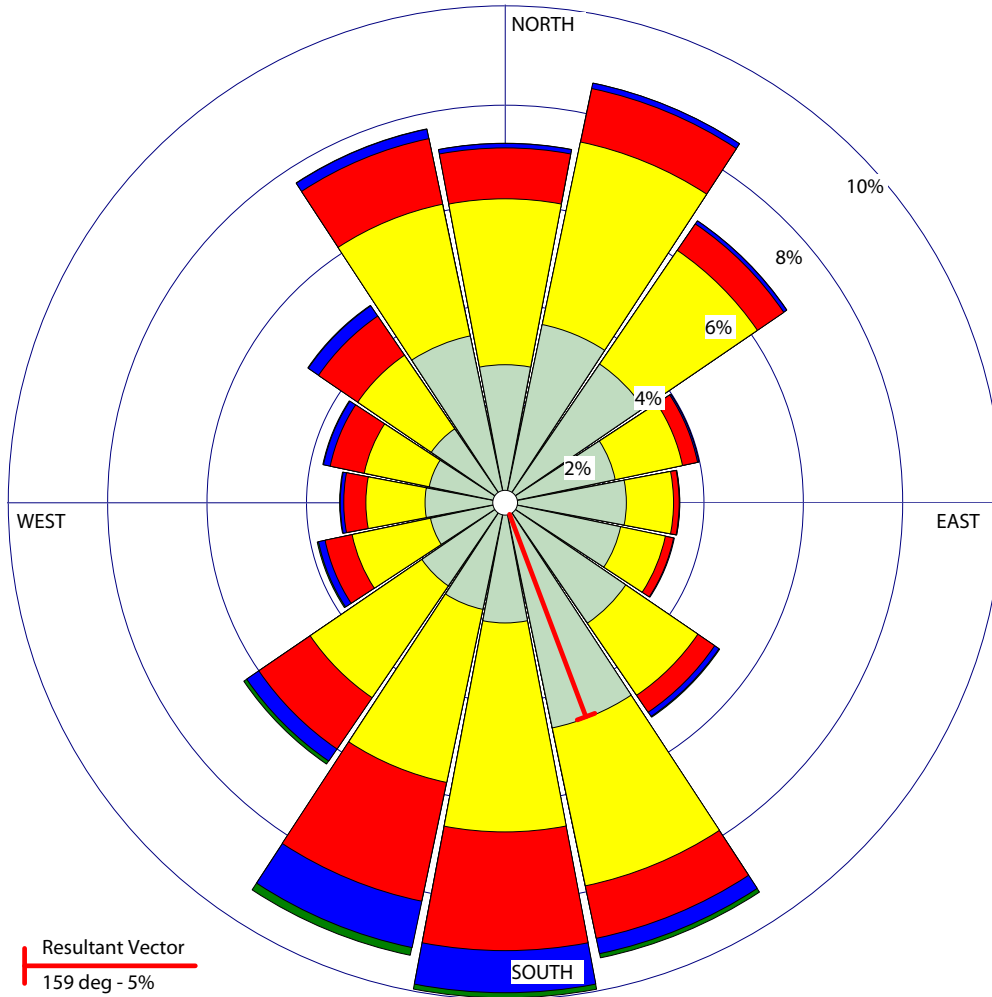

WIND ROSE PLOT:

Charleston, MO  
 MU Extension Commercial Agriculture Weather Station

DISPLAY:

Wind Speed  
 Direction (blowing from)

WIND SPEED (mph)

- >= 20.0
- 15.0 - 20.0
- 10.0 - 15.0
- 5.0 - 10.0
- 0.5 - 5.0

Calms: 2.84%

COMMENTS:

Based on hourly average wind speed and direction from the MU Ag Weather Station at Charleston (measured at 3 meters)

DATA PERIOD:

2000-2010  
 Jan 1 - Dec 31  
 00:00 - 23:00

CALM WINDS (less than 1 mph):

2.84%

AVG. WIND SPEED:

5.98 mph

TOTAL COUNT:

96431 hrs.

DATE:

2/17/2011