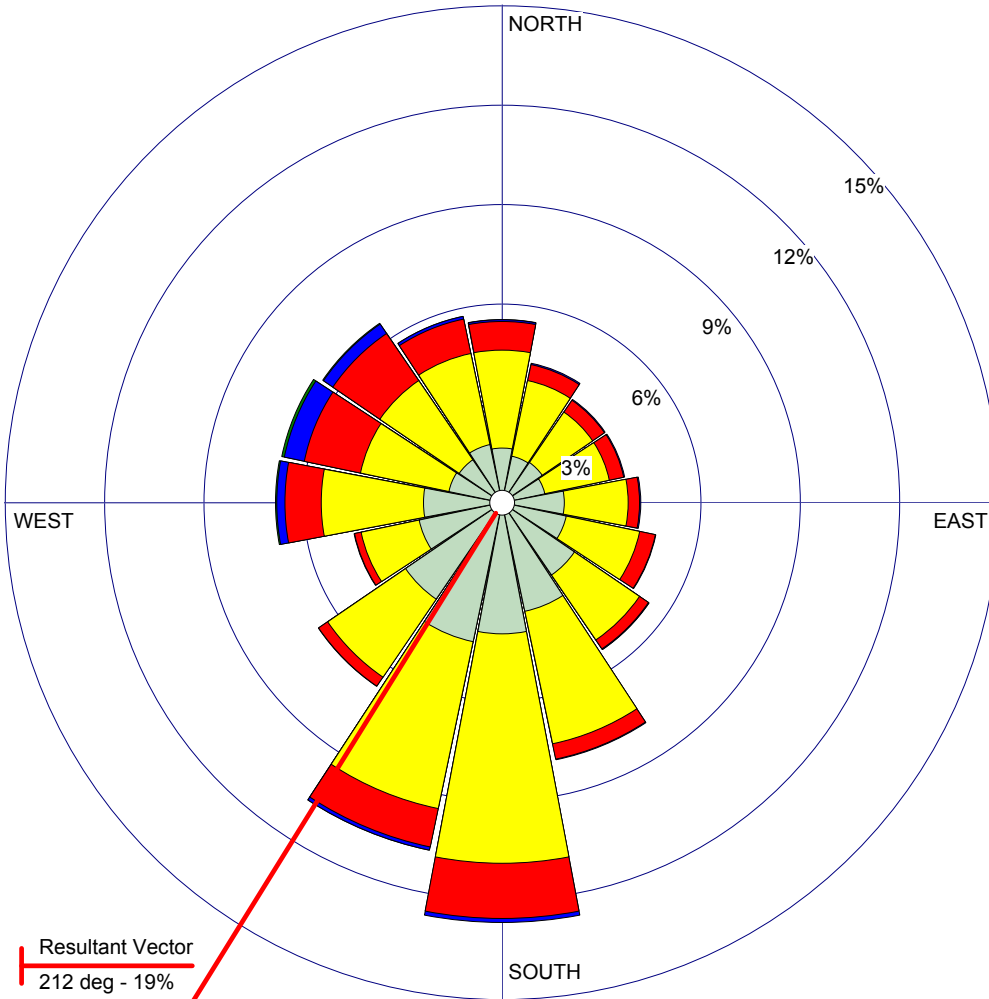

WIND ROSE PLOT:

Auxvasse, MO
MU Extension Commercial Agriculture Weather Station

DISPLAY:

Wind Speed
Direction (blowing from)

Resultant Vector
 212 deg - 19%

WIND SPEED (mph)

- >= 20.0
- 15.0 - 20.0
- 10.0 - 15.0
- 5.0 - 10.0
- 1.0 - 5.0

Calms: 0.00%

COMMENTS:

Based on hourly wind speed and direction from the MU Ag Weather Station at Auxvasse (measured at 3 meters)

DATA PERIOD:

2000-2010
Jan 1 - Dec 31
00:00 - 23:00

CALM WINDS: (less than 1 mph)

0.00%

AVG. WIND SPEED:

5.98 mph

TOTAL COUNT:

96431 hrs.

DATE:

2/22/2011