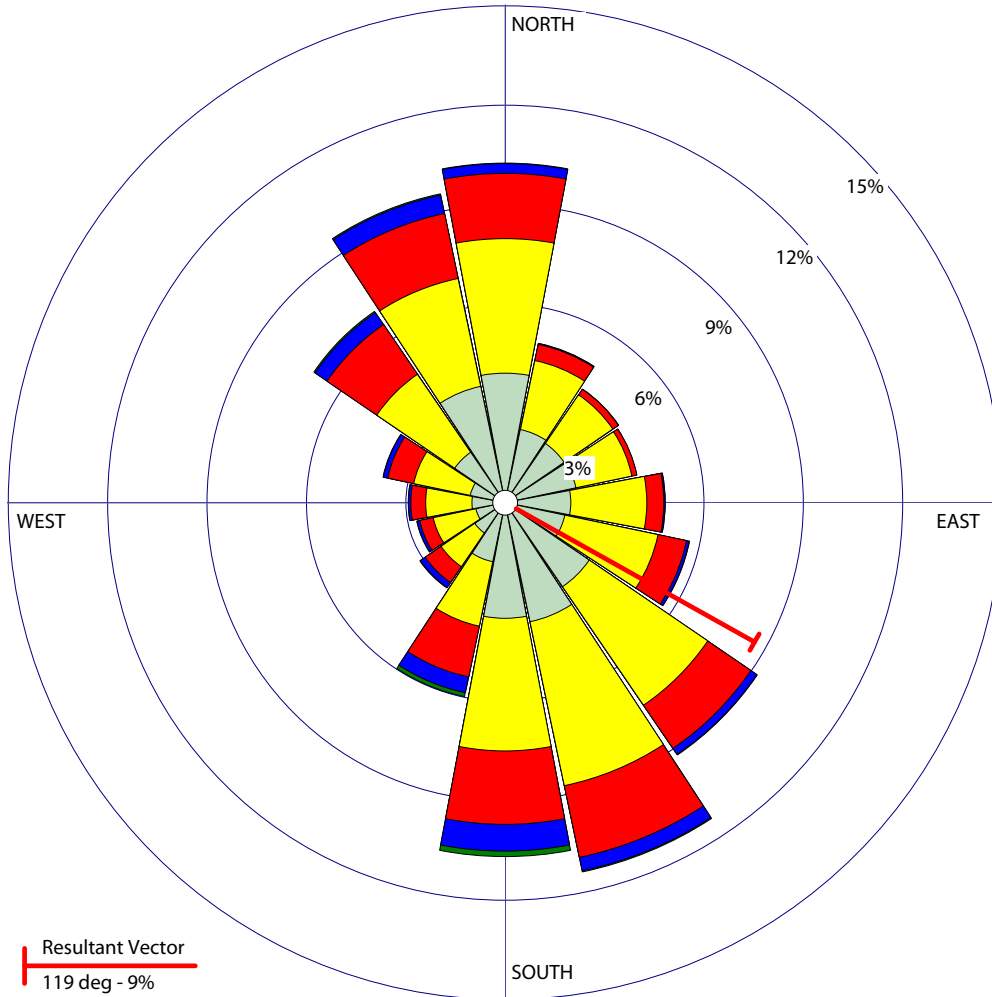

WIND ROSE PLOT:

Albany, MO
 MU Extension Commercial Agriculture Weather Station

DISPLAY:

Wind Speed
 Direction (blowing from)

WIND SPEED (mph)

- >= 20.0
- 15.0 - 20.0
- 10.0 - 15.0
- 5.0 - 10.0
- 0.5 - 5.0

Calms: 0.00%

COMMENTS:

Based on hourly average wind speed and direction from the MU Ag Weather Station at Albany (measured at 3 meters)

DATA PERIOD:

2000-2010
 Jan 1 - Dec 31
 00:00 - 23:00

CALM WINDS (less than 1 mph):

0.00%

AVG. WIND SPEED:

6.51 mph

TOTAL COUNT:

96432 hrs.

DATE:

2/17/2011