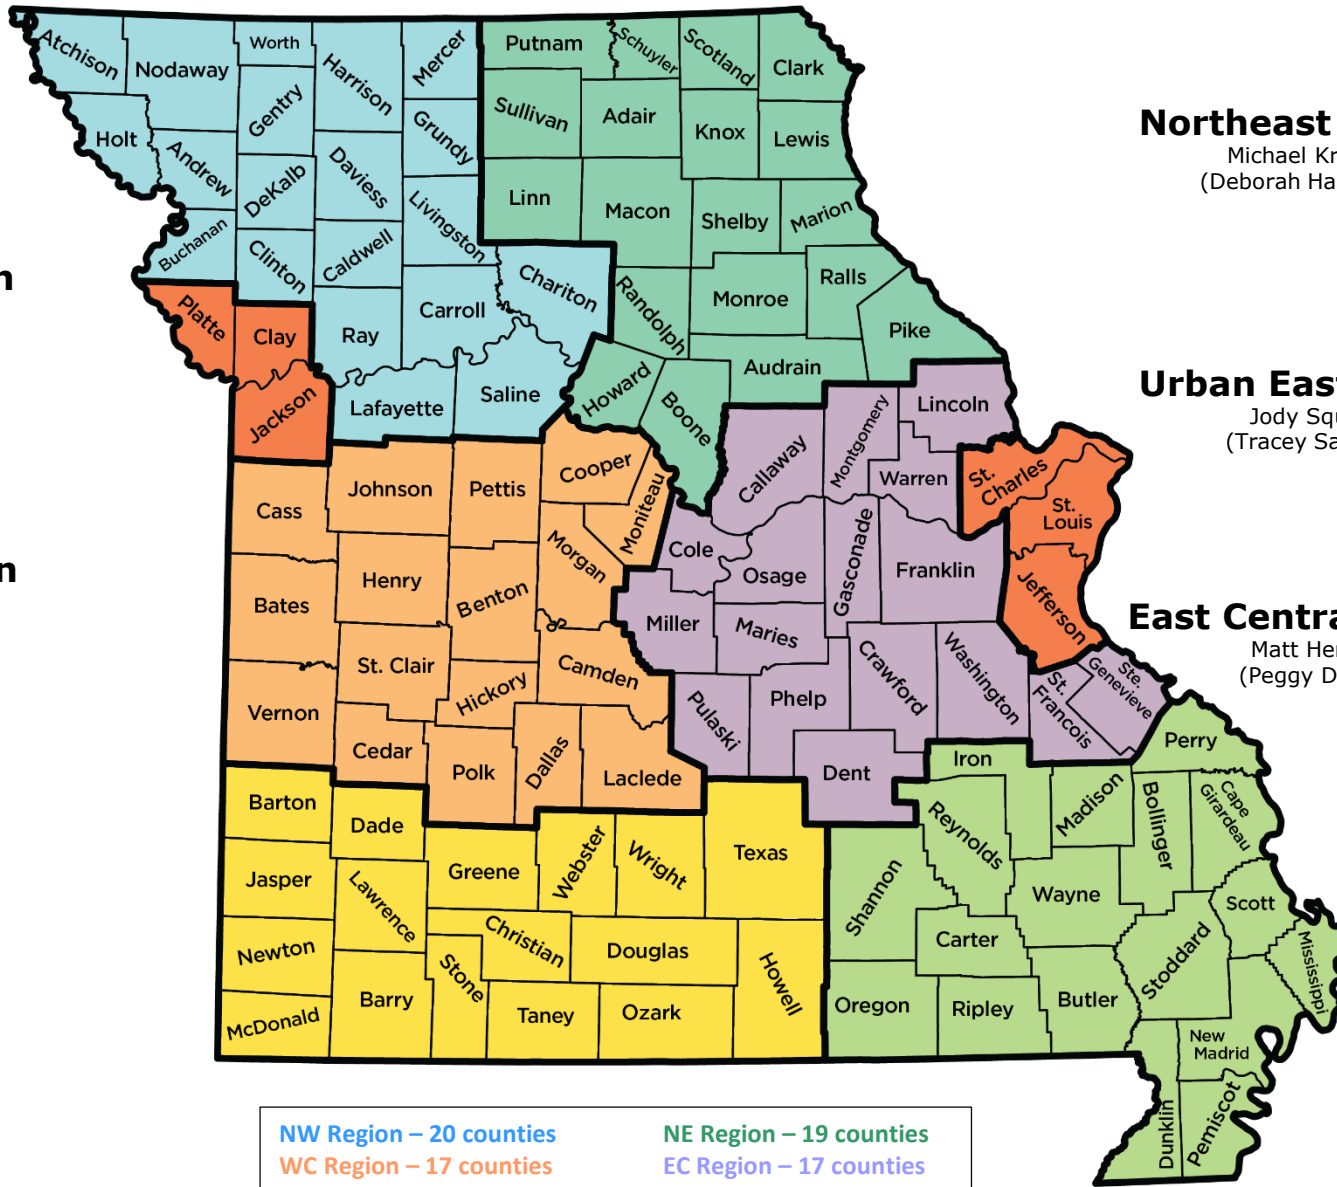

University of Missouri Extension

Regional Directors and their support

Northwest Region

Stacey Seffens
(Kelly Hardison)

Urban West Region

Shatomi Luster Edward
(Tracey Sanders)

West Central Region

Wayne Prewitt
(Peggy Divine)

Southwest Region

Sarah Havens
(Randi Williams)

Northeast Region

Michael Krauch
(Deborah Haskamp)

Urban East Region

Jody Squires
(Tracey Sanders)

East Central Region

Matt Herring
(Peggy Divine)

Southeast Region

Sarah Denkler
(Pam Gray)

NW Region – 20 counties NE Region – 19 counties
 WC Region – 17 counties EC Region – 17 counties
 SW Region – 17 counties SE Region – 18 counties
 Urban Regions – 6 counties
TOTAL: 114