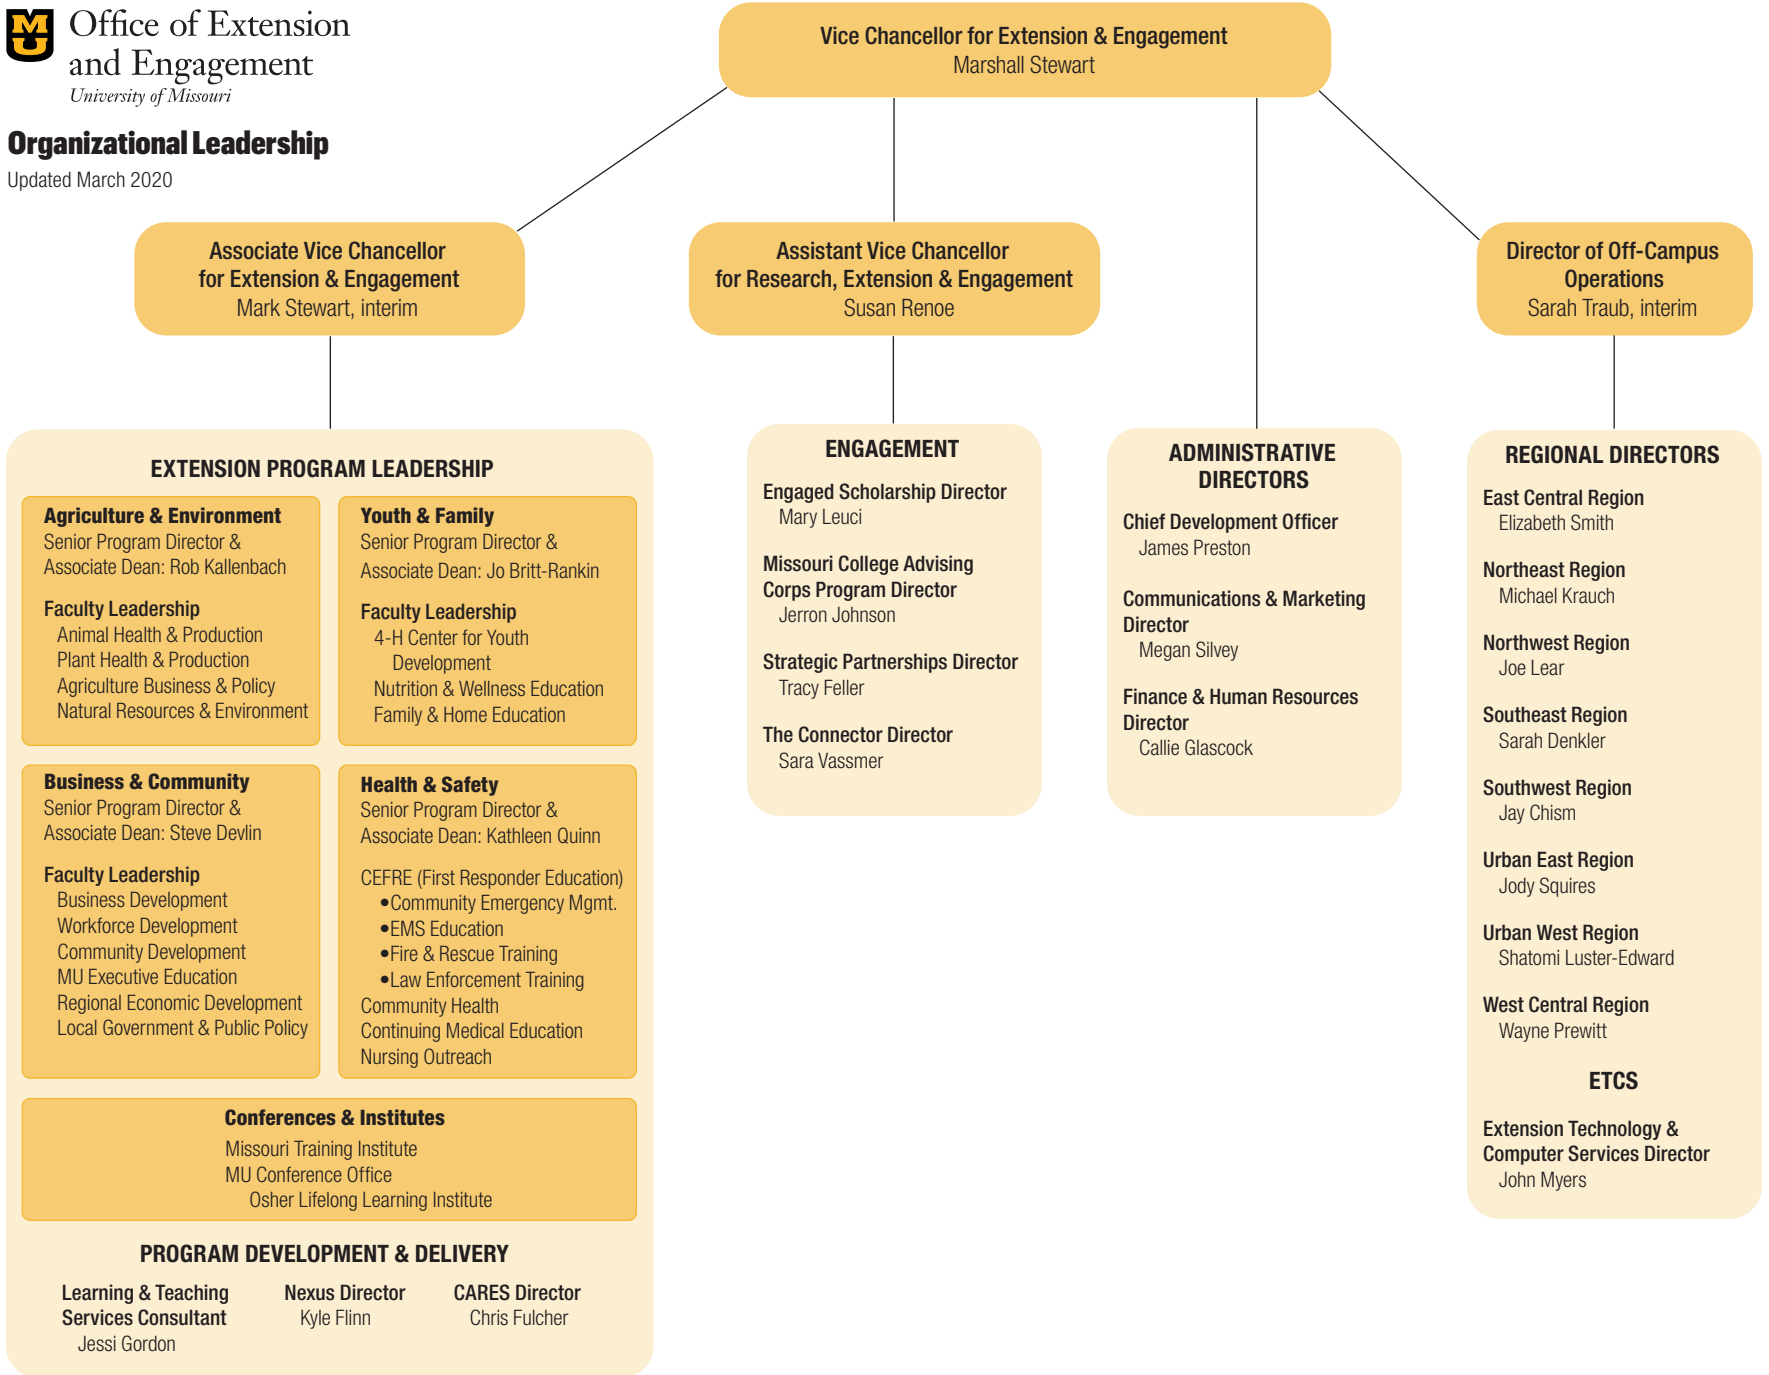

Organizational Leadership

Updated March 2020

Vice Chancellor for Extension & Engagement
Marshall Stewart

Associate Vice Chancellor for Extension & Engagement
Mark Stewart, interim

Assistant Vice Chancellor for Research, Extension & Engagement
Susan Renoe

Director of Off-Campus Operations
Sarah Traub, interim

EXTENSION PROGRAM LEADERSHIP

Agriculture & Environment
Senior Program Director & Associate Dean: Rob Kallenbach

Faculty Leadership
Animal Health & Production
Plant Health & Production
Agriculture Business & Policy
Natural Resources & Environment

Youth & Family
Senior Program Director & Associate Dean: Jo Britt-Rankin

Faculty Leadership
4-H Center for Youth Development
Nutrition & Wellness Education
Family & Home Education

Business & Community
Senior Program Director & Associate Dean: Steve Devlin