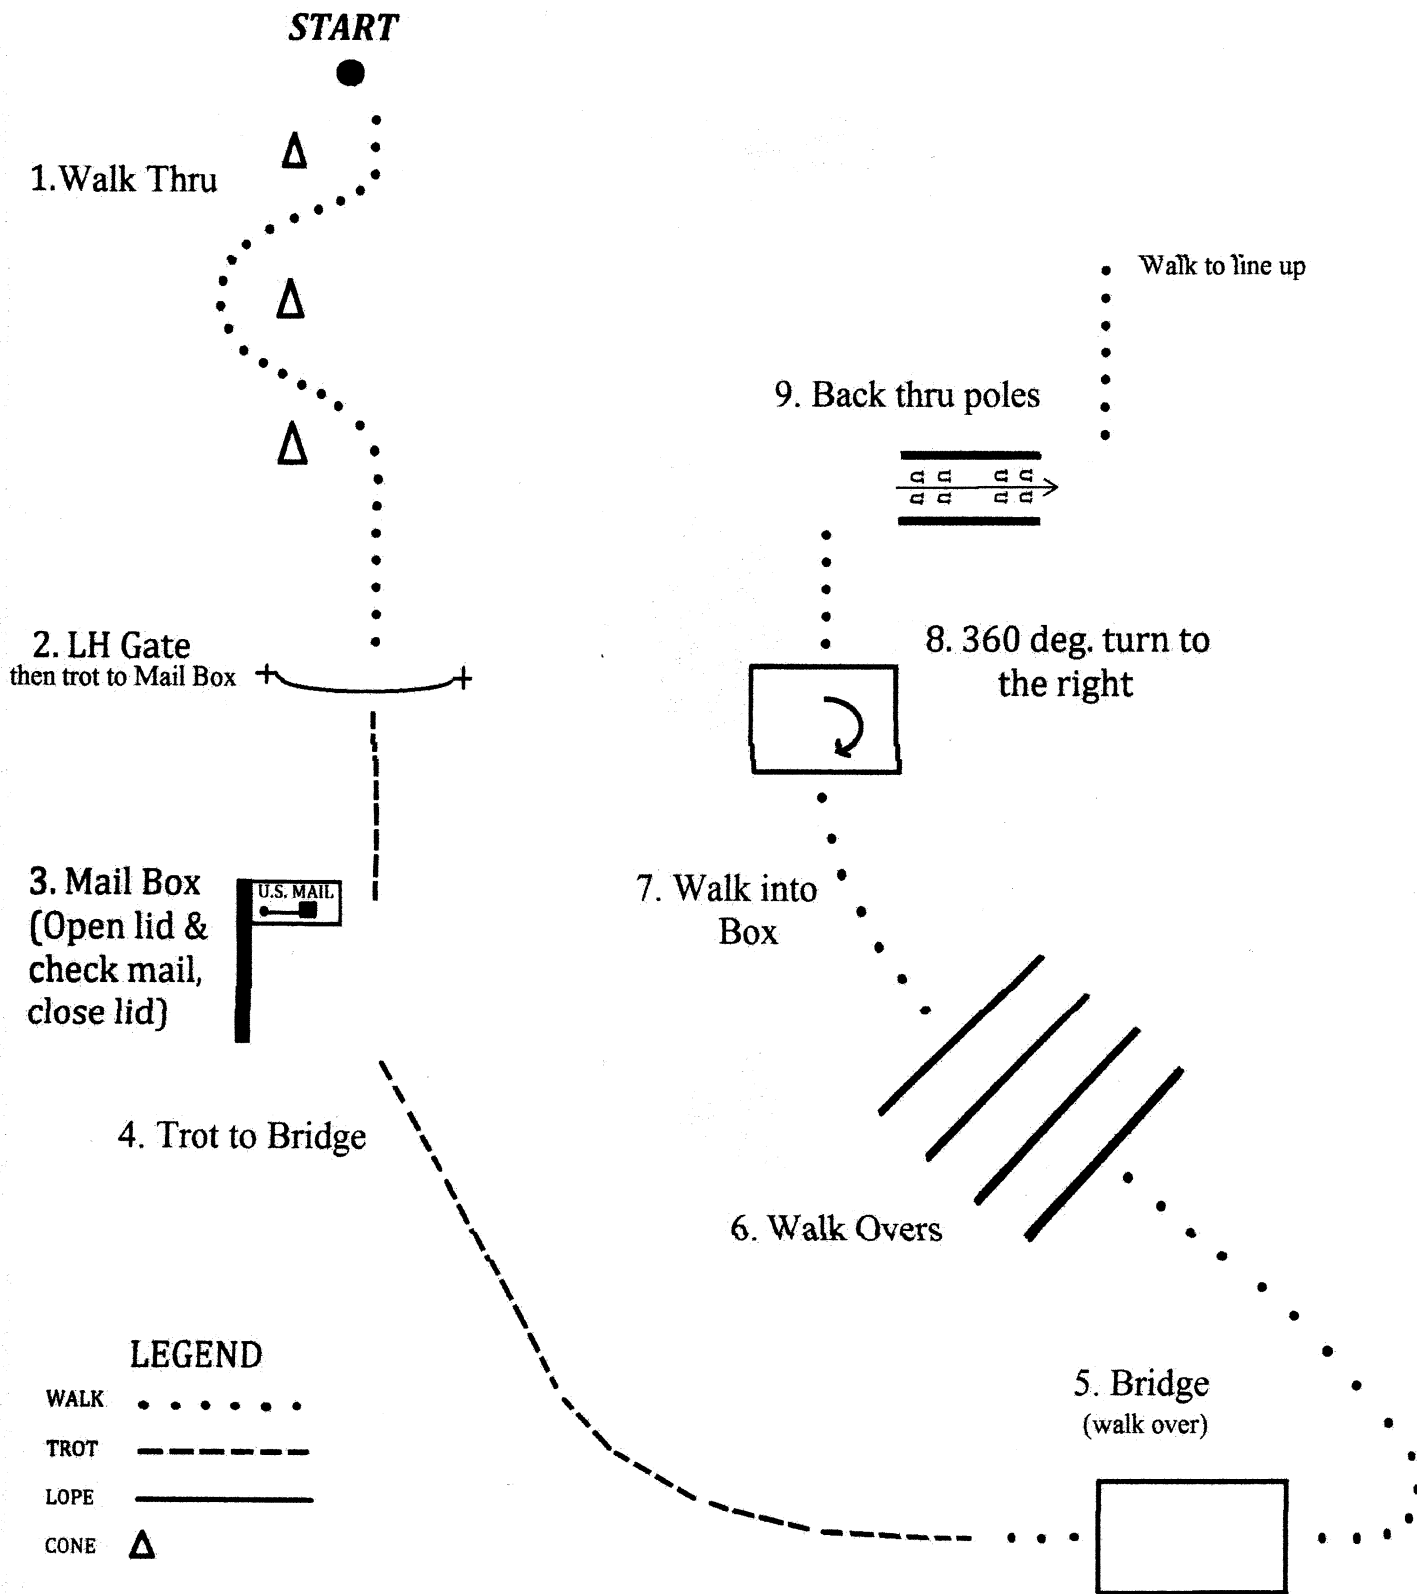

Jackson Co. 4H Levels Horse Show

Trail - Pattern #5 Level 1

Pattern provided by: Cheto Scheets

Jackson Co. 4H Levels Horse Show

Trail Score Sheet - Pattern #5

<u>Number</u>	<u>Score</u>	<u>Comments</u>
<u> </u>		
Grooming (10)		
Walk Thru (10)		
Gate (10)		
Mail Box (10)		
Trot To Bridge (10)		
Bridge (10)		
Walk Overs (10)		
Walk Into Box (10)		
360 Deg. Right Turn (10)		
Back Thru Poles (10)		
<u>TOTAL SCORE</u>		