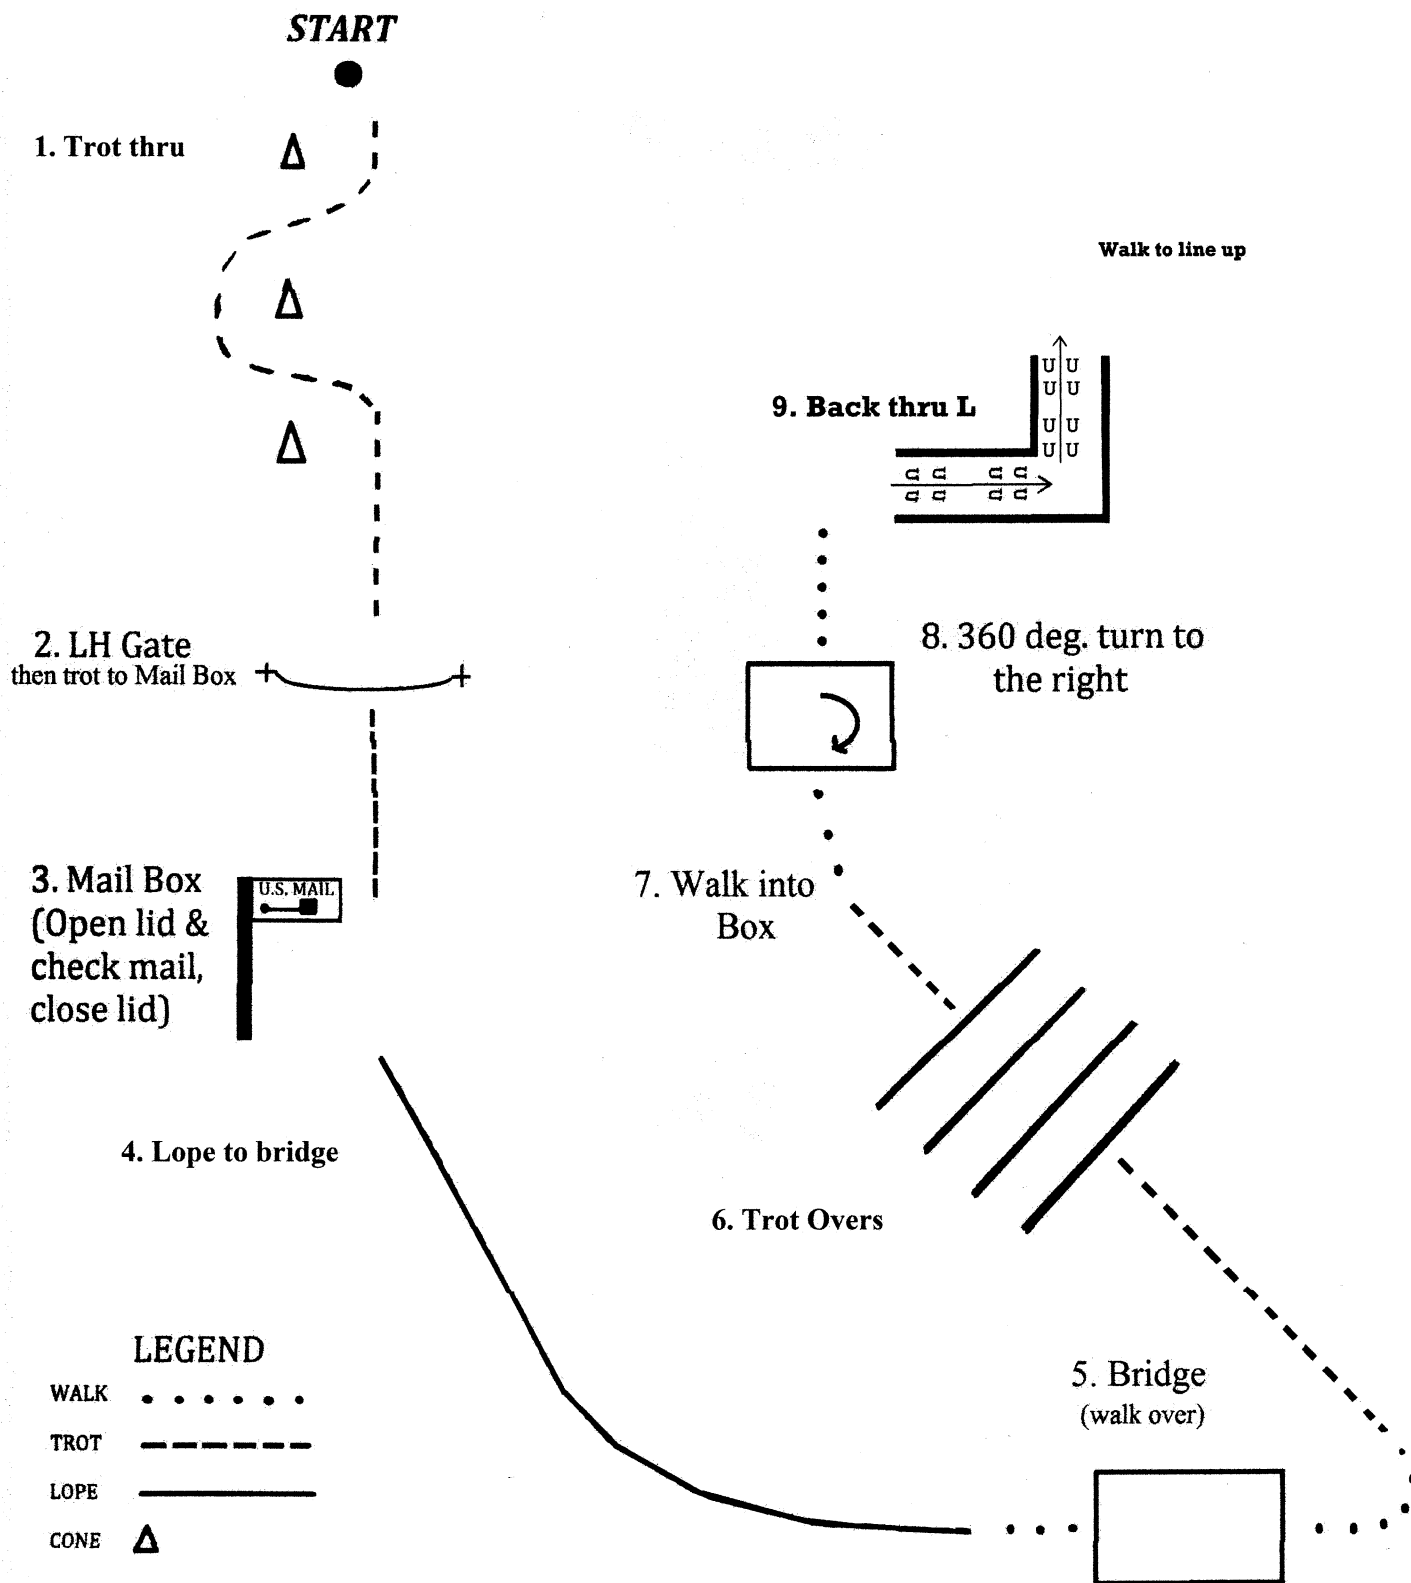

# Jackson Co. 4H Levels Horse Show

## Trail - Pattern #6 Level 2

Pattern provided by: Cheto Scheets

Jackson Co. 4H Levels Horse Show

Trail Score Sheet - Pattern #6

<u>Number</u>	<u>Score</u>	<u>Comments</u>
_____		
Grooming <b>(10)</b>		
Trot/Jog Thru <b>(10)</b>		
Gate <b>(10)</b>		
Mail Box <b>(10)</b>		
Lope To Bridge <b>(10)</b>		
Bridge <b>(10)</b>		
Trot/Jog Overs <b>(10)</b>		
Walk Into Box <b>(10)</b>		
360 Deg. Right Turn <b>(10)</b>		
Back Thru L <b>(10)</b>		
<b><u>TOTAL SCORE</u></b>		