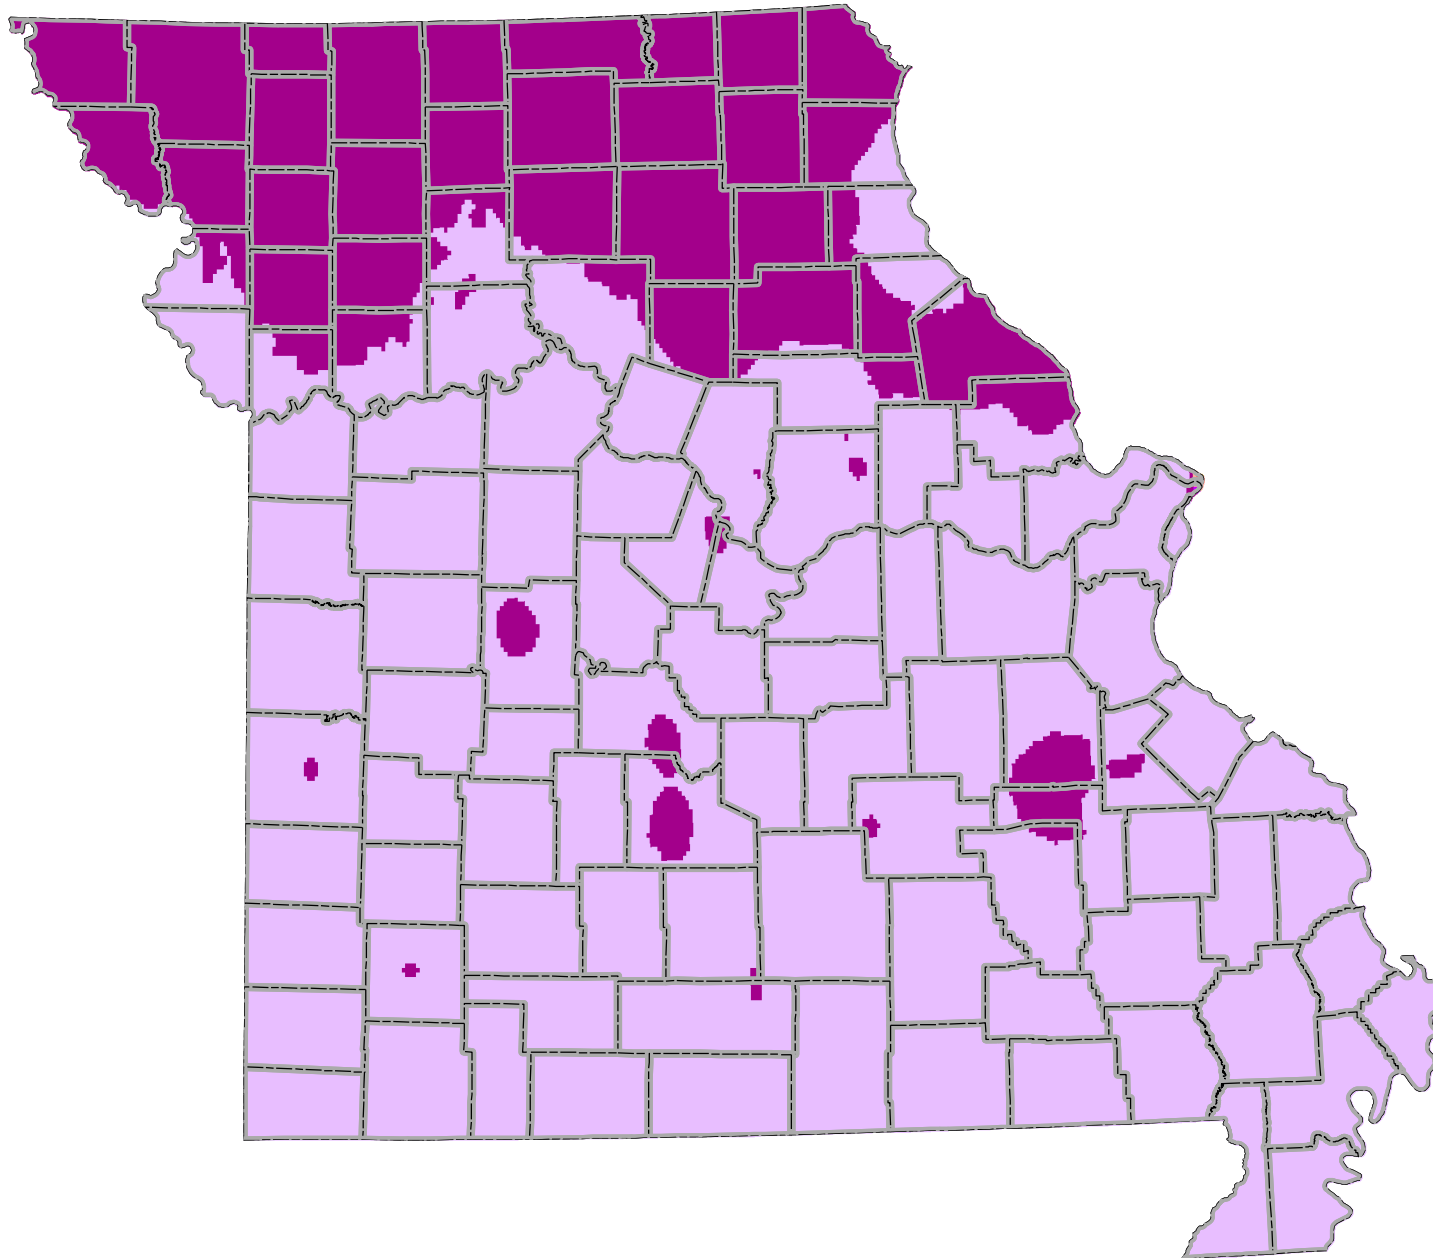

United States  
Department of  
Agriculture

# Emerald Ash Borer (*Agrilus planipennis*) Degree Days Emergence and Peak Activity

## Missouri

Degree-Day data created using  
a 50° F lower threshold  
1/1/2017 to 6/27/2017

Data Source: Degree-Day GIS data provided by Oregon State University Integrated Plant Protection Center <http://uspest.org/wea> using public weather data from U. Utah-Mesowest <http://www.met.utah.edu/mesowest> and OSU PRISM Group <http://prism.oregonstate.edu>  
For a definition of Degree Days, please visit <http://uspest.org/wea/weafaq.html>