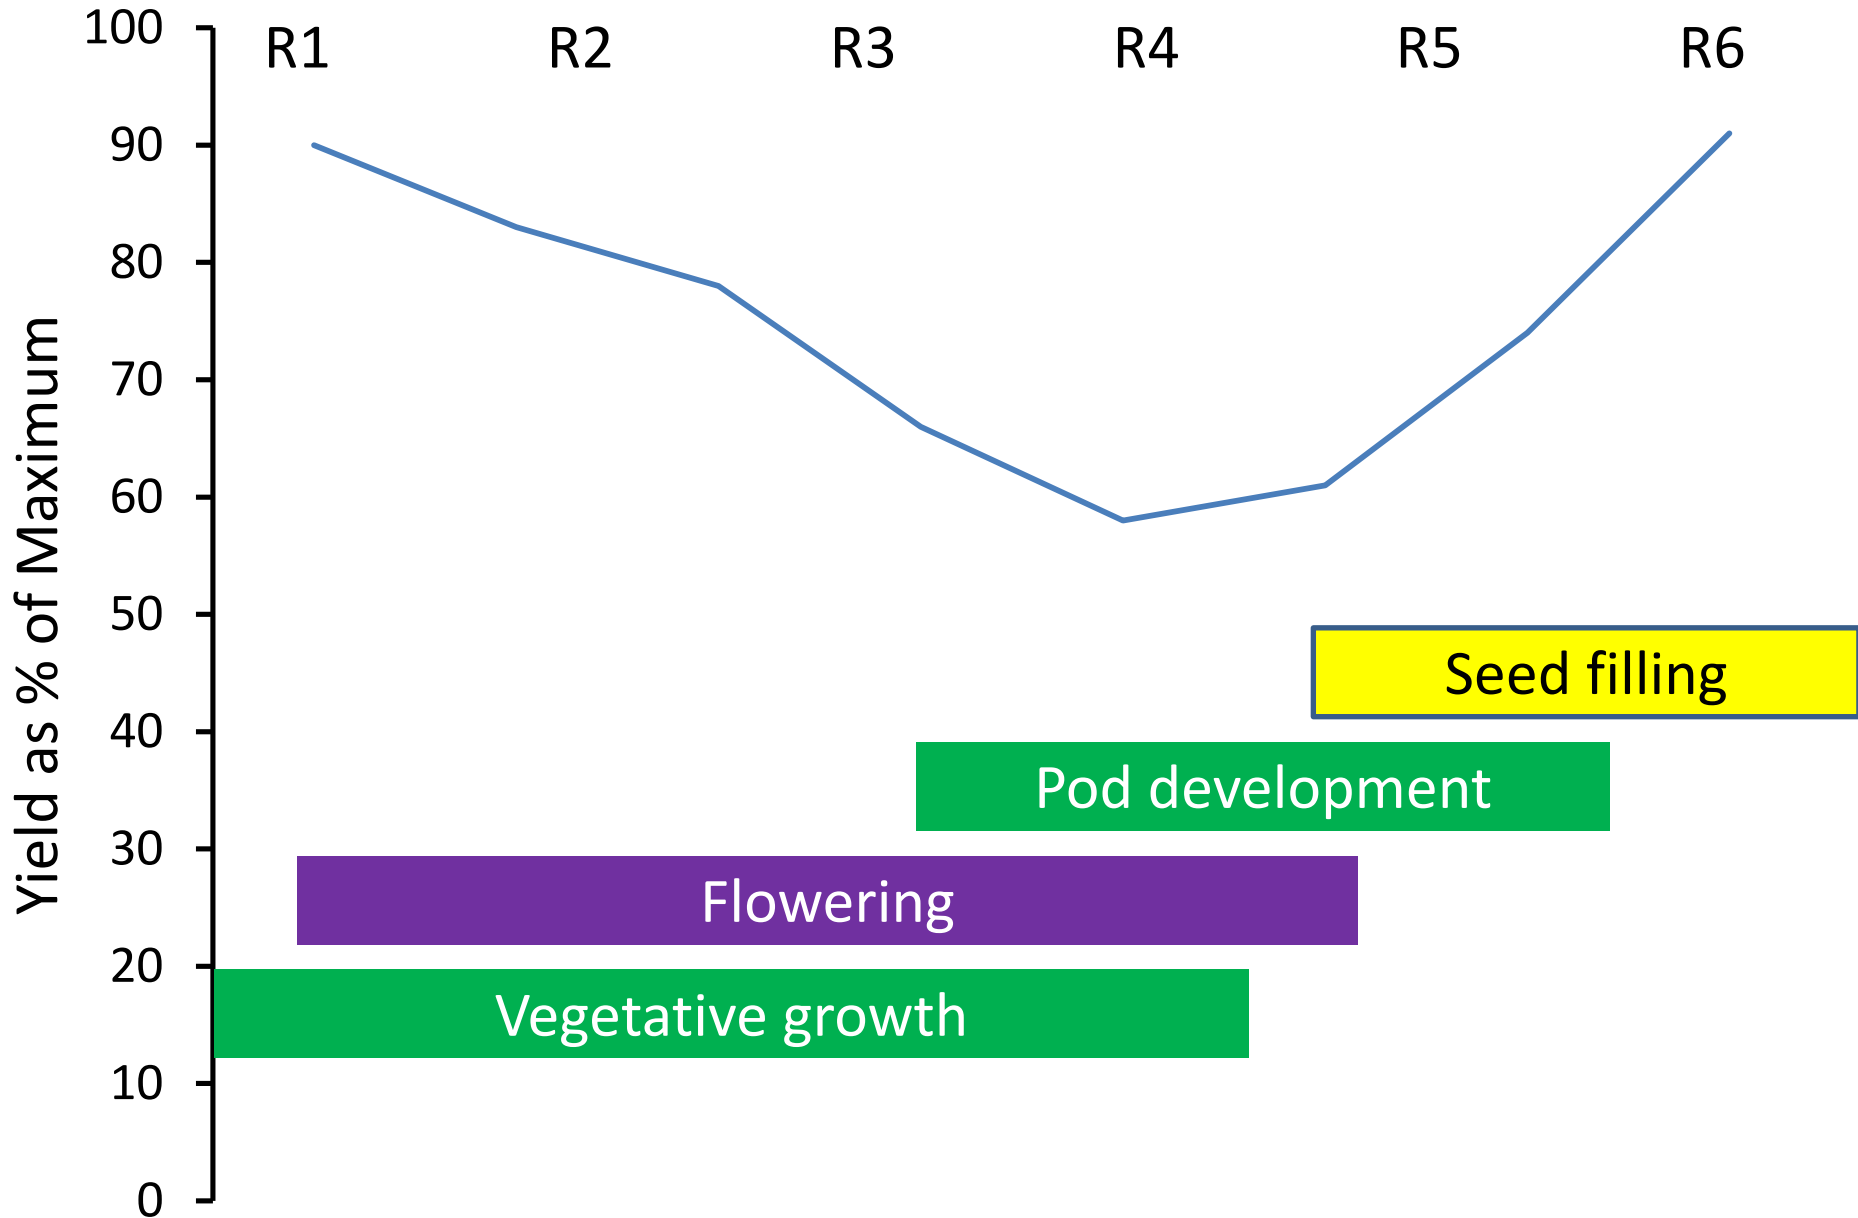

by Missouri District

Corn Planting Progress in 2015

by district

Focus on Two Impacts from Delayed Planting

Reduced yield potential

Increased vulnerability
to season-ending freeze

Focus on Two Impacts from Delayed Planting

Reduced yield potential

Increased vulnerability
to season-ending freeze

Crop Productivity and Profitability

When Soybean Yield is Determined (indeterminate variety)

Effect of Short Term Drought Stress on Soybean Grain Yield

Effect of Maturity Group and Planting Date on Soybean Development, Portageville

Crop Productivity and Profitability

Photoperiod Length

Photoperiod Length

Available Light Energy (MJ/M²)

Available Light Energy (MJ/M²)