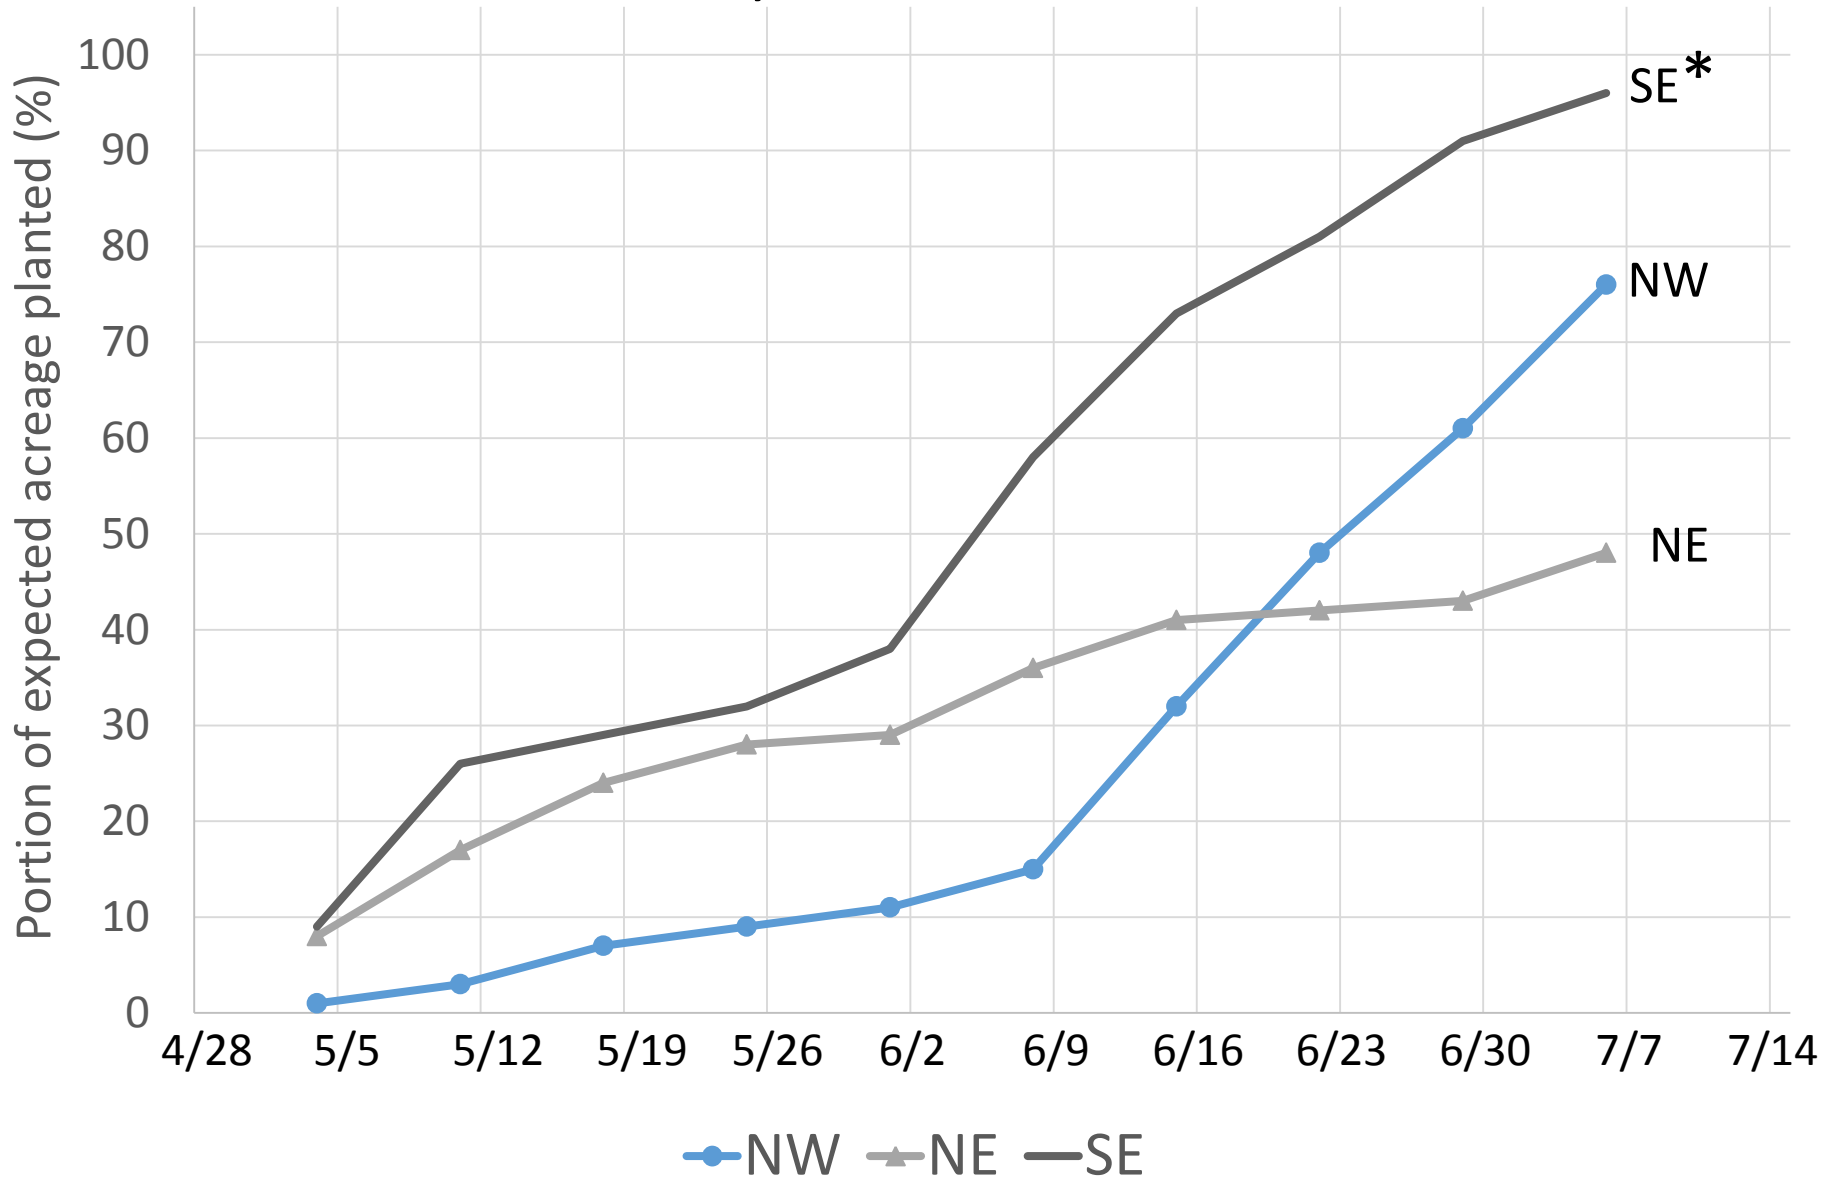

Soybean Response to Late Planting

Bill Wiebold
University of Missouri Extension

Soybean Planting Progress - Missouri

Soybean Planting Progress in 2015

by Missouri District

Soybean Planting Progress in 2015

by Missouri District

Corn Planting Progress in 2015

by district

Focus on Two Impacts from Delayed Planting

Reduced yield potential

Increased vulnerability
to season-ending freeze

Focus on Two Impacts from Delayed Planting

Reduced yield potential

Increased vulnerability
to season-ending freeze

Crop Productivity and Profitability

When Soybean Yield is Determined (indeterminate variety)

Effect of Short Term Drought Stress on Soybean Grain Yield