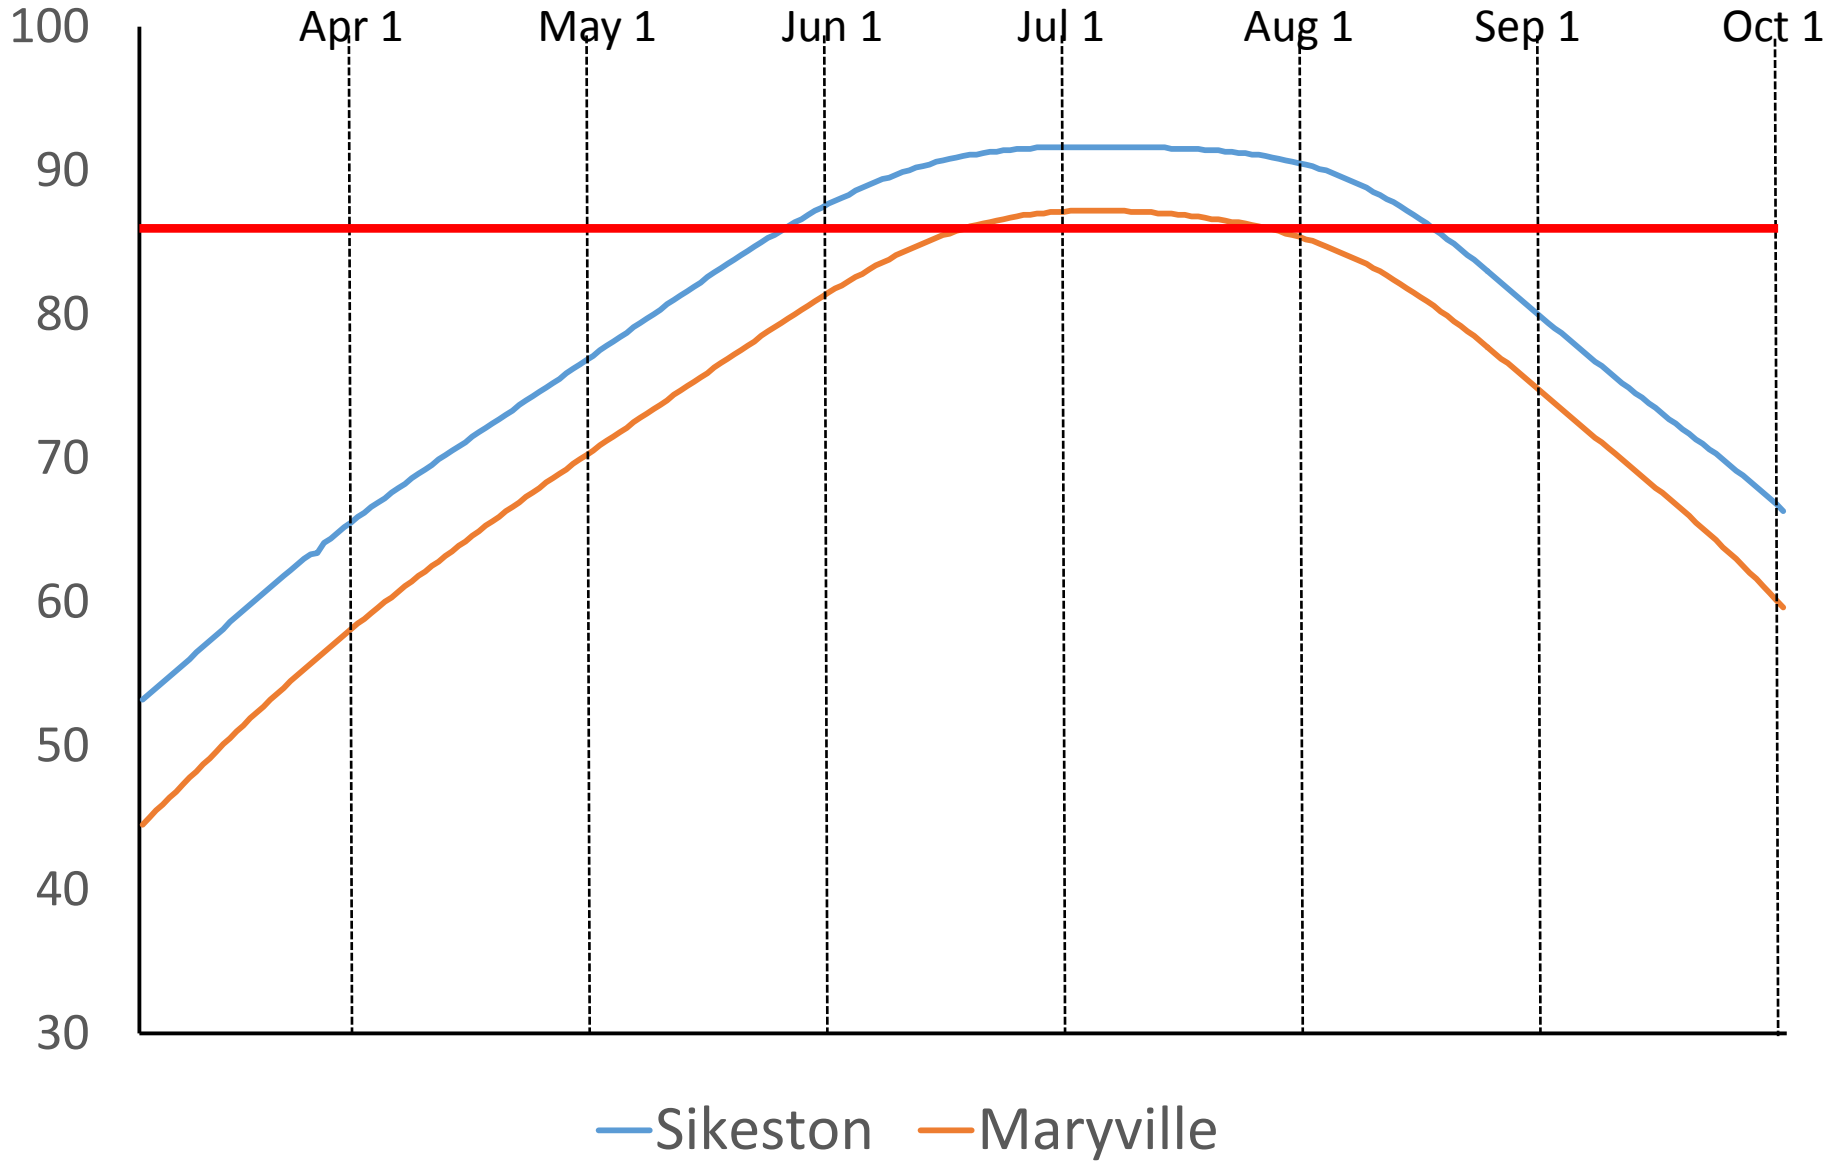

Daily Maximum Temperatures (°F)