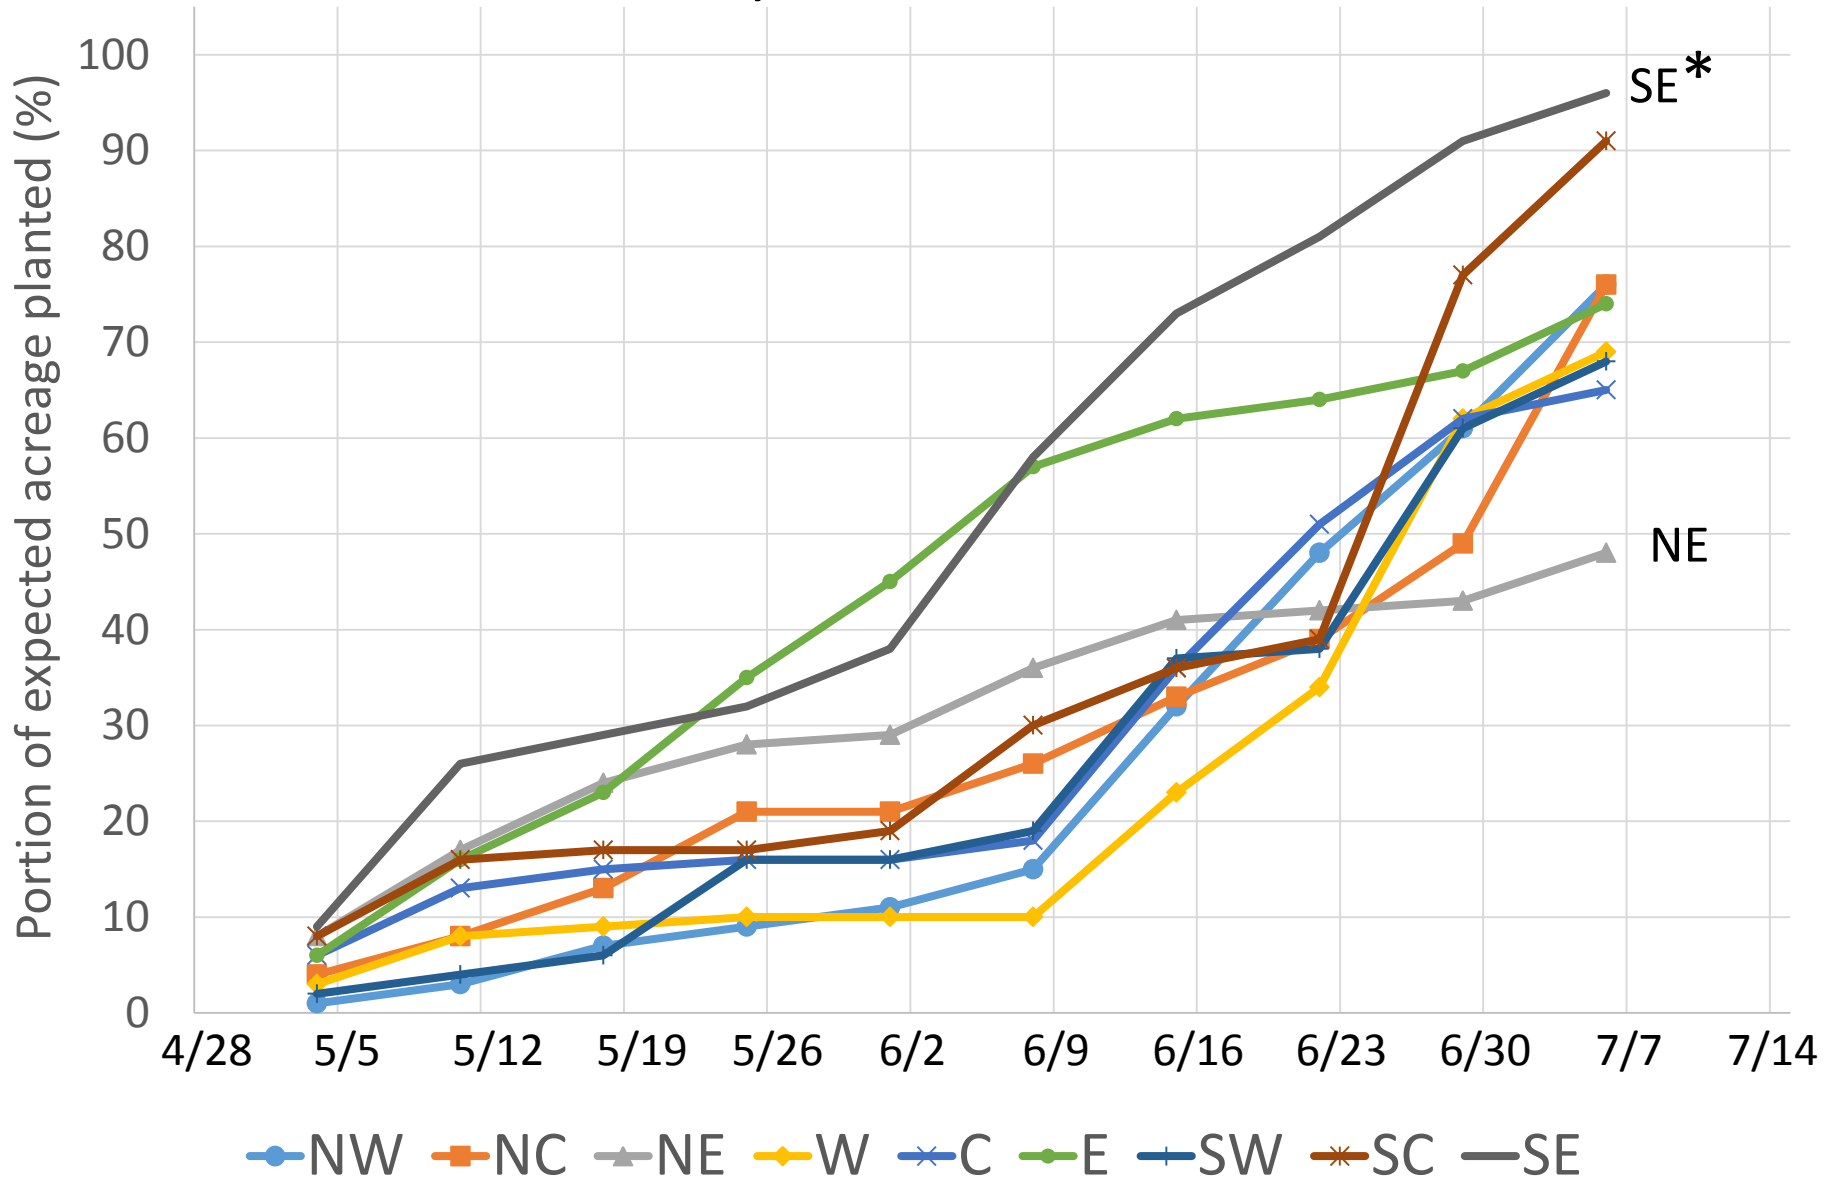

Soybean Response to Late Planting

Bill Wiebold
University of Missouri Extension

Soybean Planting Progress - Missouri

Soybean Planting Progress in 2015

by Missouri District

Soybean Planting Progress in 2015

by Missouri District

Corn Planting Progress in 2015

by district

Focus on Two Impacts from Delayed Planting

Reduced yield potential

Increased vulnerability
to season-ending freeze

Focus on Two Impacts from Delayed Planting

Reduced yield potential

Increased vulnerability
to season-ending freeze

Crop Productivity and Profitability

When Soybean Yield is Determined (indeterminate variety)

Effect of Short Term Drought Stress on Soybean Grain Yield

Effect of Maturity Group and Planting Date on Soybean Development, Portageville

Crop Productivity and Profitability

Photoperiod Length

Photoperiod Length

Available Light Energy (MJ/M²)

Available Light Energy (MJ/M²)