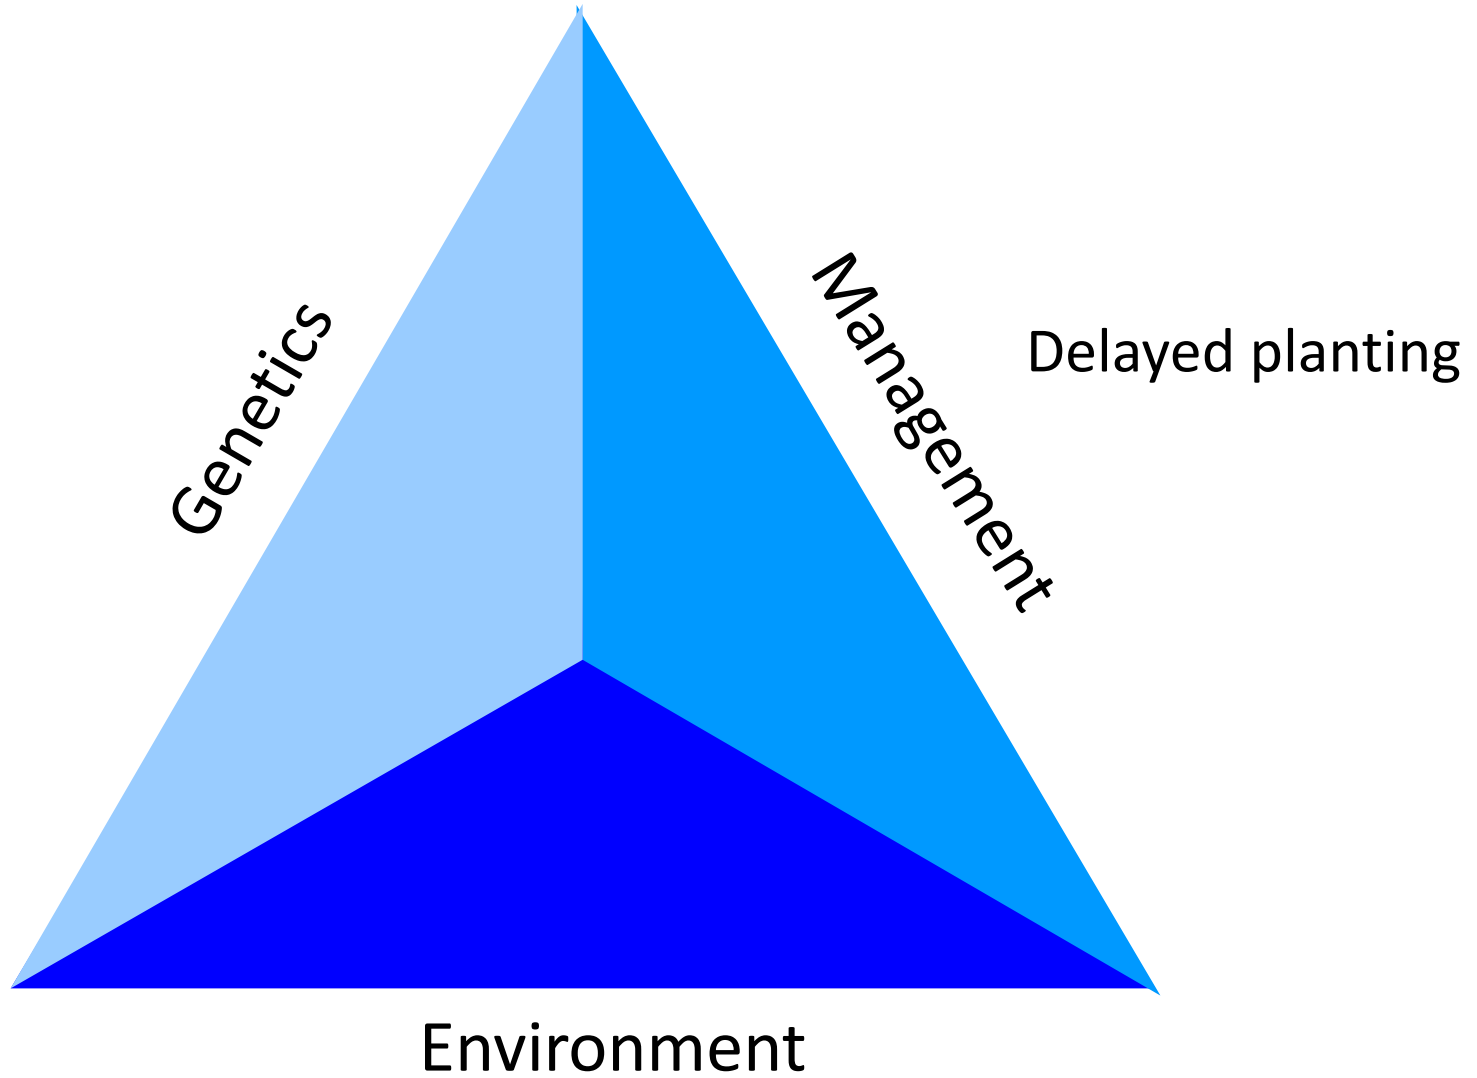

by Missouri District

Corn Planting Progress in 2015

by district

Focus on Two Impacts from Delayed Planting

Reduced yield potential

Increased vulnerability
to season-ending freeze

Focus on Two Impacts from Delayed Planting

Reduced yield potential

Increased vulnerability
to season-ending freeze

Crop Productivity and Profitability

When Soybean Yield is Determined (indeterminate variety)

Effect of Short Term Drought Stress on Soybean Grain Yield

Effect of Maturity Group and Planting Date on Soybean Development, Portageville

Crop Productivity and Profitability

Photoperiod Length

Photoperiod Length

Available Light Energy (MJ/M²)

Available Light Energy (MJ/M²)