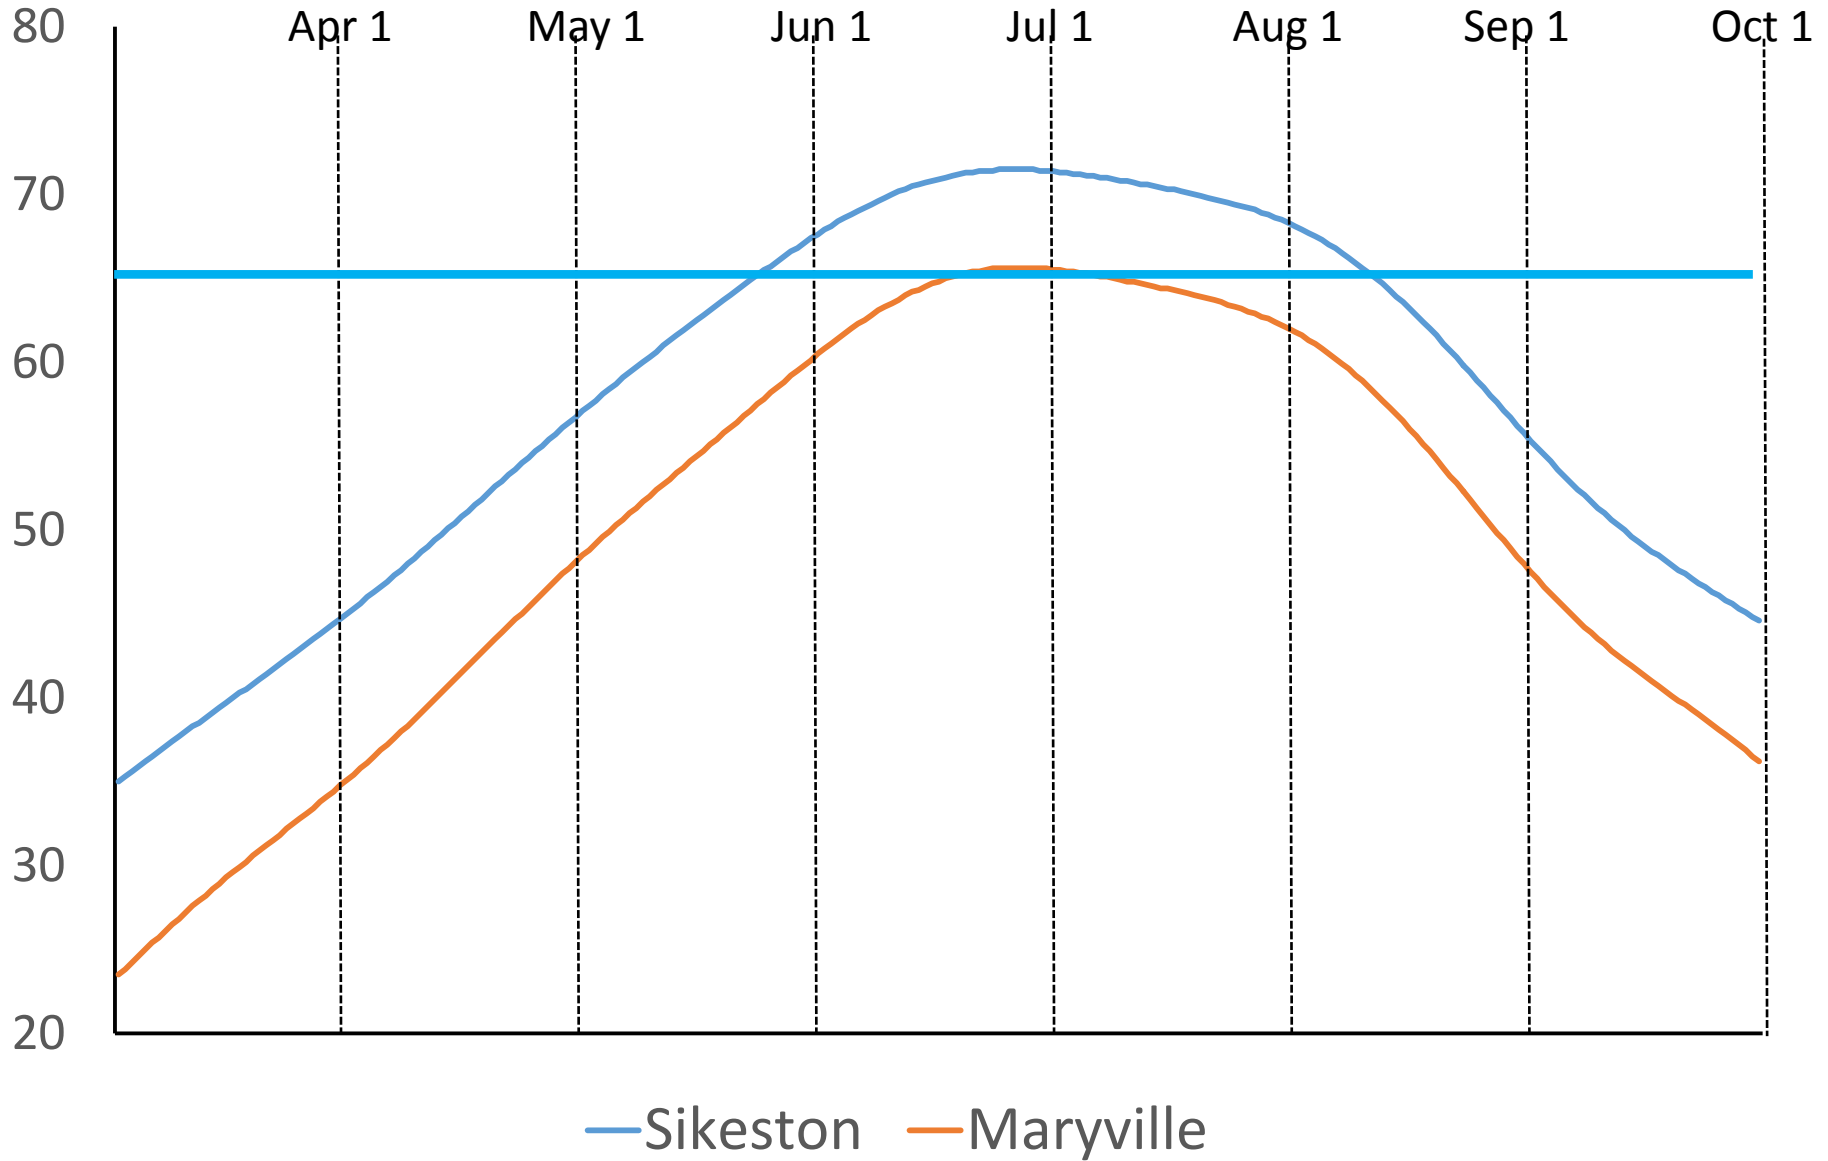

Daily Minimum Temperatures (°F)