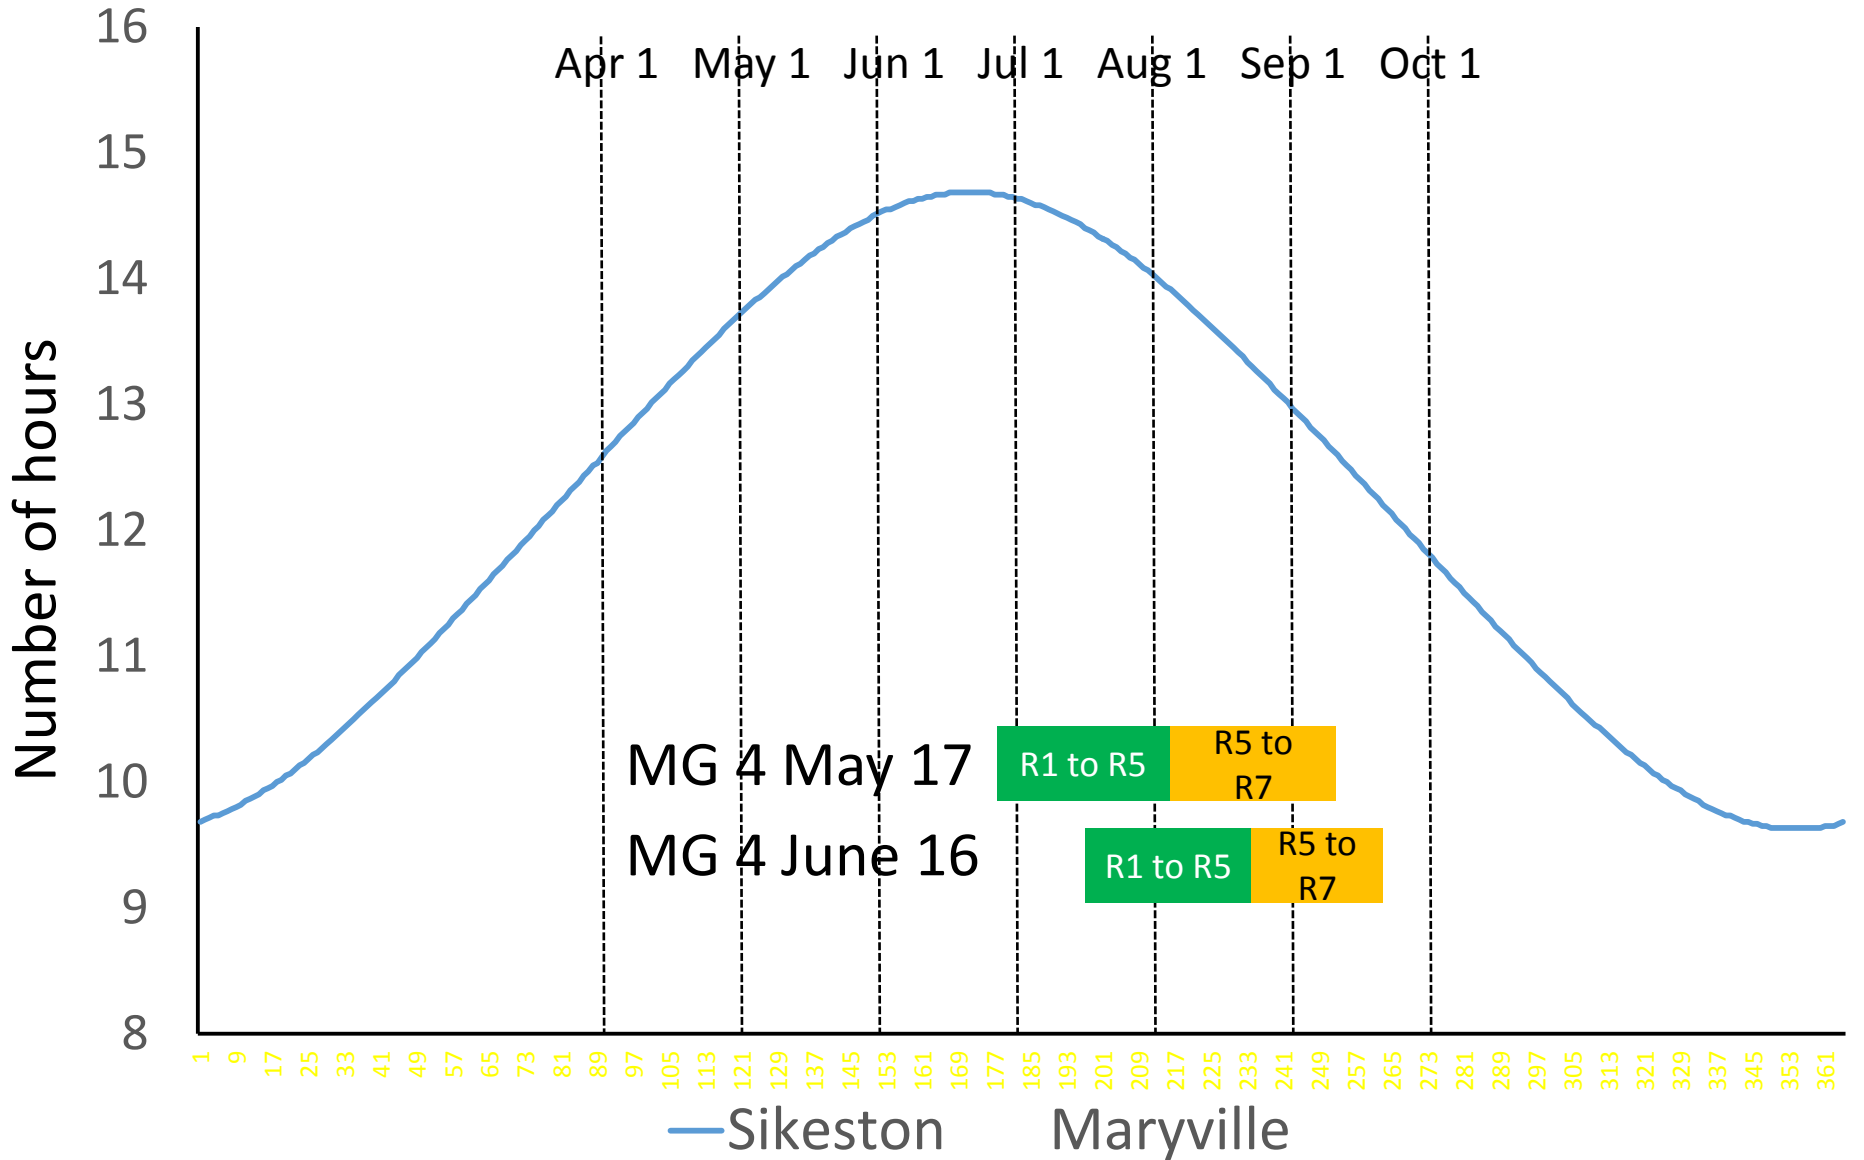

Reduced yield potential

Increased vulnerability
to season-ending freeze

Crop Productivity and Profitability

When Soybean Yield is Determined (indeterminate variety)

Effect of Short Term Drought Stress on Soybean Grain Yield

Effect of Maturity Group and Planting Date on Soybean Development, Portageville

Crop Productivity and Profitability

Photoperiod Length

Photoperiod Length

Available Light Energy (MJ/M²)

Available Light Energy (MJ/M²)