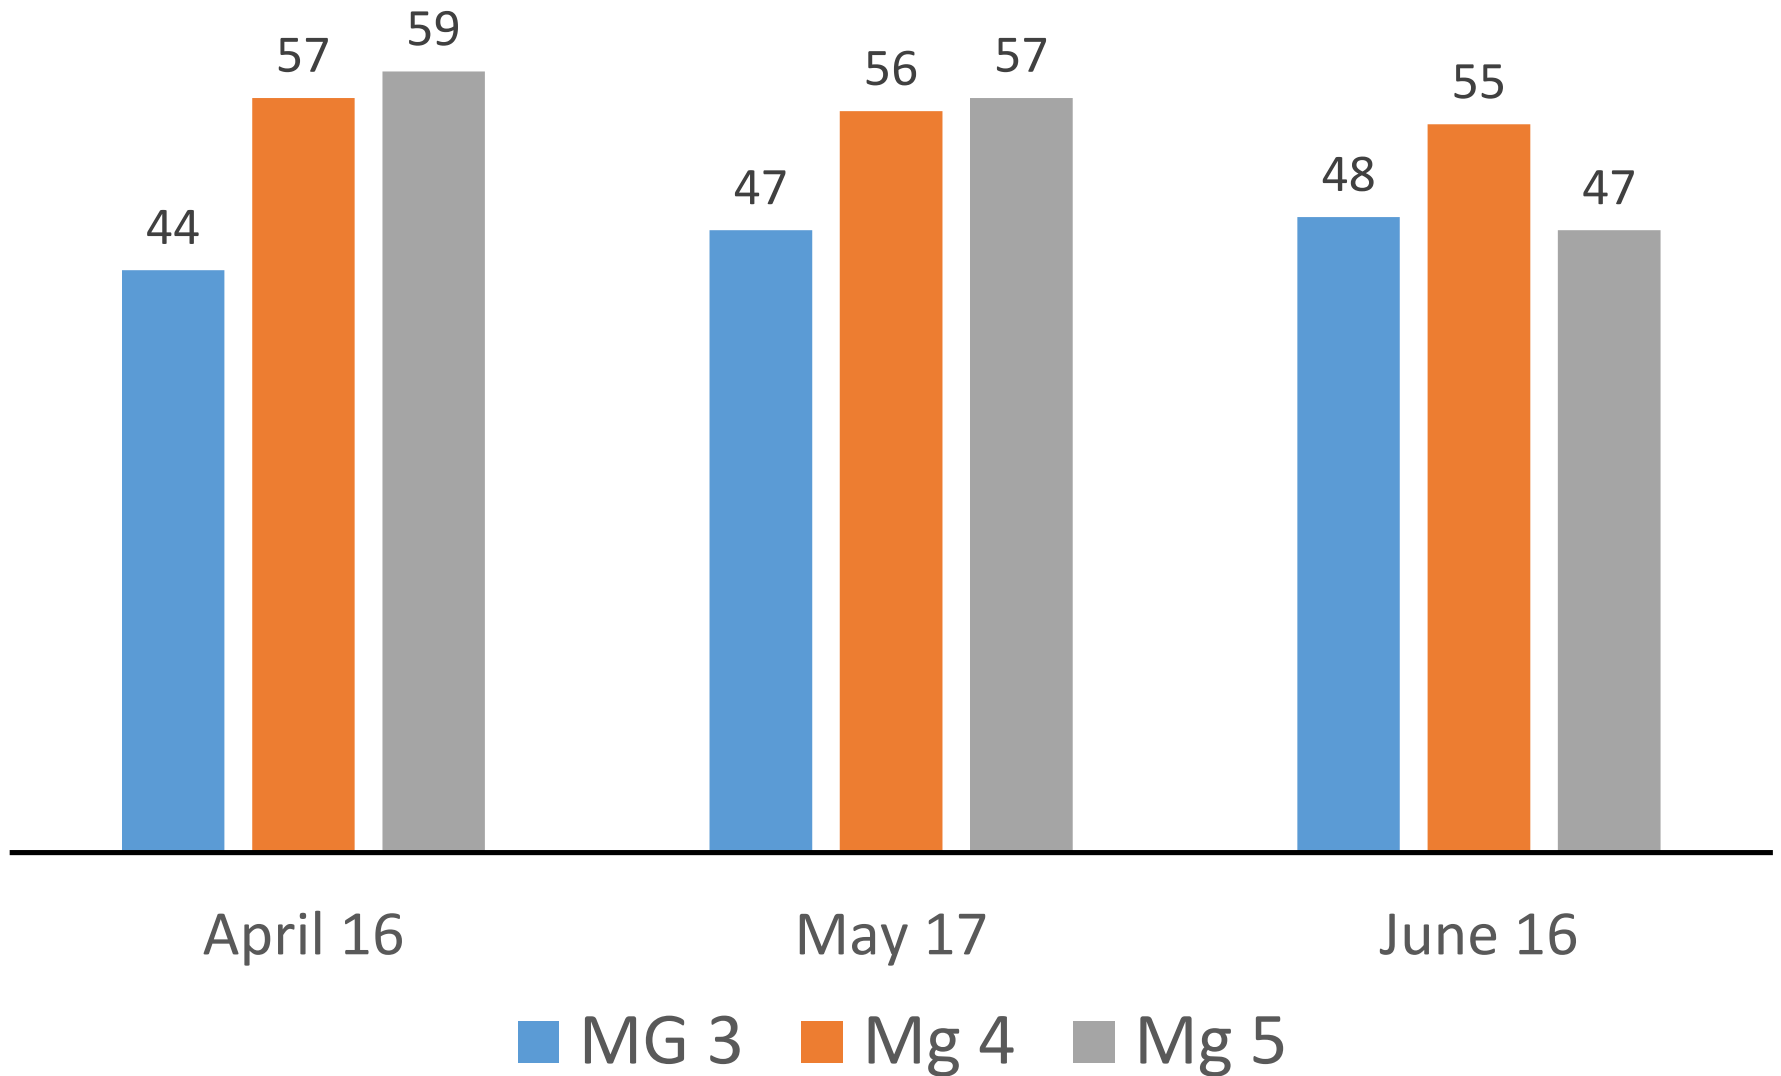

Effect of Maturity Group and Planting Date on Soybean Development, Portageville

Crop Productivity and Profitability

Photoperiod Length

Photoperiod Length

Available Light Energy (MJ/M²)

Available Light Energy (MJ/M²)

Daily Temperatures (°F)

Daily Maximum Temperatures (°F)

Daily Minimum Temperatures (°F)

Normal Weekly Precipitation Totals for Sikeston, MO

Normal Weekly Precipitation Totals for Sikeston, MO

Normal Weekly Precipitation Totals

Effect of Planting Date on Soybean Yield

Portageville

Effect of Planting Date on Corn and Soybean Yields

Soybean Response to Late Planting

Bill Wiebold
University of Missouri Extension