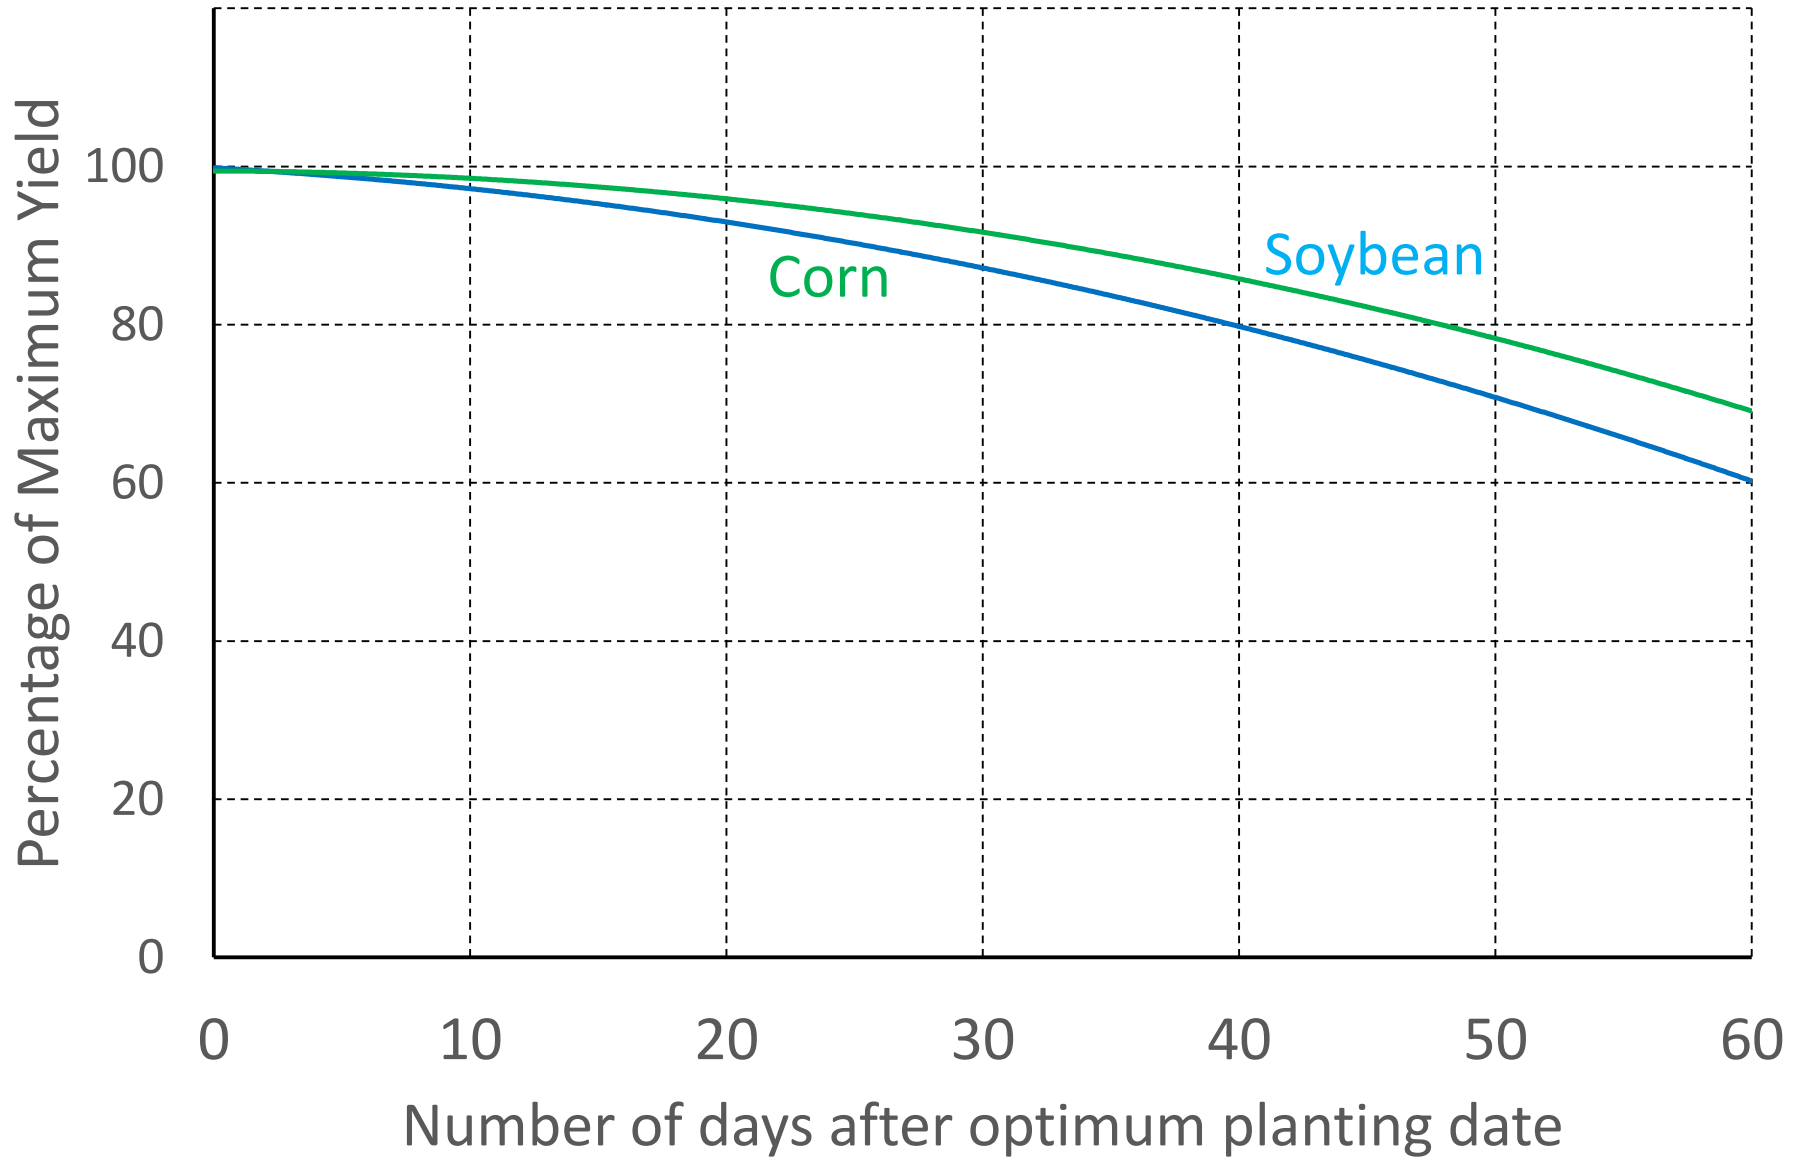

Effect of Maturity Group and Planting Date on Soybean Development, Portageville

Crop Productivity and Profitability

Photoperiod Length

Photoperiod Length

Available Light Energy (MJ/M²)

Available Light Energy (MJ/M²)

Effect of Planting Date on Soybean Yield

Portageville

Effect of Planting Date on Corn and Soybean Yields

Soybean Response to Late Planting

Bill Wiebold
University of Missouri Extension