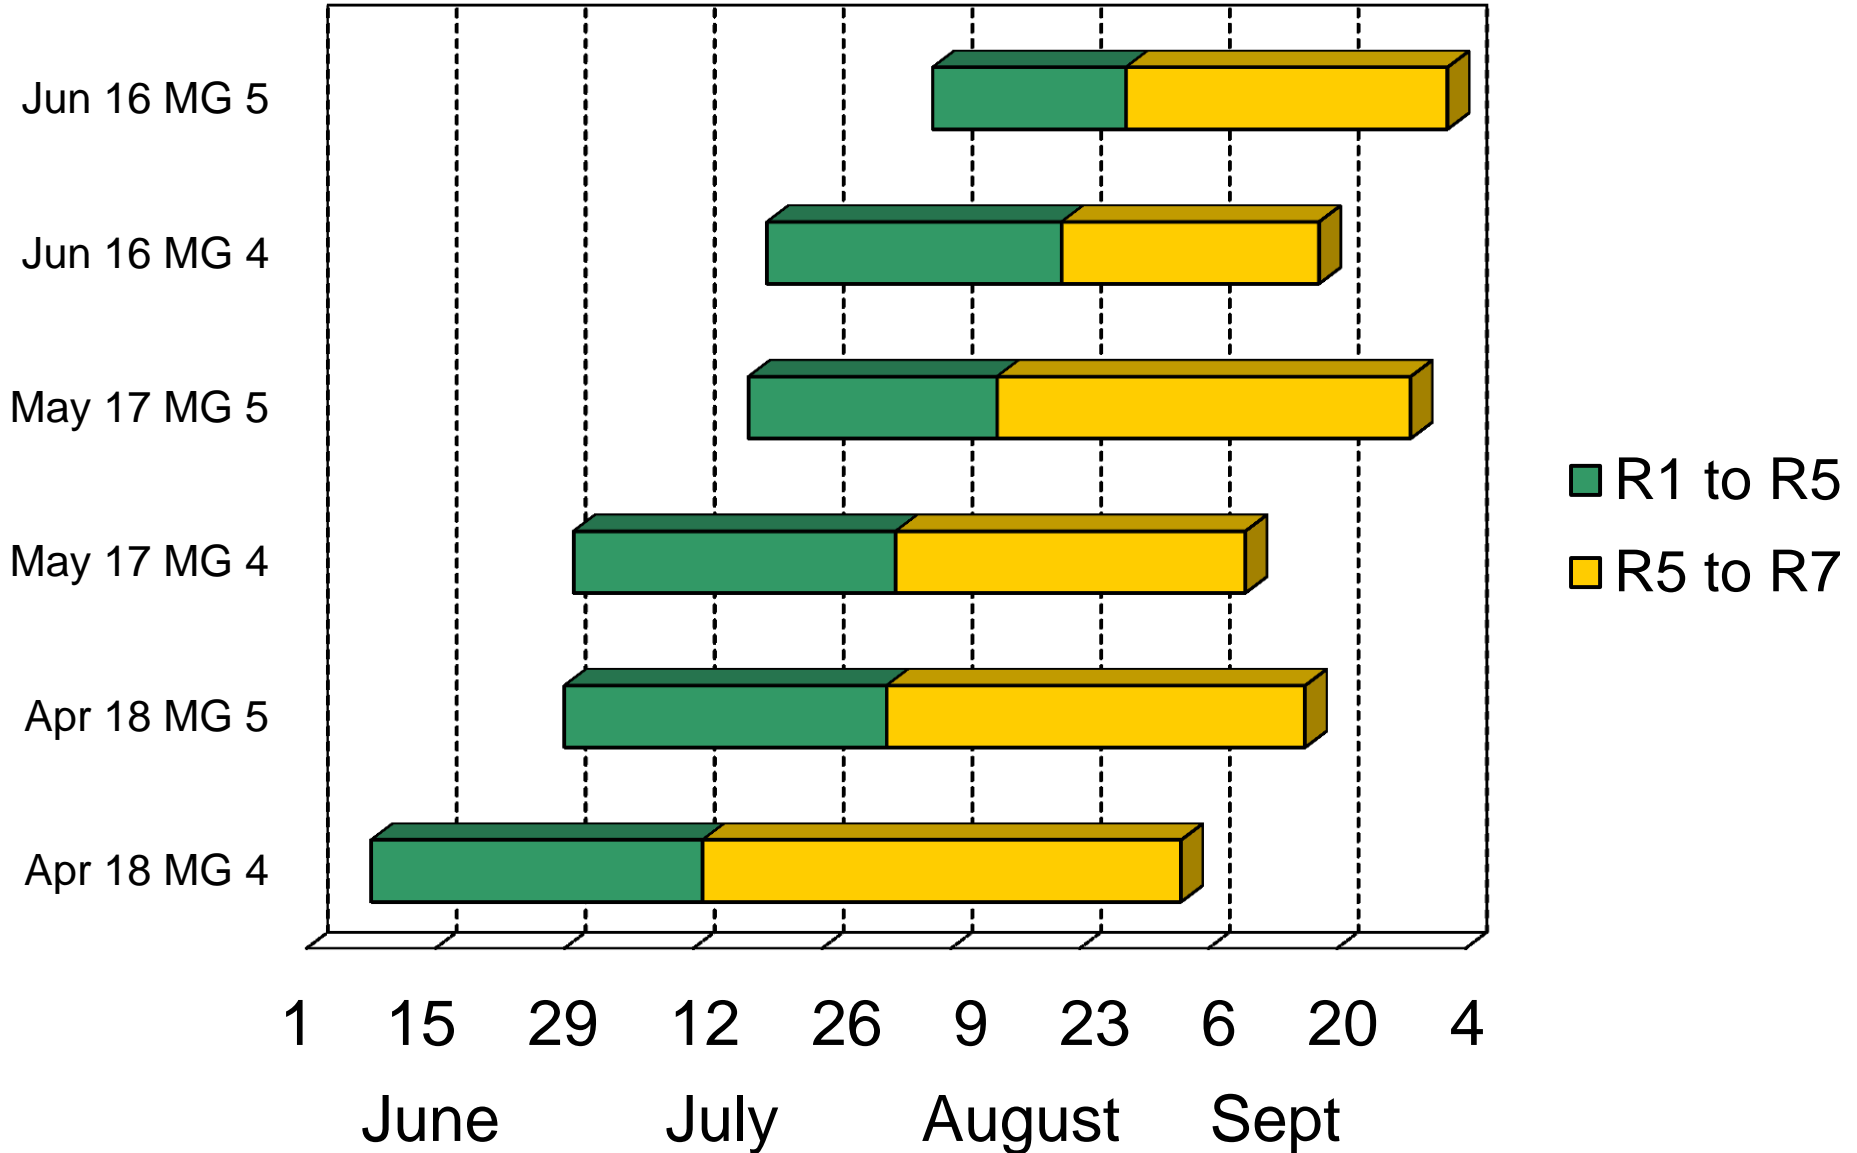

by Missouri District

Corn Planting Progress in 2015

by district

Focus on Two Impacts from Delayed Planting

Reduced yield potential

Increased vulnerability
to season-ending freeze

Focus on Two Impacts from Delayed Planting

Reduced yield potential

Increased vulnerability
to season-ending freeze

Crop Productivity and Profitability

When Soybean Yield is Determined (indeterminate variety)

Effect of Short Term Drought Stress on Soybean Grain Yield

Effect of Maturity Group and Planting Date on Soybean Development, Portageville

Crop Productivity and Profitability

Photoperiod Length

Photoperiod Length

Available Light Energy (MJ/M²)

Available Light Energy (MJ/M²)