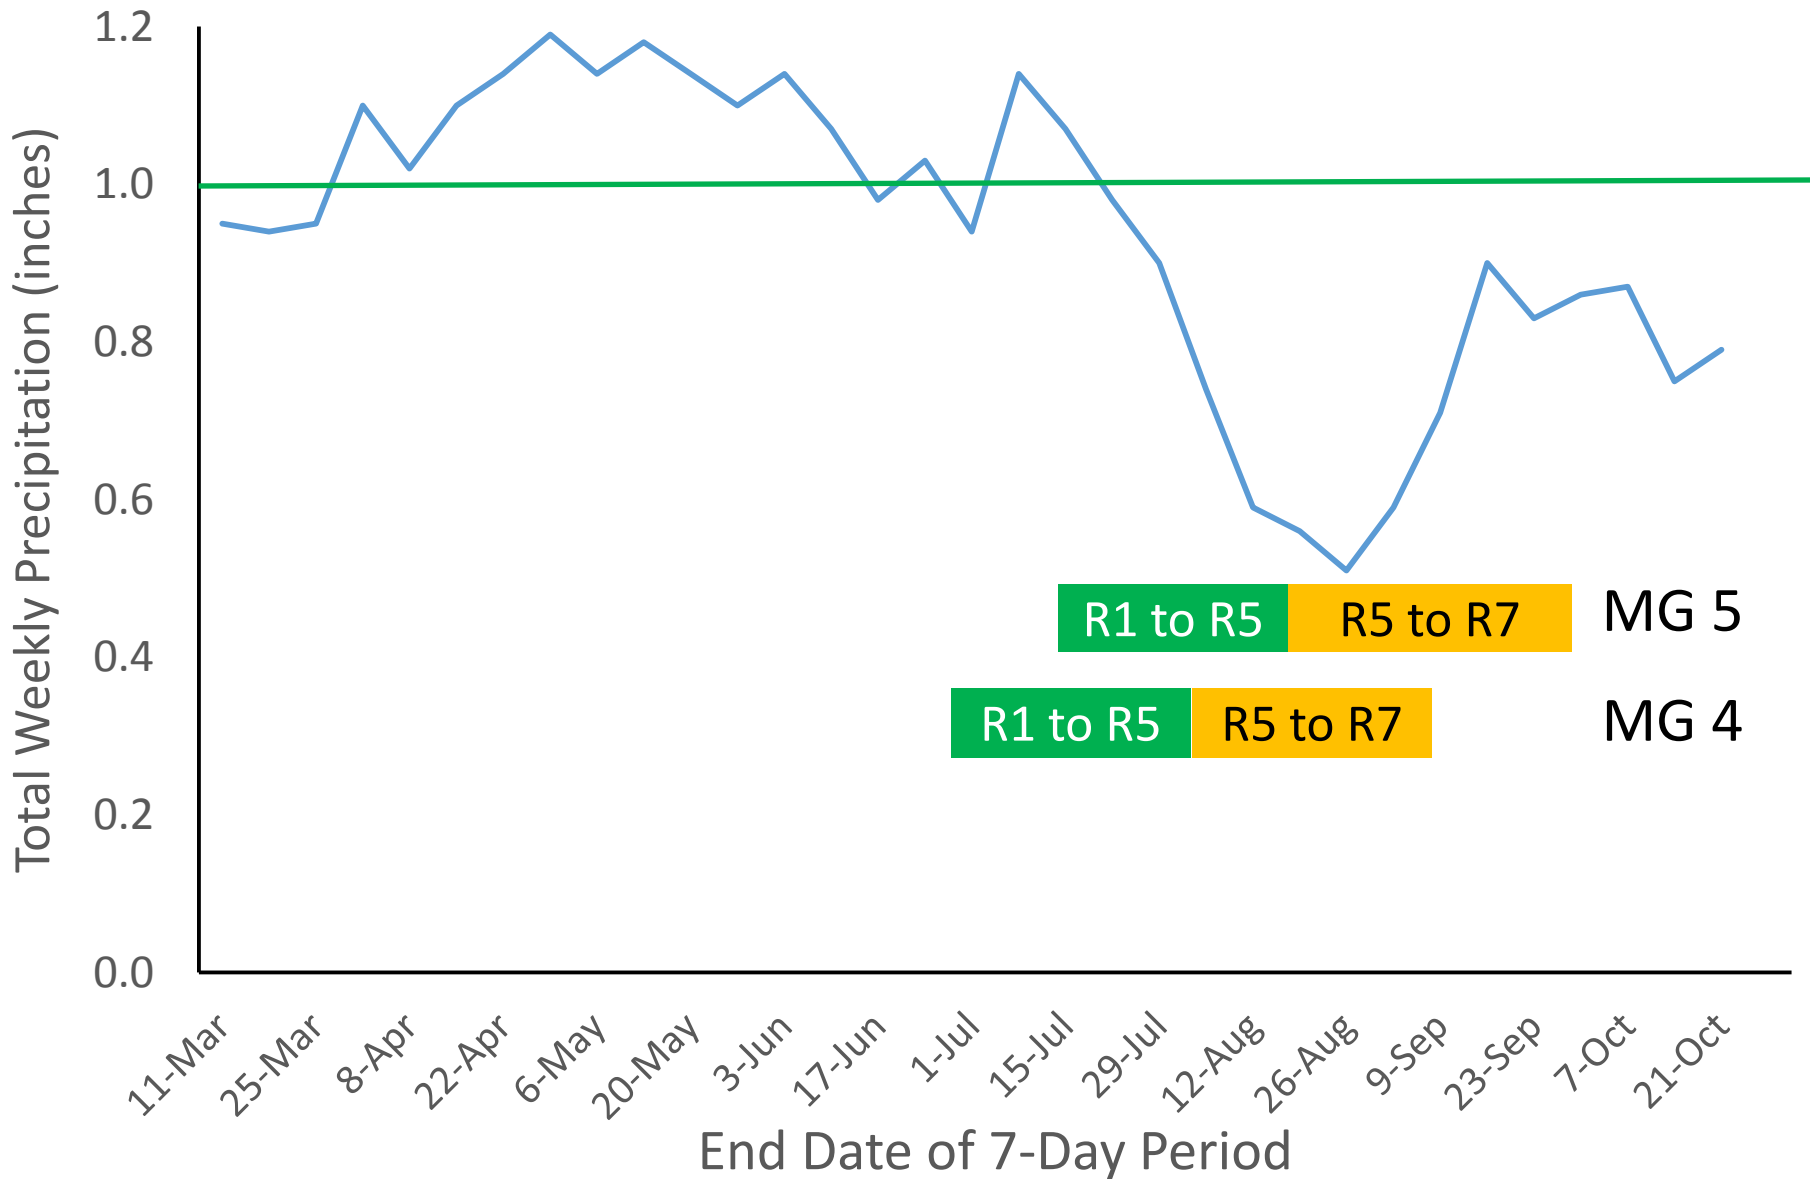

Effect of Maturity Group and Planting Date on Soybean Development, Portageville

Crop Productivity and Profitability

Photoperiod Length

Photoperiod Length

Available Light Energy (MJ/M²)

Available Light Energy (MJ/M²)

Daily Temperatures (°F)

Daily Maximum Temperatures (°F)

Daily Minimum Temperatures (°F)

Normal Weekly Precipitation Totals for Sikeston, MO

Normal Weekly Precipitation Totals for Sikeston, MO

Normal Weekly Precipitation Totals

Effect of Planting Date on Soybean Yield

Portageville

Effect of Planting Date on Corn and Soybean Yields

Soybean Response to Late Planting

Bill Wiebold
University of Missouri Extension