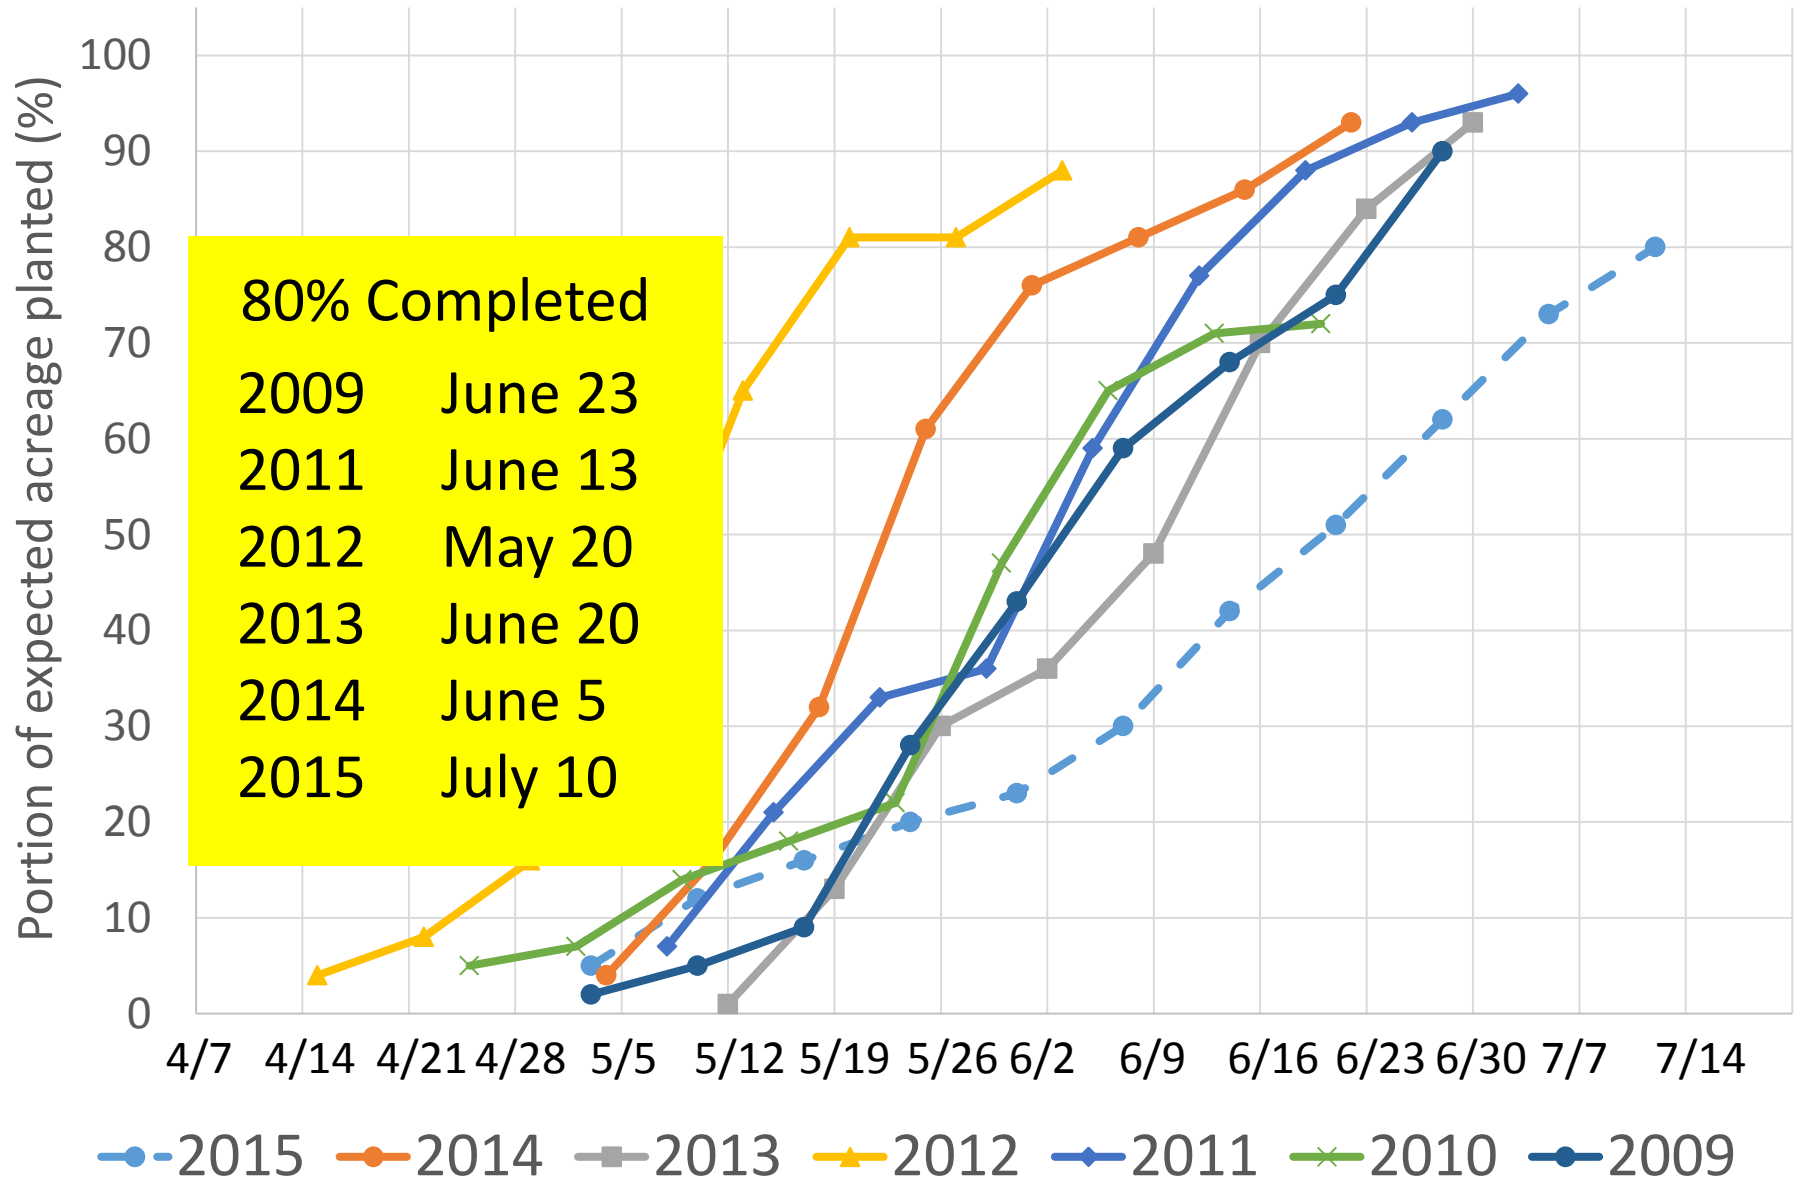

Soybean Response to Late Planting

Bill Wiebold
University of Missouri Extension

Soybean Planting Progress - Missouri

Soybean Planting Progress in 2015

by Missouri District

Soybean Planting Progress in 2015

by Missouri District

Corn Planting Progress in 2015

by district

Focus on Two Impacts from Delayed Planting

Reduced yield potential

Increased vulnerability
to season-ending freeze

Focus on Two Impacts from Delayed Planting

Reduced yield potential

Increased vulnerability
to season-ending freeze

Crop Productivity and Profitability

When Soybean Yield is Determined (indeterminate variety)

Effect of Short Term Drought Stress on Soybean Grain Yield