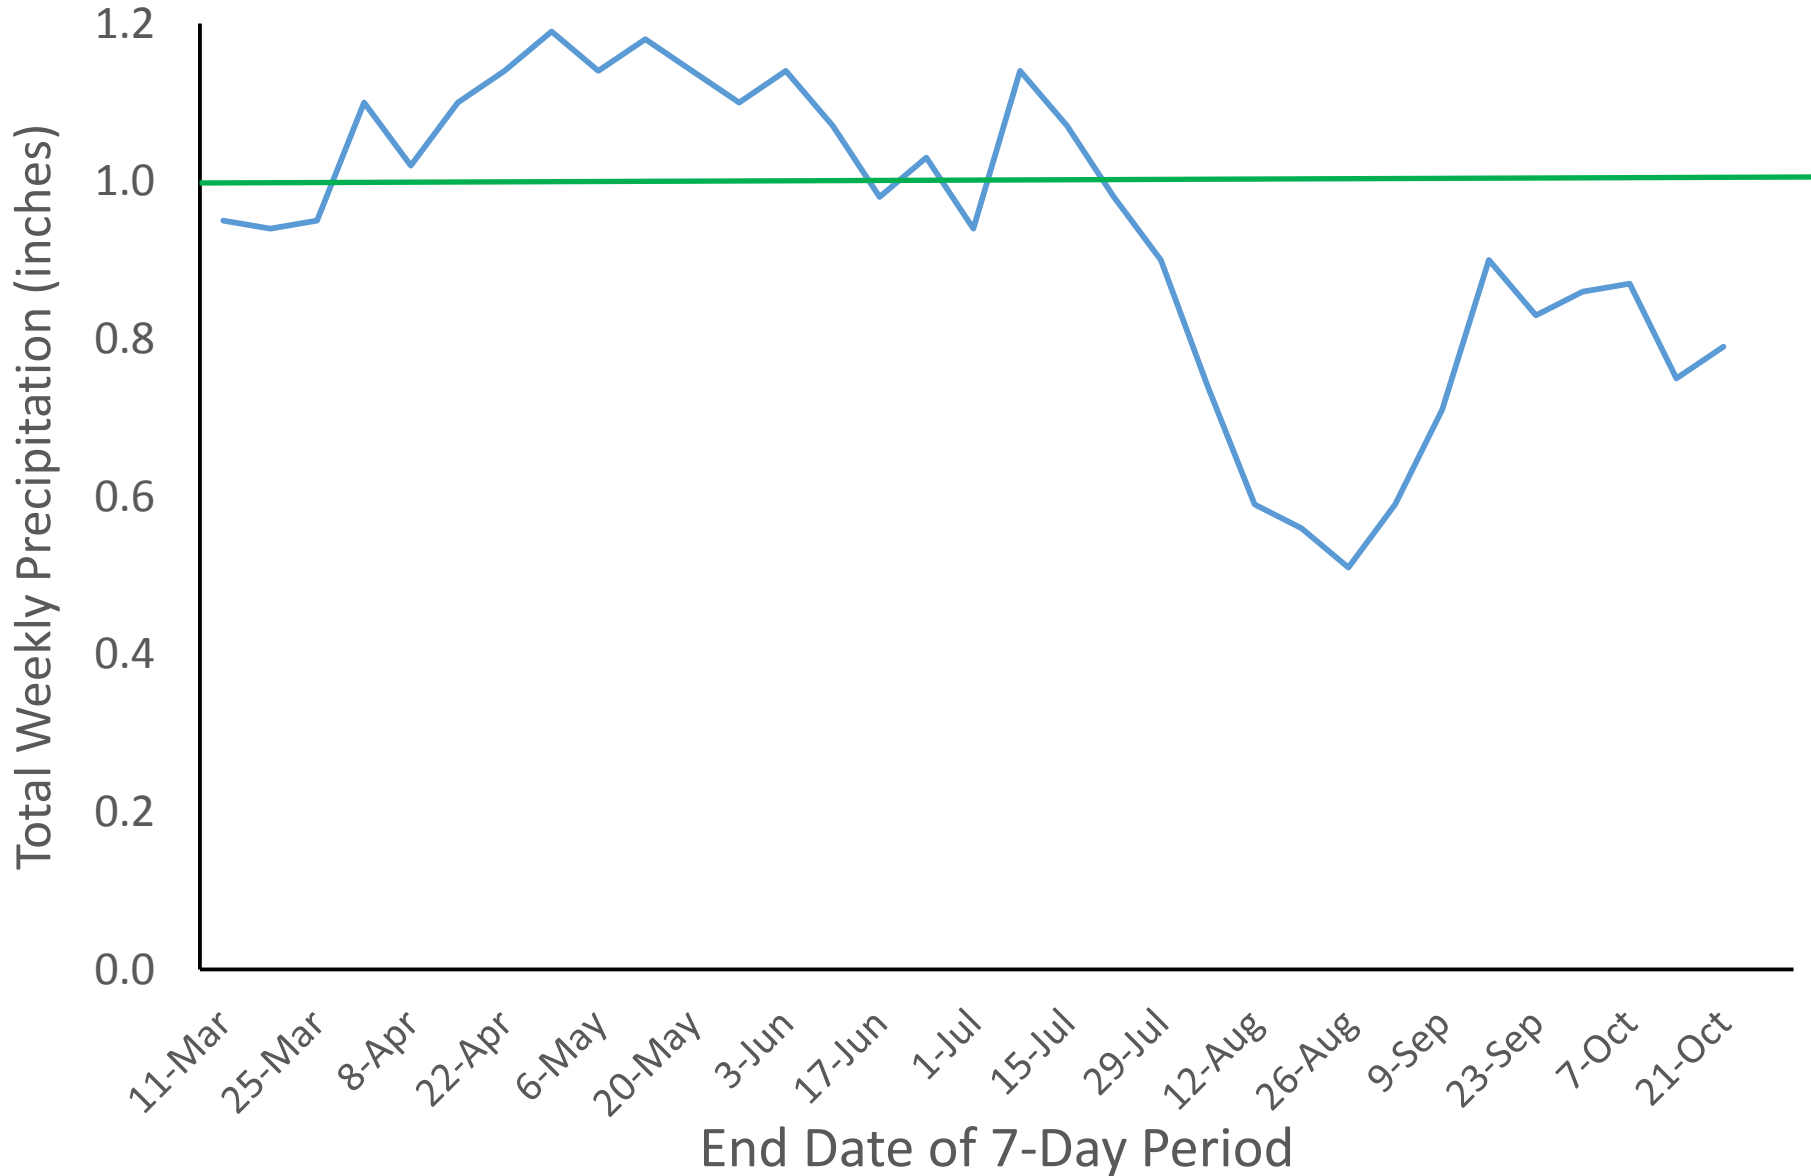

Normal Weekly Precipitation Totals for Sikeston, MO