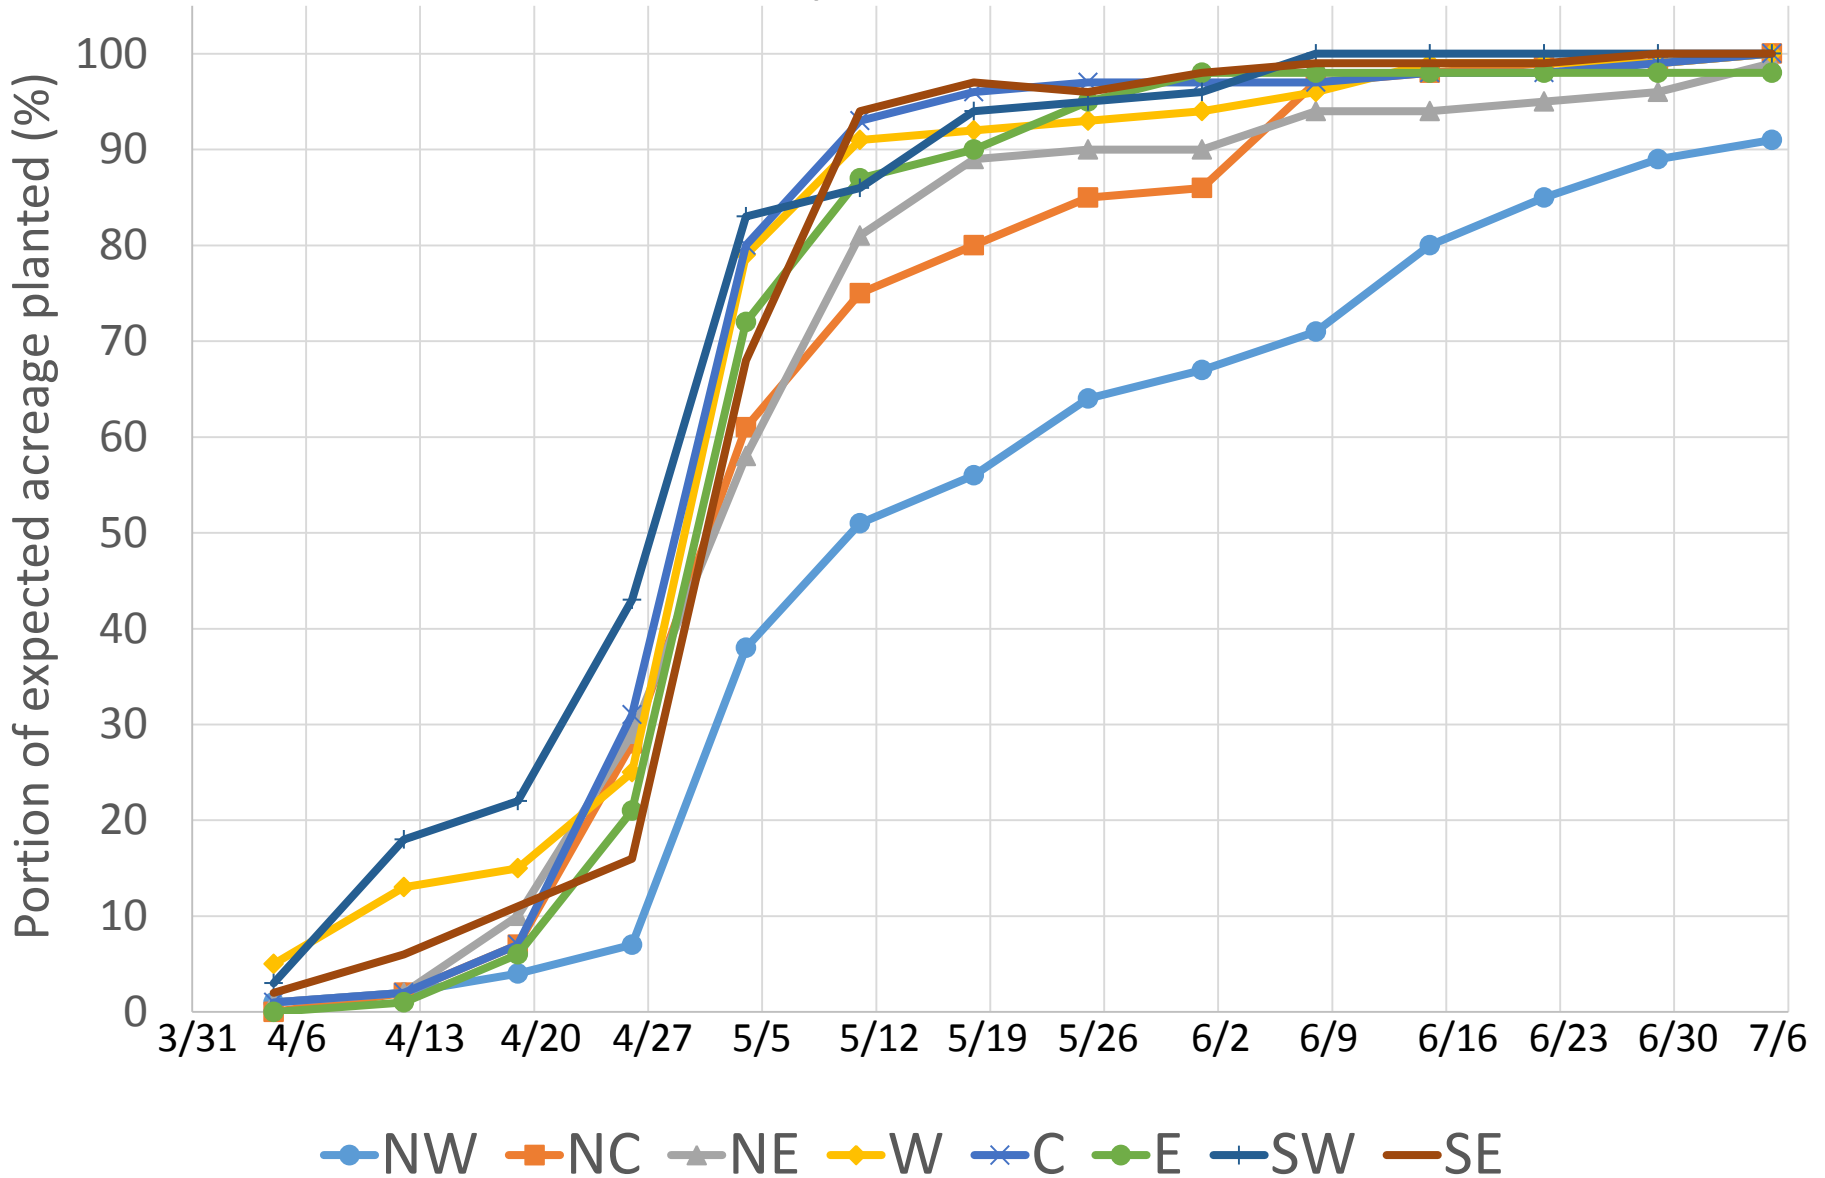

Soybean Response to Late Planting

Bill Wiebold
University of Missouri Extension

Soybean Planting Progress - Missouri

Soybean Planting Progress in 2015

by Missouri District

Soybean Planting Progress in 2015

by Missouri District

Corn Planting Progress in 2015

by district

Focus on Two Impacts from Delayed Planting

Reduced yield potential

Increased vulnerability
to season-ending freeze

Focus on Two Impacts from Delayed Planting

Reduced yield potential

Increased vulnerability
to season-ending freeze

Crop Productivity and Profitability

When Soybean Yield is Determined (indeterminate variety)

Effect of Short Term Drought Stress on Soybean Grain Yield

Effect of Maturity Group and Planting Date on Soybean Development, Portageville

Crop Productivity and Profitability

Photoperiod Length

Photoperiod Length

Available Light Energy (MJ/M²)

Available Light Energy (MJ/M²)