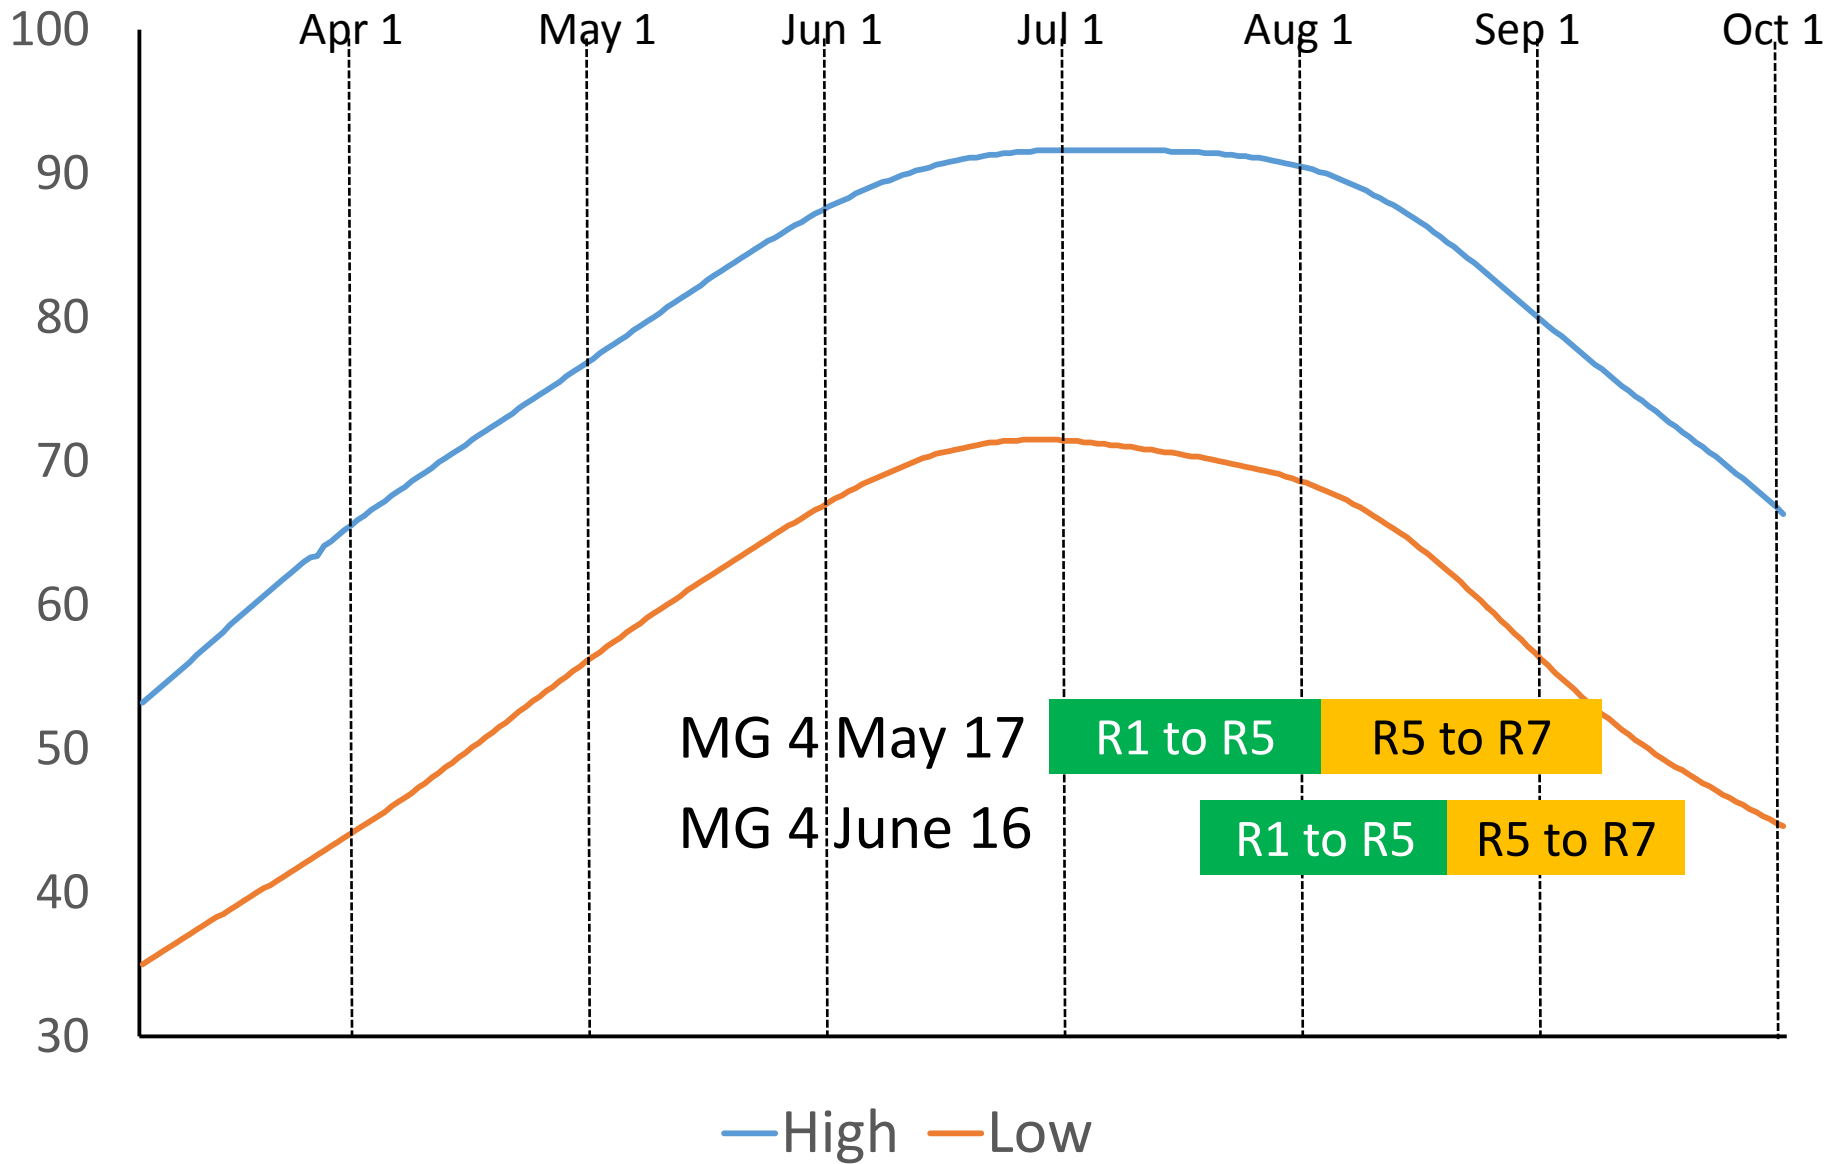

Reduced yield potential

Increased vulnerability
to season-ending freeze

Crop Productivity and Profitability

When Soybean Yield is Determined (indeterminate variety)

Effect of Short Term Drought Stress on Soybean Grain Yield

Effect of Maturity Group and Planting Date on Soybean Development, Portageville

Crop Productivity and Profitability

Photoperiod Length

Photoperiod Length

Available Light Energy (MJ/M²)

Available Light Energy (MJ/M²)

Daily Temperatures (°F)

Daily Maximum Temperatures (°F)

Daily Minimum Temperatures (°F)

Normal Weekly Precipitation Totals for Sikeston, MO

Normal Weekly Precipitation Totals for Sikeston, MO

Normal Weekly Precipitation Totals