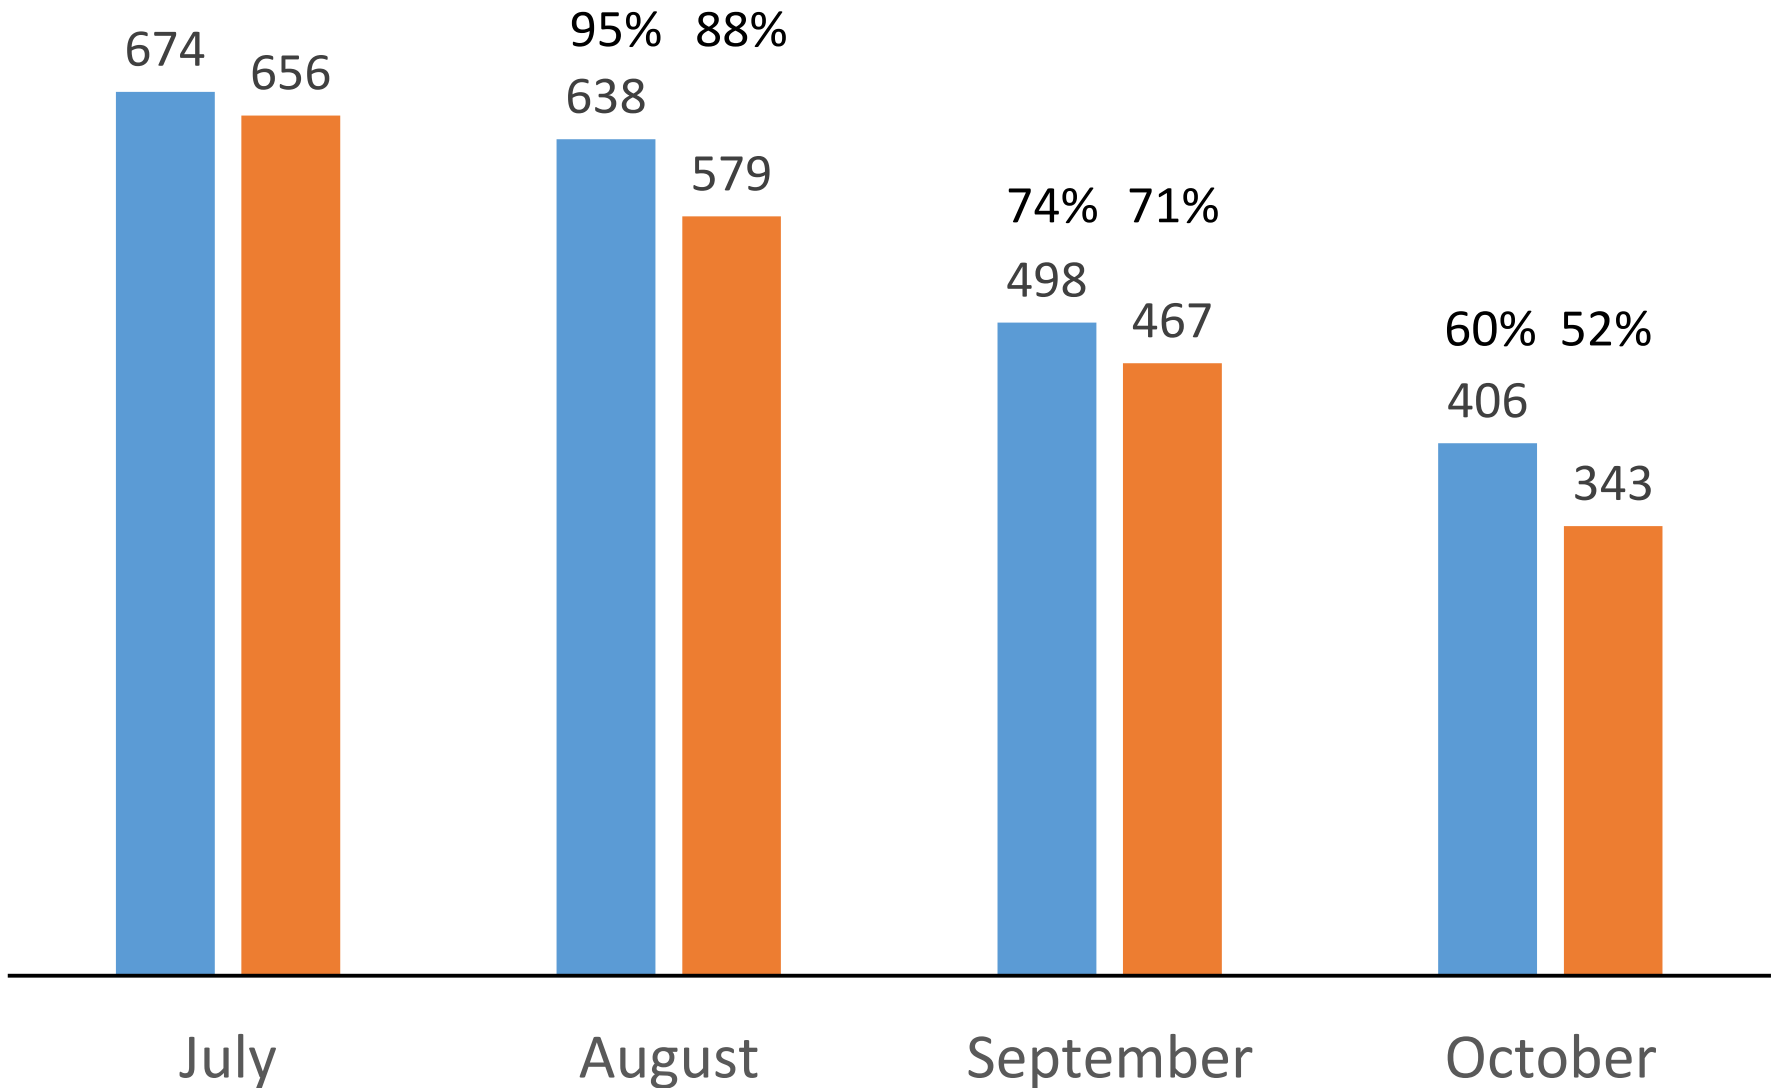

Effect of Maturity Group and Planting Date on Soybean Development, Portageville

Crop Productivity and Profitability

Photoperiod Length

Photoperiod Length

Available Light Energy (MJ/M²)

Available Light Energy (MJ/M²)