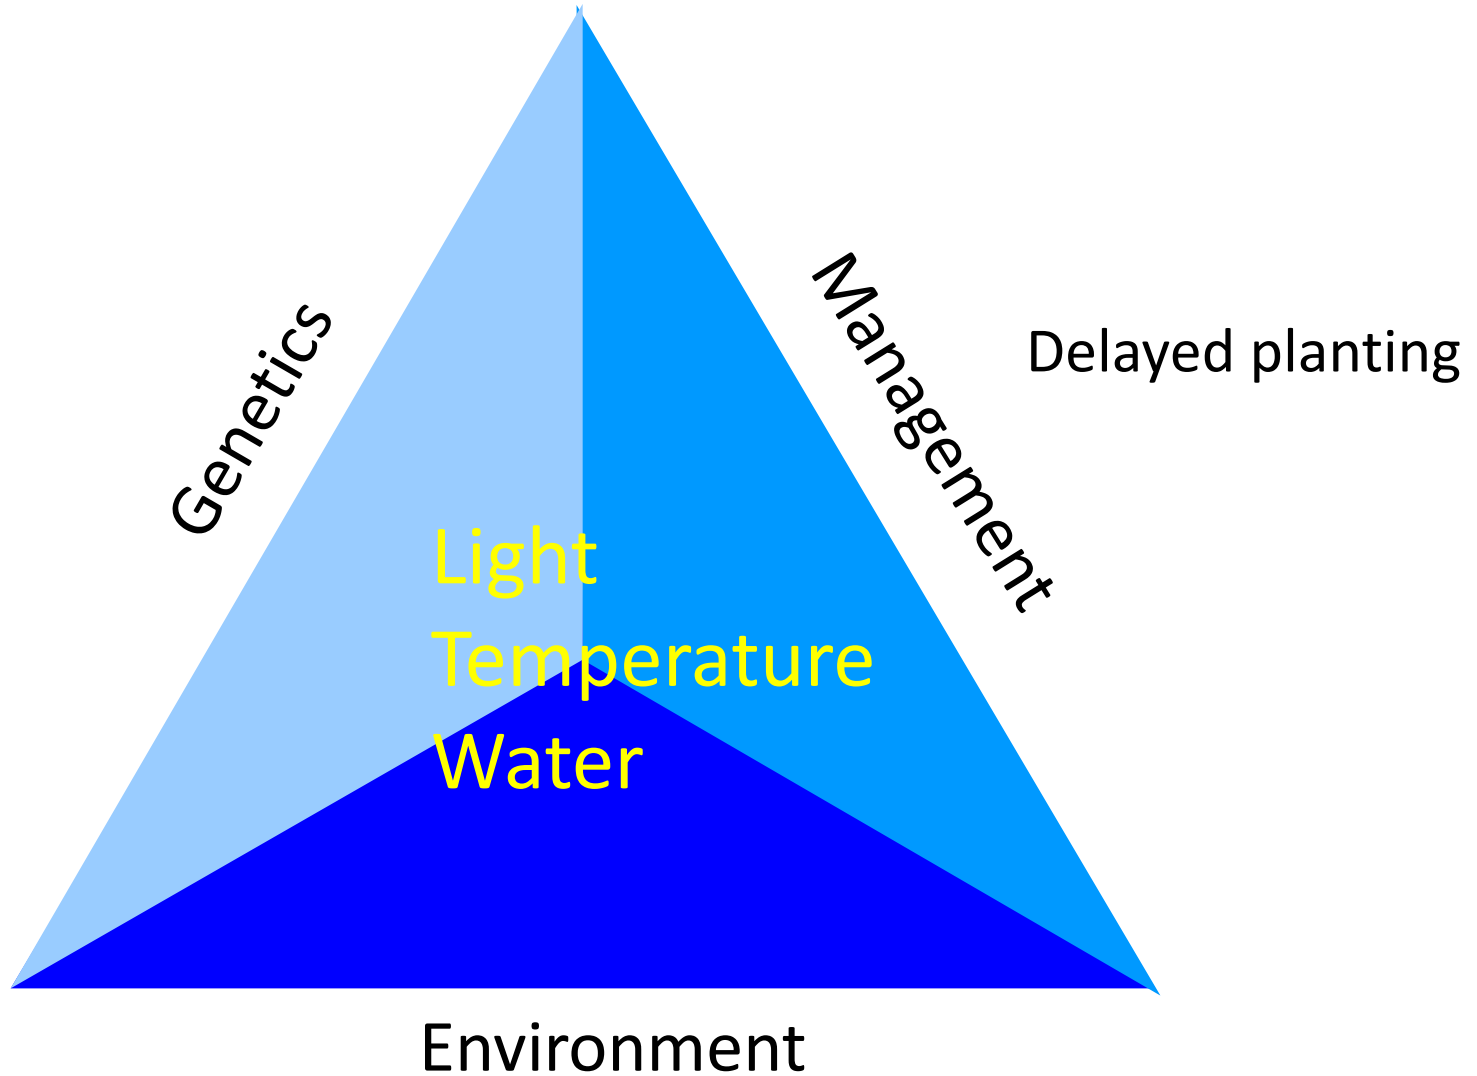

by Missouri District

Corn Planting Progress in 2015

by district

Focus on Two Impacts from Delayed Planting

Reduced yield potential

Increased vulnerability
to season-ending freeze

Focus on Two Impacts from Delayed Planting

Reduced yield potential

Increased vulnerability
to season-ending freeze

Crop Productivity and Profitability

When Soybean Yield is Determined (indeterminate variety)

Effect of Short Term Drought Stress on Soybean Grain Yield

Effect of Maturity Group and Planting Date on Soybean Development, Portageville

Crop Productivity and Profitability

Photoperiod Length

Photoperiod Length

Available Light Energy (MJ/M²)

Available Light Energy (MJ/M²)