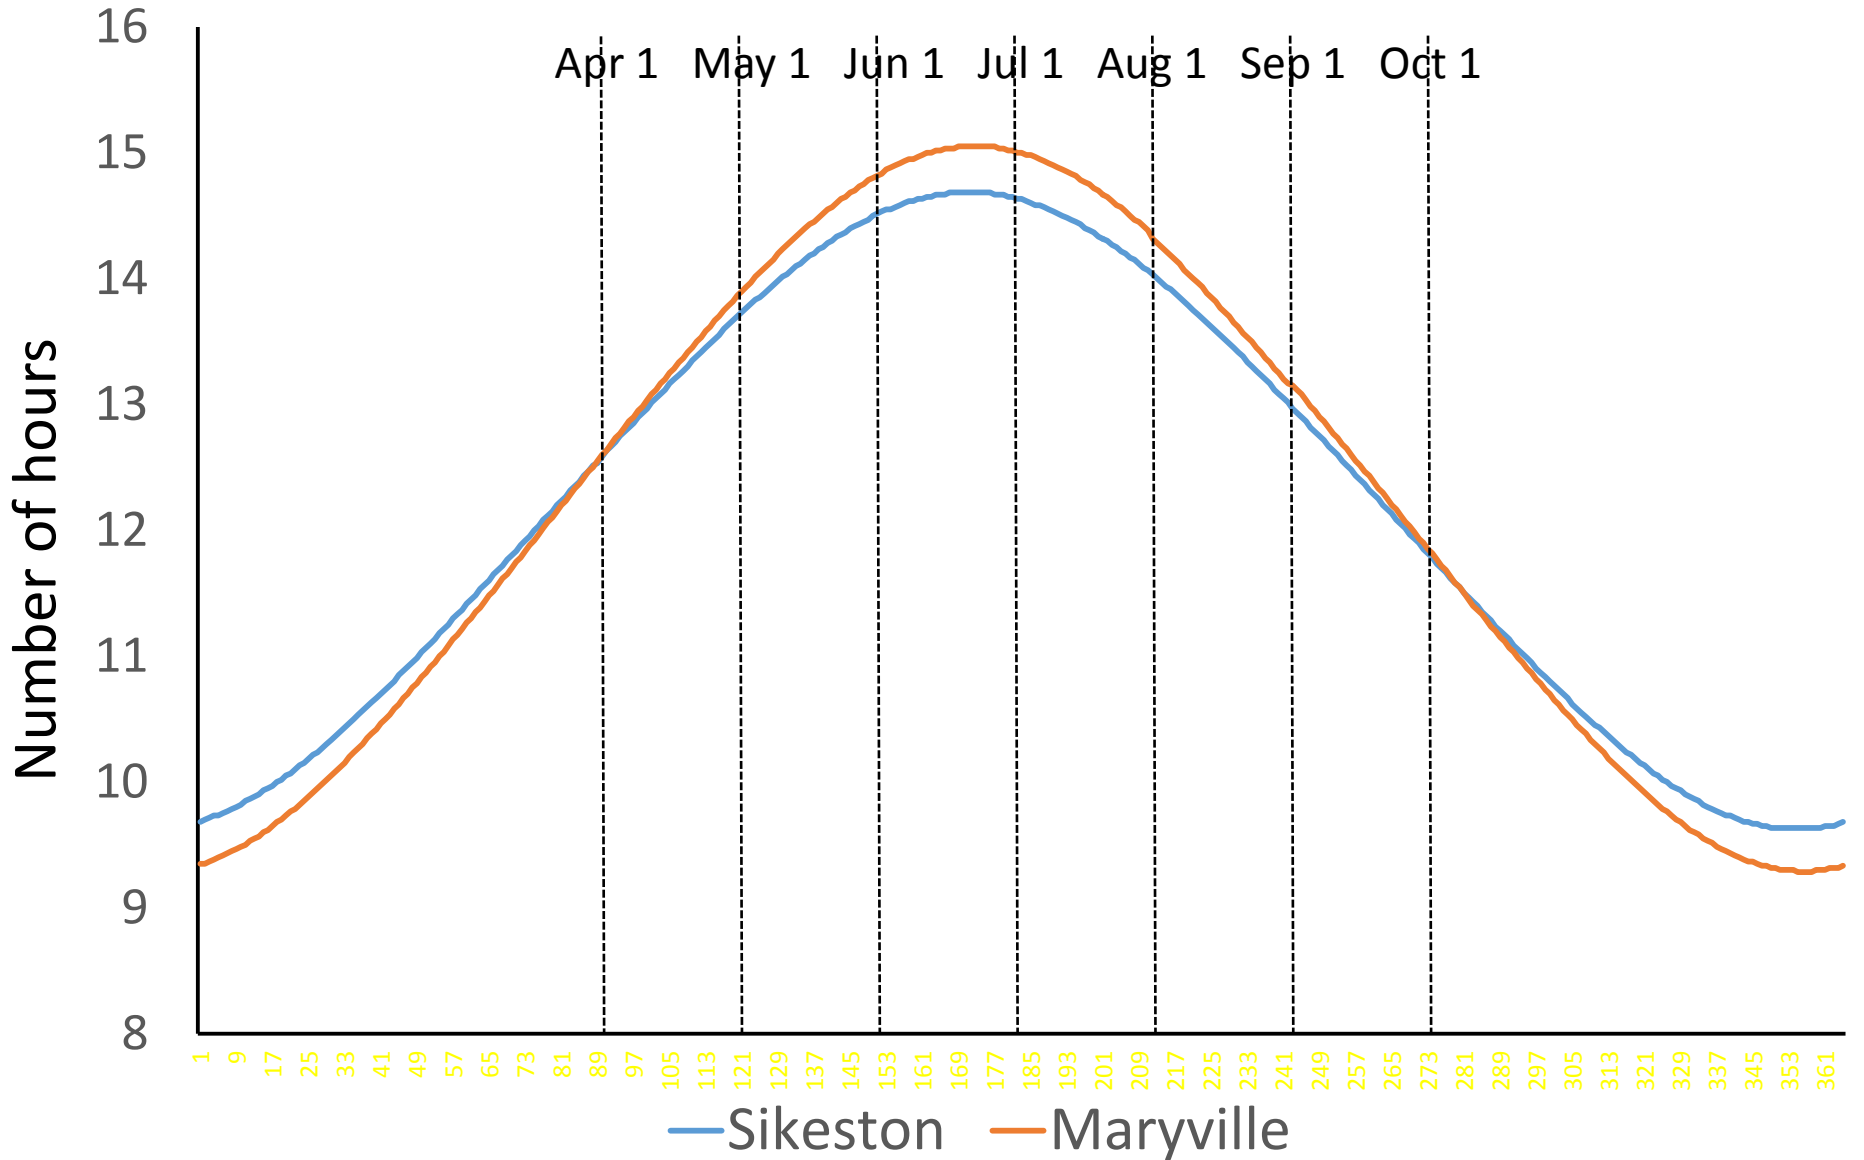

Effect of Maturity Group and Planting Date on Soybean Development, Portageville

Crop Productivity and Profitability

Photoperiod Length

Photoperiod Length

Available Light Energy (MJ/M²)

Available Light Energy (MJ/M²)