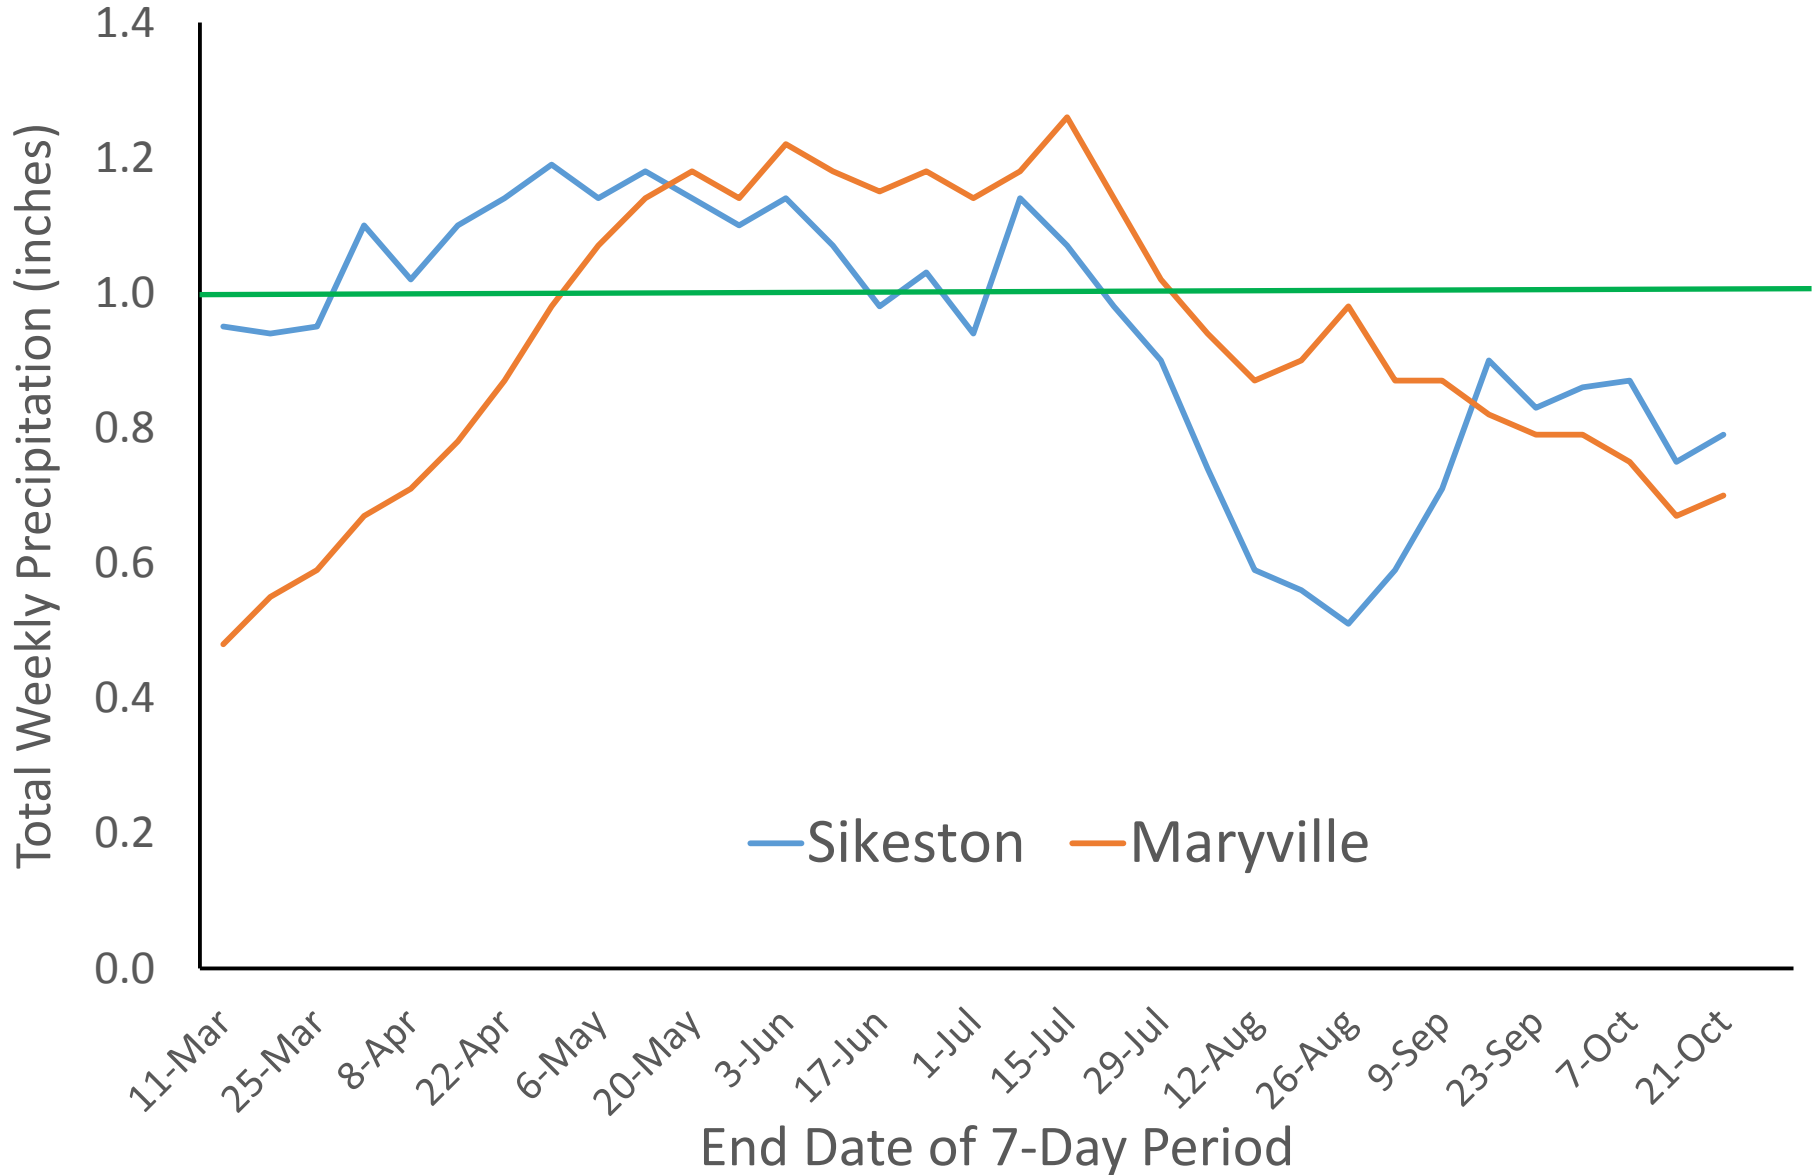

Effect of Maturity Group and Planting Date on Soybean Development, Portageville

Crop Productivity and Profitability

Photoperiod Length

Photoperiod Length

Available Light Energy (MJ/M²)

Available Light Energy (MJ/M²)

Effect of Planting Date on Soybean Yield

Portageville

Effect of Planting Date on Corn and Soybean Yields

Soybean Response to Late Planting

Bill Wiebold
University of Missouri Extension