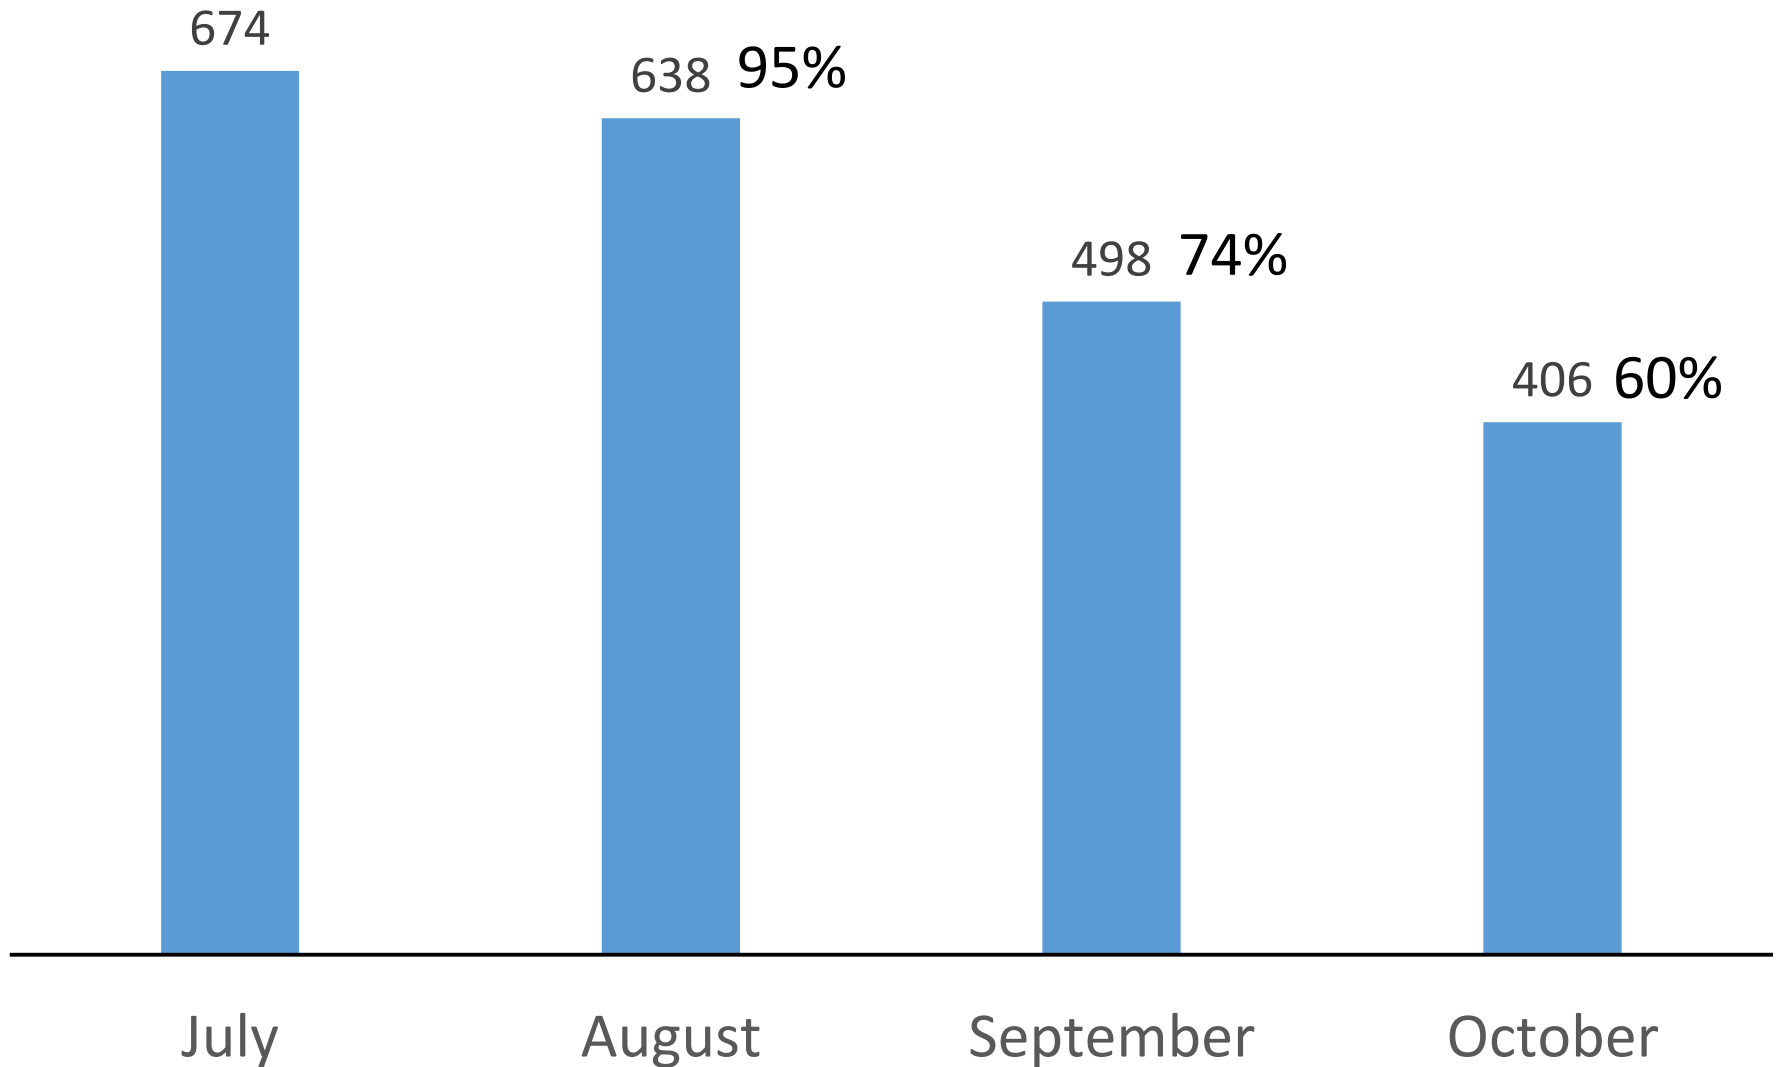

Effect of Maturity Group and Planting Date on Soybean Development, Portageville

Crop Productivity and Profitability

Photoperiod Length

Photoperiod Length

Available Light Energy (MJ/M²)

Available Light Energy (MJ/M²)