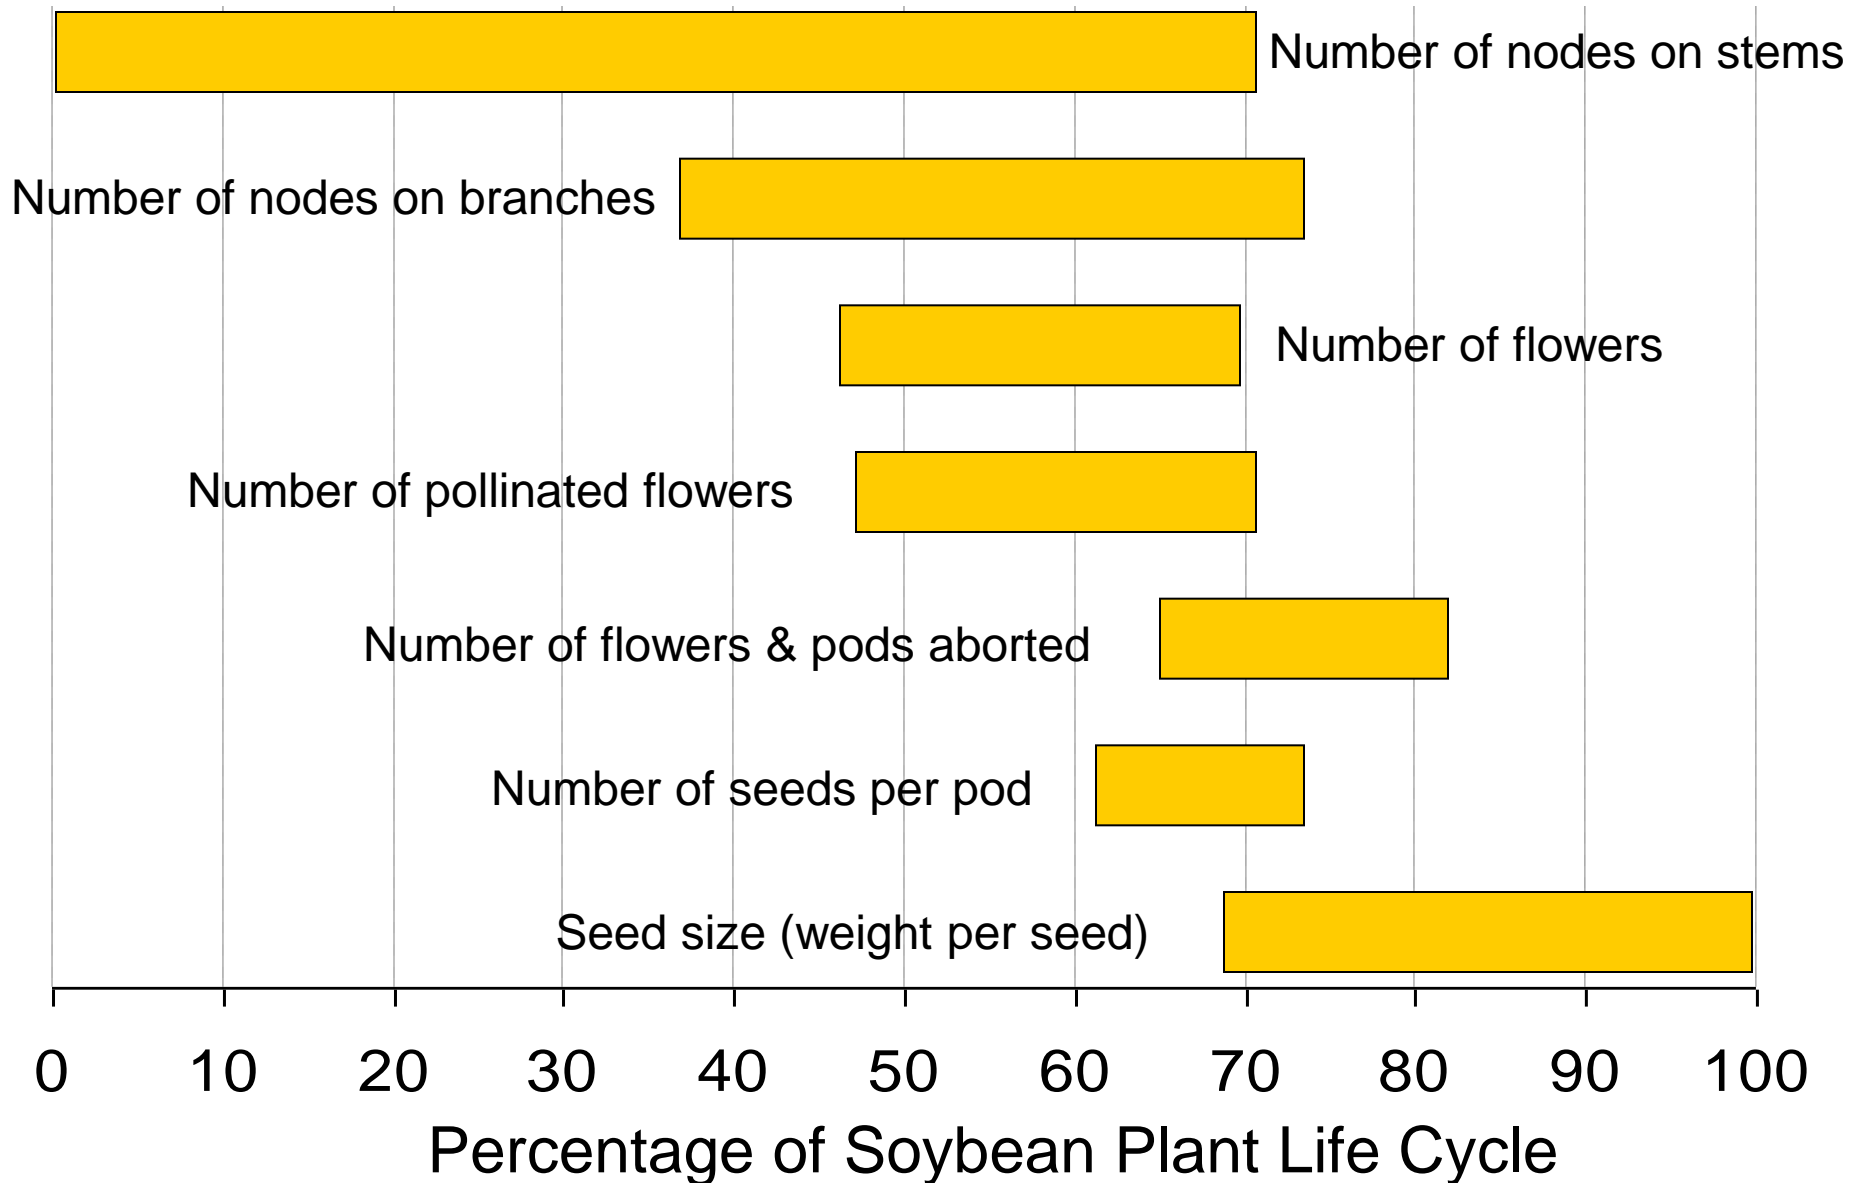

by Missouri District

Corn Planting Progress in 2015

by district

Focus on Two Impacts from Delayed Planting

Reduced yield potential

Increased vulnerability
to season-ending freeze

Focus on Two Impacts from Delayed Planting

Reduced yield potential

Increased vulnerability
to season-ending freeze

Crop Productivity and Profitability

When Soybean Yield is Determined (indeterminate variety)

Effect of Short Term Drought Stress on Soybean Grain Yield

Effect of Maturity Group and Planting Date on Soybean Development, Portageville

Crop Productivity and Profitability

Photoperiod Length

Photoperiod Length

Available Light Energy (MJ/M²)

Available Light Energy (MJ/M²)