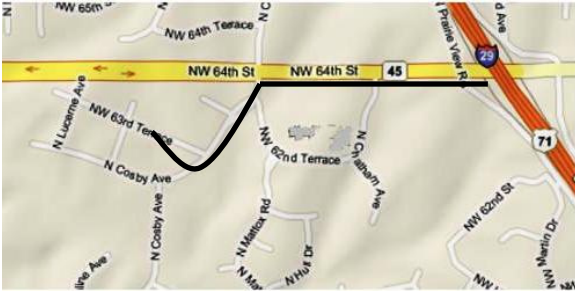

DIRECTIONS TO TUILERIES PLAZA
From I-29

- Take MO-45/NW 64th St. Exit
- Turn right at NW 64th St?MO-45/Tom Watson Pkwy.
- Turn left at N. Cosby Ave.
- Take the 1st right onto NW 63rd Terrace
- Building #18 is on the right
- (Close to Epic Bike & Sport)