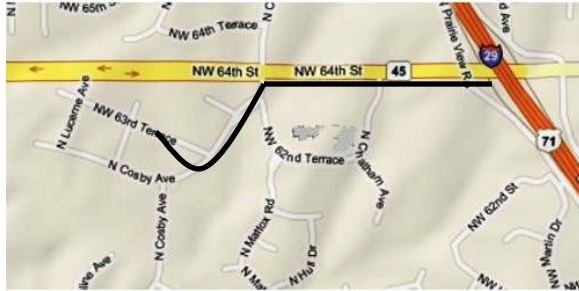

DIRECTIONS TO TUILERIES PLAZA
From I-29

- Take MO-45/NW 64th St. Exit
- Turn right at NW 64th St?MO-45/Tom Watson Pkwy.
- Turn left at N. Cosby Ave.
- Take the 1st right onto NW 63rd Terrace
- Building #18 is on the right
- (Close to Epic Bike & Sport)