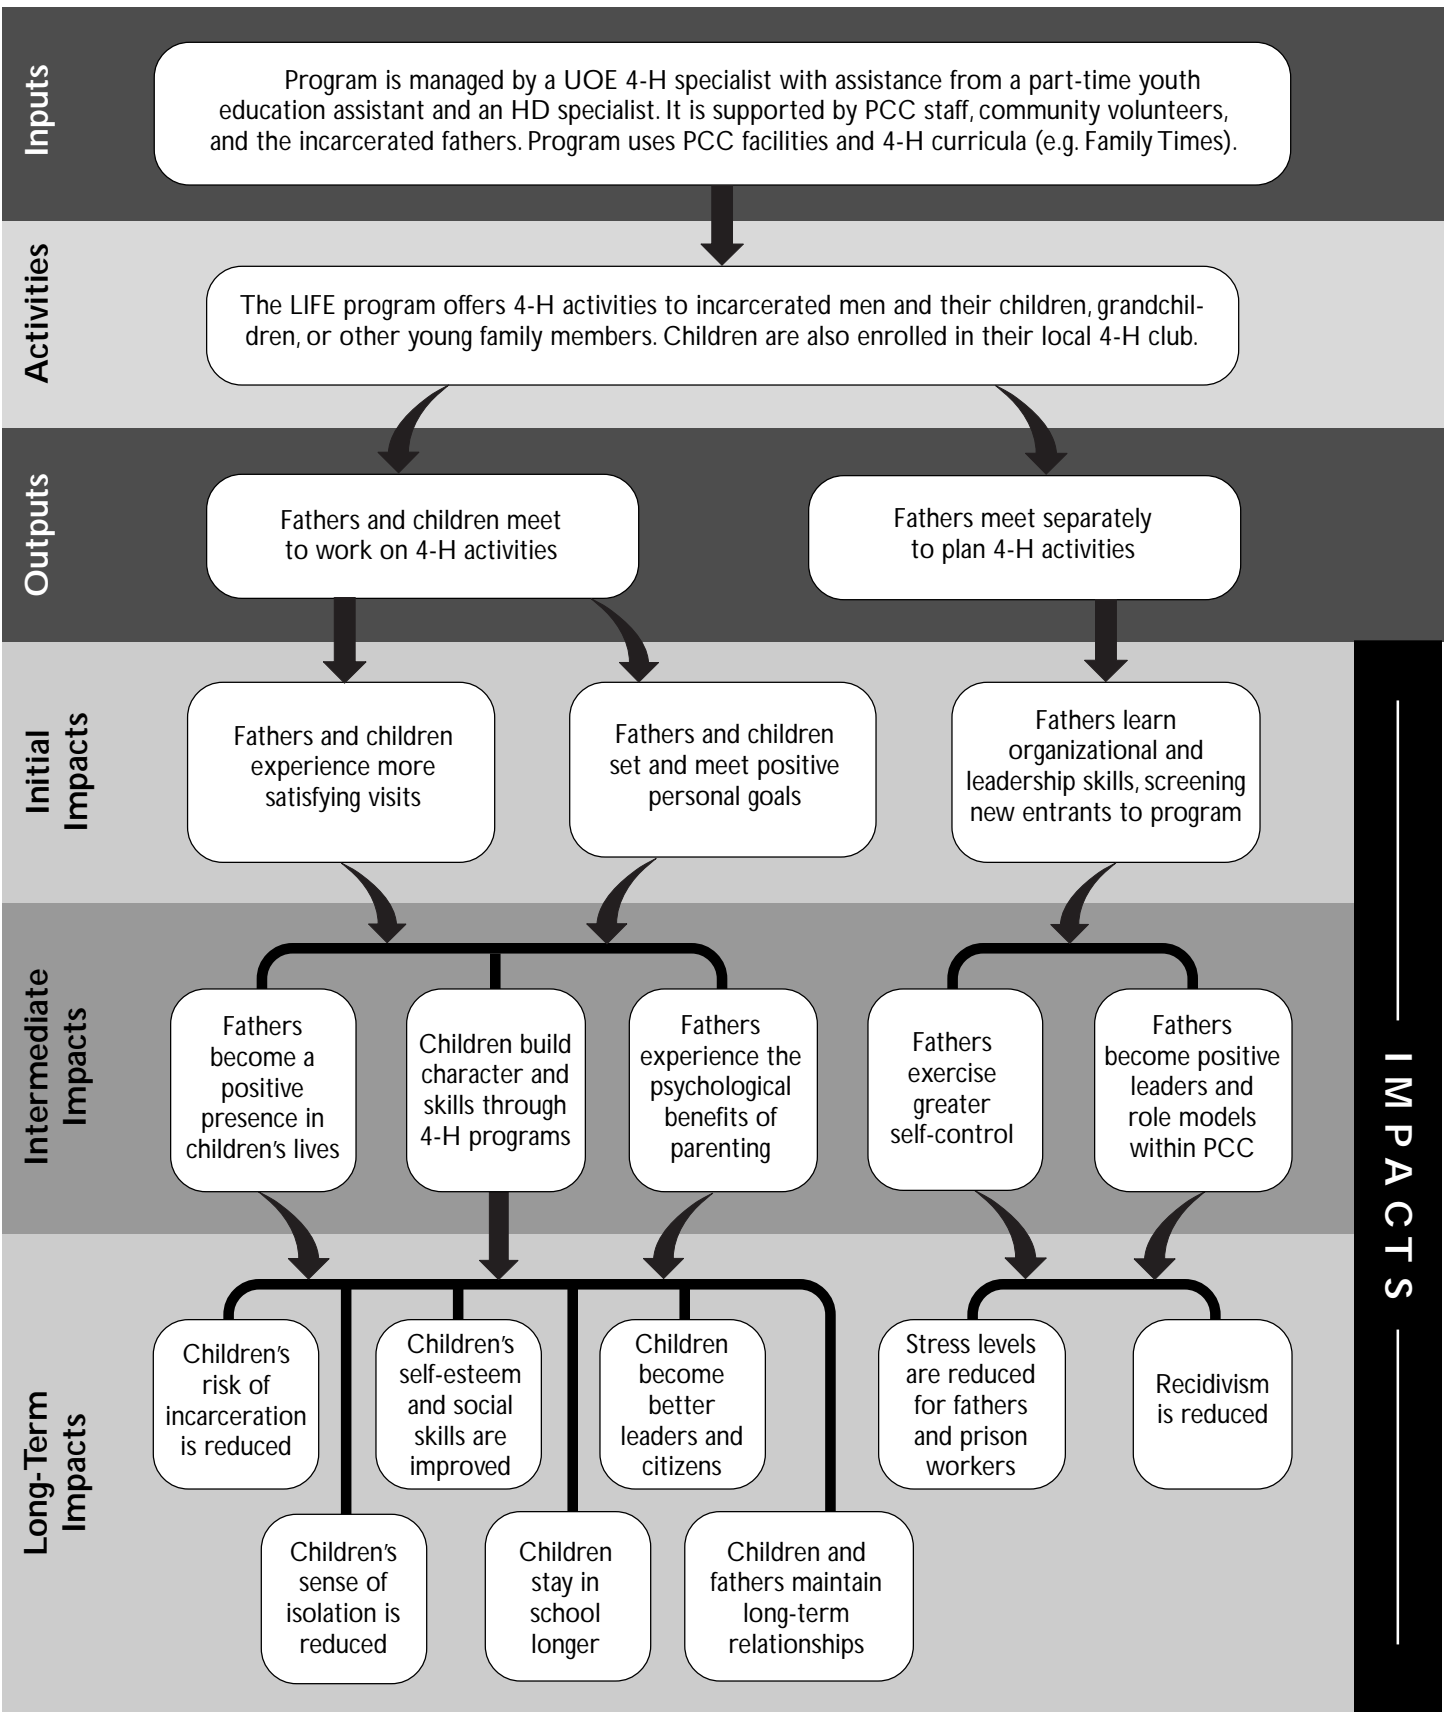

Program Logic Model for

# Potosi Correctional Center (PCC)

## Living Interactive Family Education Program (LIFE)

**IMPACTS**