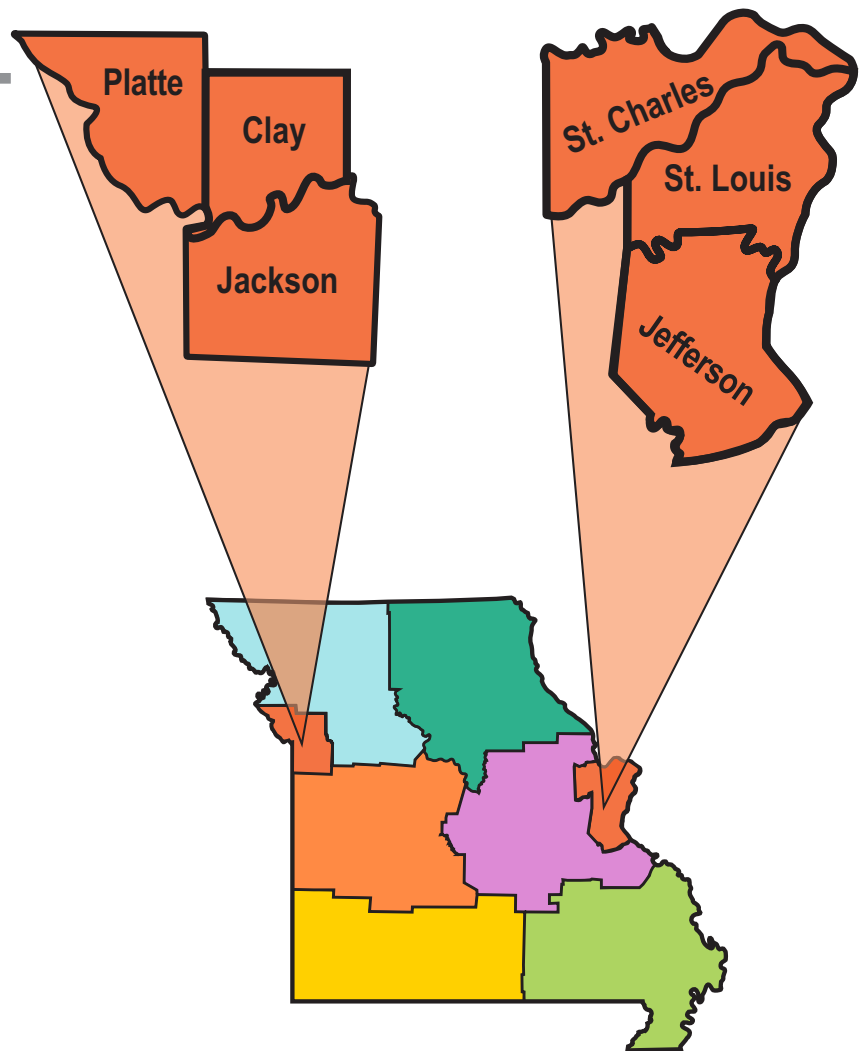

MU EXTENSION IN THE **URBAN** REGION

URBAN WEST

MU Extension in Clay County

Clay County Annex, 1901 NE 48th St.
Kansas City, MO 64118
Phone: 816-407-3490
Fax: 816-407-3491
Email: clayco@missouri.edu
Web: <http://extension.missouri.edu/clay>

MU Extension in Jackson County — Blue Springs

1600 NE Coronado Drive
Blue Springs, MO 64014
Phone: 816-252-5051
Fax: 816-874-4826
Email: jacksonblsp@missouri.edu
Web: <http://extension.missouri.edu/jackson>

MU Extension in Jackson County — Kansas City

105 East 5th St.
Kansas City, MO 64106
Phone: 816-482-5850
Fax: 816-482-5880
Email: jacksonkc@missouri.edu
Web: <http://extension.missouri.edu/jackson>

MU Extension in Platte County

11724 NW Plaza Circle, Suite 300
Kansas City, MO 64153
Phone: 816-270-2141
Fax: 816-243-1388
Email: platteco@missouri.edu
Web: <http://extension.missouri.edu/platte>

URBAN WEST

URBAN EAST

OTHER OFFICES

Urban West Regional Office, MU Extension

4200 Little Blue Parkway, Suite 560
Independence, MO 64057
Phone: 816-252-7717
Email: urd@missouri.edu