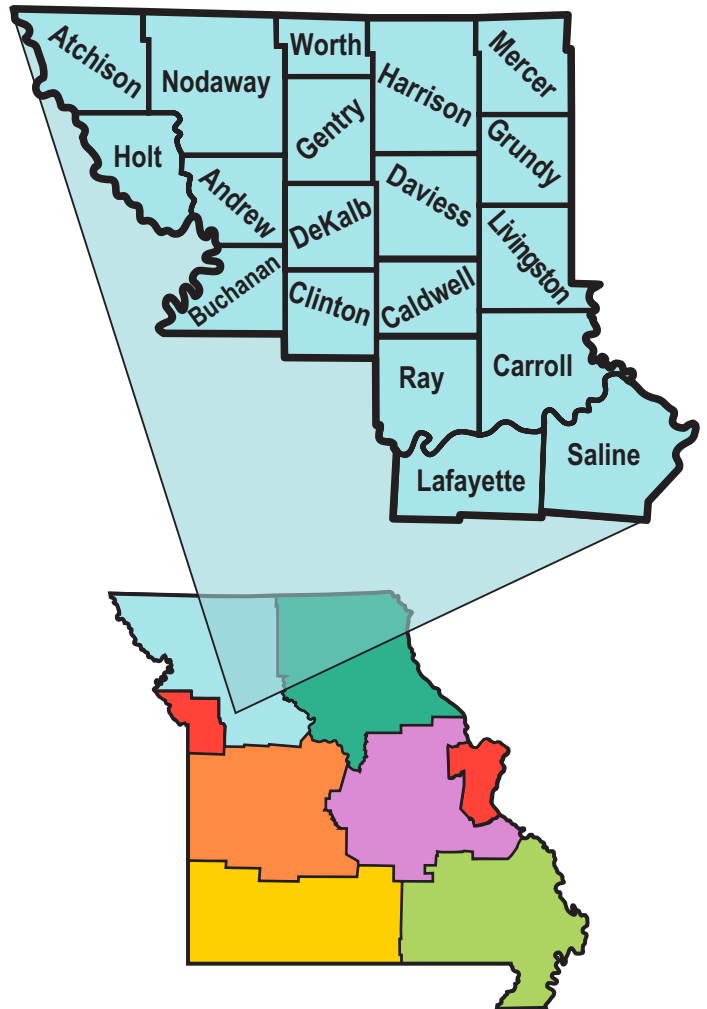

MU EXTENSION IN THE **NORTHWEST** REGION

MU Extension in Andrew County

Courthouse, P.O. Box 32
Savannah, MO 64485
Phone: 816-324-3147
Fax: 816-324-5667
Email: andrewco@missouri.edu
Web: <http://extension.missouri.edu/andrew>

MU Extension in Atchison County

201 Highway 136 East
Rock Port, MO 64482
Phone: 660-744-6231
Email: atchisonco@missouri.edu
Web: <http://extension.missouri.edu/atchison>

MU Extension in Buchanan County

4125 Mitchell Ave.
St. Joseph, MO 64507
Phone: 816-279-1691
Fax: 816-279-3982
Email: buchananco@missouri.edu
Web: <http://extension.missouri.edu/buchanan>

MU Extension in Caldwell County (with Daviess)

102 N. Main St., Suite 1
Gallatin, MO 64640-1170
Phone: 660-663-3232
Fax: 660-663-2615
Email: caldwellco@missouri.edu
Web: <http://extension.missouri.edu/caldwell>

MU Extension in Carroll County

111 N. Mason
Carrollton, MO 64633
Phone: 660-542-1792
Email: carrollco@missouri.edu
Web: <http://extension.missouri.edu/carroll>

MU Extension in Clinton County

101 S. Main
P.O. Box 294
Plattsburg, MO 64477
Phone: 816-539-3765
Fax: 816-539-3766
Email: clintonco@missouri.edu
Web: <http://extension.missouri.edu/clinton>

MU Extension in Daviess County

102 N. Main St., Suite 1
Gallatin, MO 64640-1170
Phone: 660-663-3232
Fax: 660-663-2615
Email: daviessco@missouri.edu
Web: <http://extension.missouri.edu/daviess>

MU Extension in DeKalb County (with Buchanan)

Mailing: P.O. Box 218
Maysville, MO 64469
Office: 4125 Mitchell Ave.
St. Joseph, MO 64507
Phone: 816-279-1691
Email: dekalbco@missouri.edu
Web: <http://extension.missouri.edu/dekalb>

MU Extension in Gentry County

1109 S. Birch St.
Albany, MO 64402
Phone: 660-726-5610
Fax: 660-726-5701
Email: gentryco@missouri.edu
Web: <http://extension.missouri.edu/gentry>