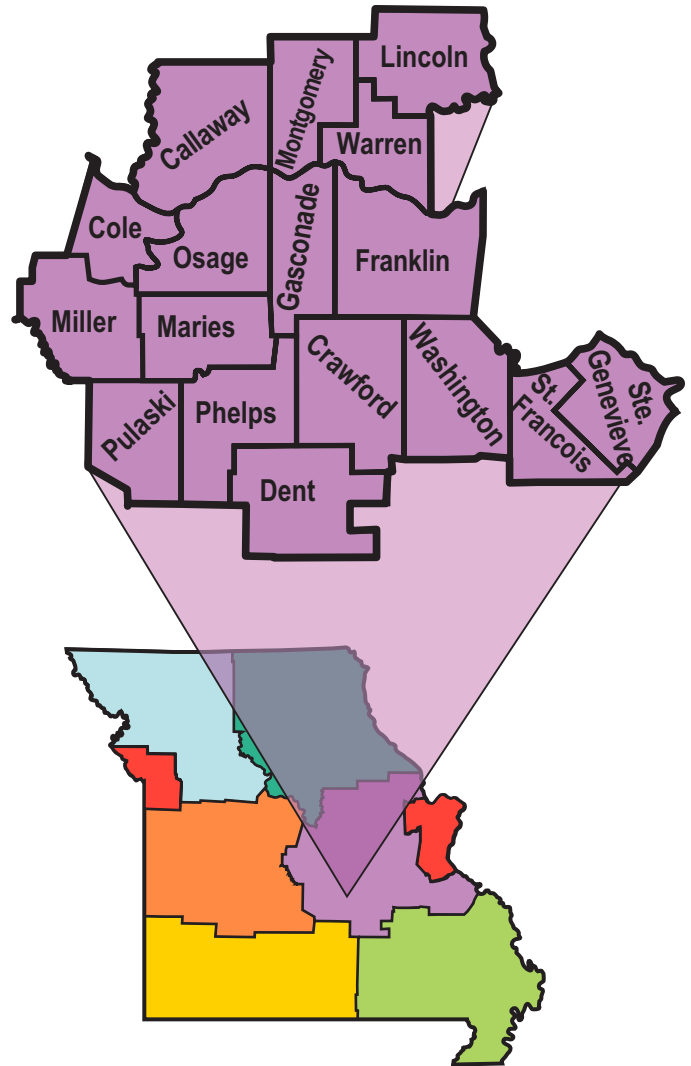

MU EXTENSION IN THE **EAST CENTRAL** REGION

MU Extension in Callaway County

5803 County Road 302
Fulton, MO 65251
Phone: 573-642-0755
Fax: 573-642-8552
Email: callawayco@missouri.edu
Web: <http://extension.missouri.edu/callaway>

MU Extension in Cole County

2436 Tanner Bridge Road
Jefferson City, MO 65101
Phone: 573-634-2824
Fax: 573-634-5463
Email: colecto@missouri.edu
Web: <http://extension.missouri.edu/cole>

MU Extension in Crawford County

302 Water St.
P.O. Box 190
Steelville, MO 65565
Phone: 573-775-2135
Fax: 573-775-5363
Email: crawfordco@missouri.edu
Web: <http://extension.missouri.edu/crawford>

MU Extension in Dent County

Judicial Building, 112 E. 5th St., Suite 4
Salem, MO 65560
Phone: 573-729-3196
Fax: 573-729-3537
Email: dentco@missouri.edu
Web: <http://extension.missouri.edu/dent>

MU Extension in Franklin County

116 W. Main St.
Union, MO 63084
Phone: 636-583-5141
Fax: 636-583-5145
Email: franklinco@missouri.edu
Web: <http://extension.missouri.edu/franklin>

MU Extension in Gasconade County

1106 W. Highway 28
Owensville, MO 65066
Phone: 573-437-2165
Fax: 573-437-6738
Email: gasconadeco@missouri.edu
Web: <http://extension.missouri.edu/gasconade>

MU Extension in Lincoln County

880 W. College
Troy, MO 63379
Phone: 636-528-4613
Fax: 636-528-7423
Email: lincolnco@missouri.edu
Web: <http://extension.missouri.edu/lincoln>

MU Extension in Maries County

P.O. Box 116
Vienna, MO 65582
Phone: 573-422-3359
Fax: 573-422-3269
Email: mariesco@missouri.edu
Web: <http://extension.missouri.edu/maries>

MU Extension in Miller County

134 Second St.
P.O. Box 20
Tuscumbia, MO 65082
Phone: 573-369-2394
Fax: 573-369-2394
Email: millerco@missouri.edu
Web: <http://extension.missouri.edu/miller>