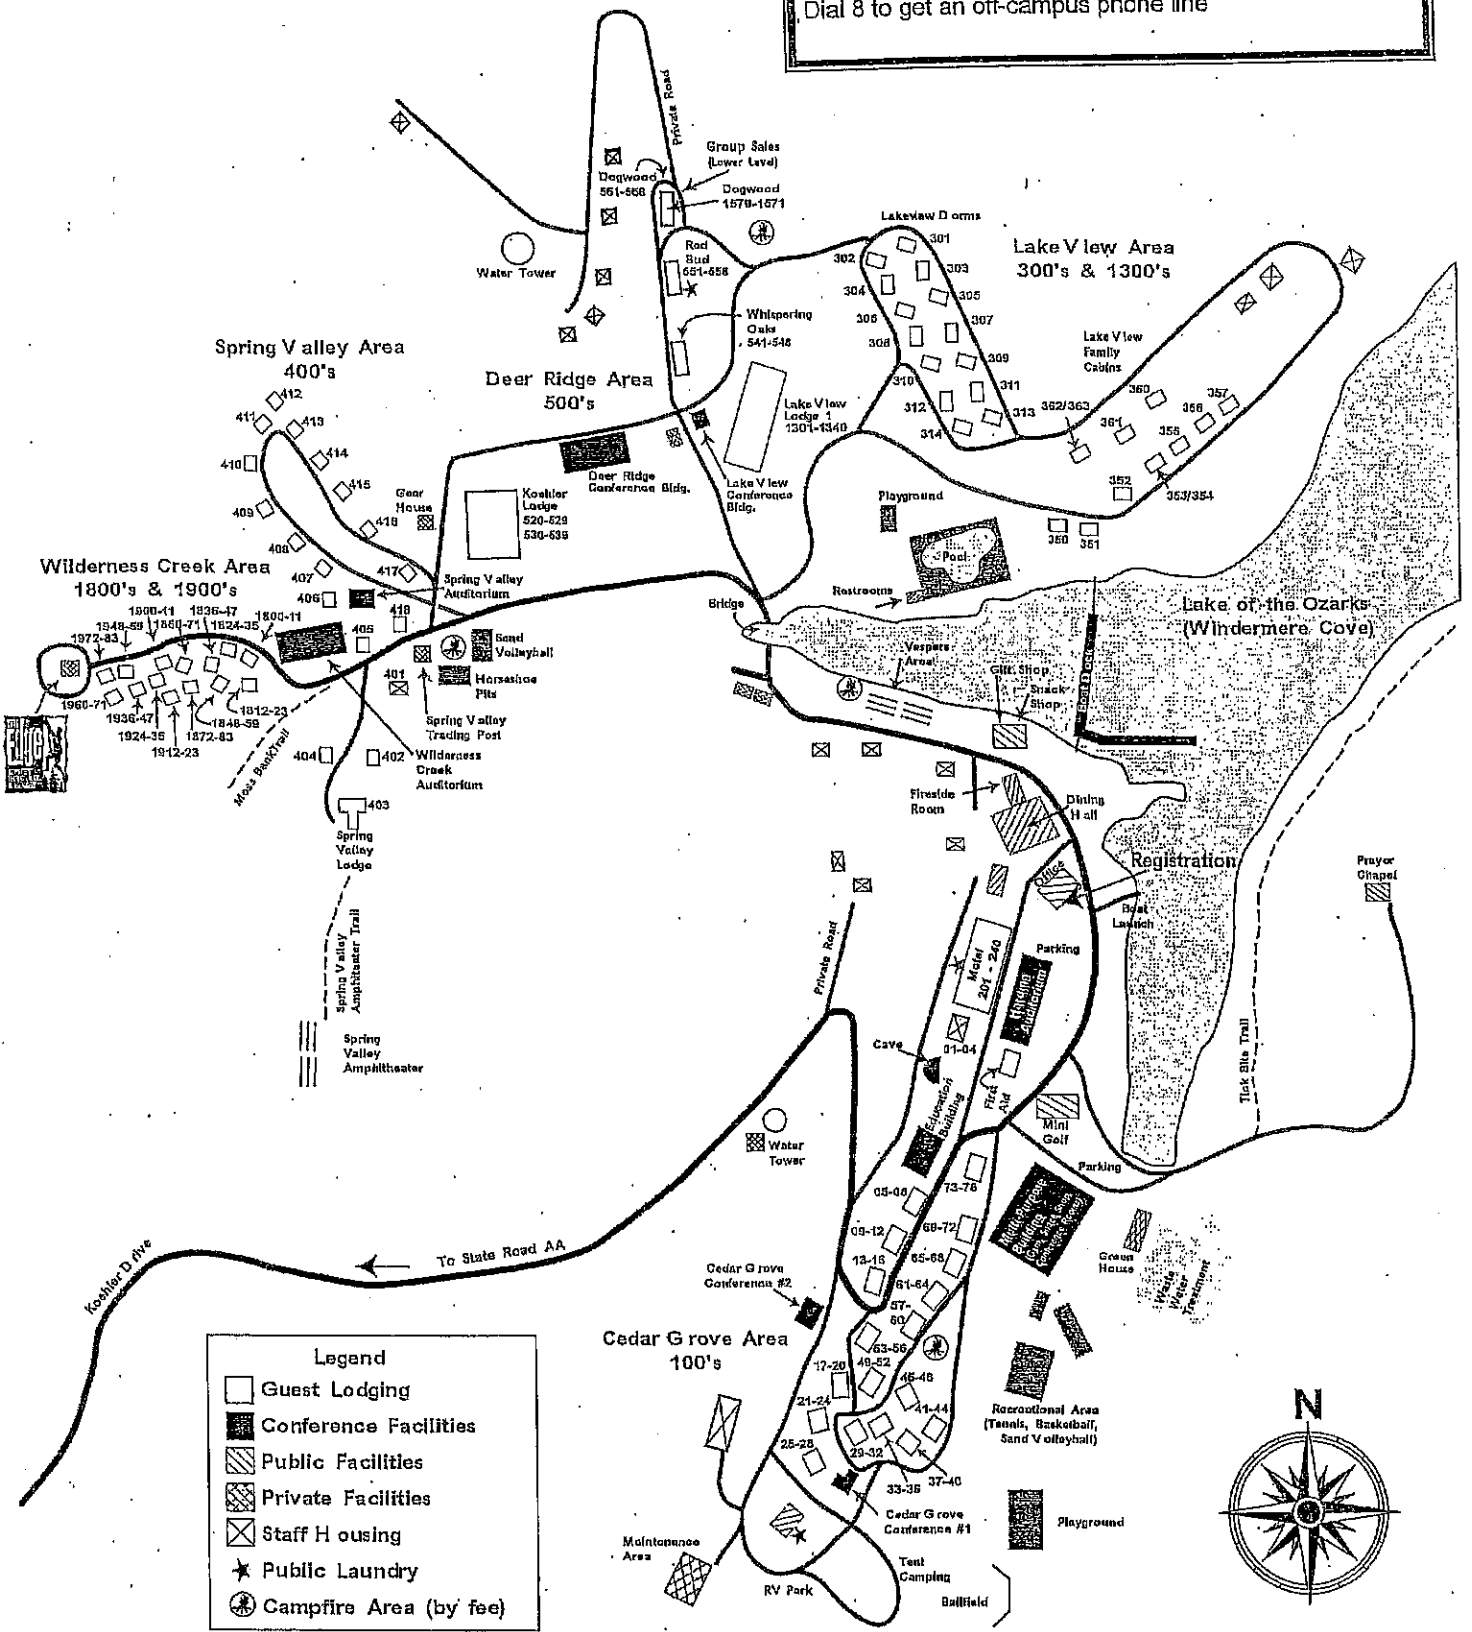

Windermere

Windermere	(573) 346-5200
Front Desk	Ext. 1200 or 0
Security	Ext. 2888
Manager on duty	Ext. 2411
Emergency	911
Hospital	8+346-8000
Sheriff	8+346-2246
Dial 8 to get an off-campus phone line	

Legend