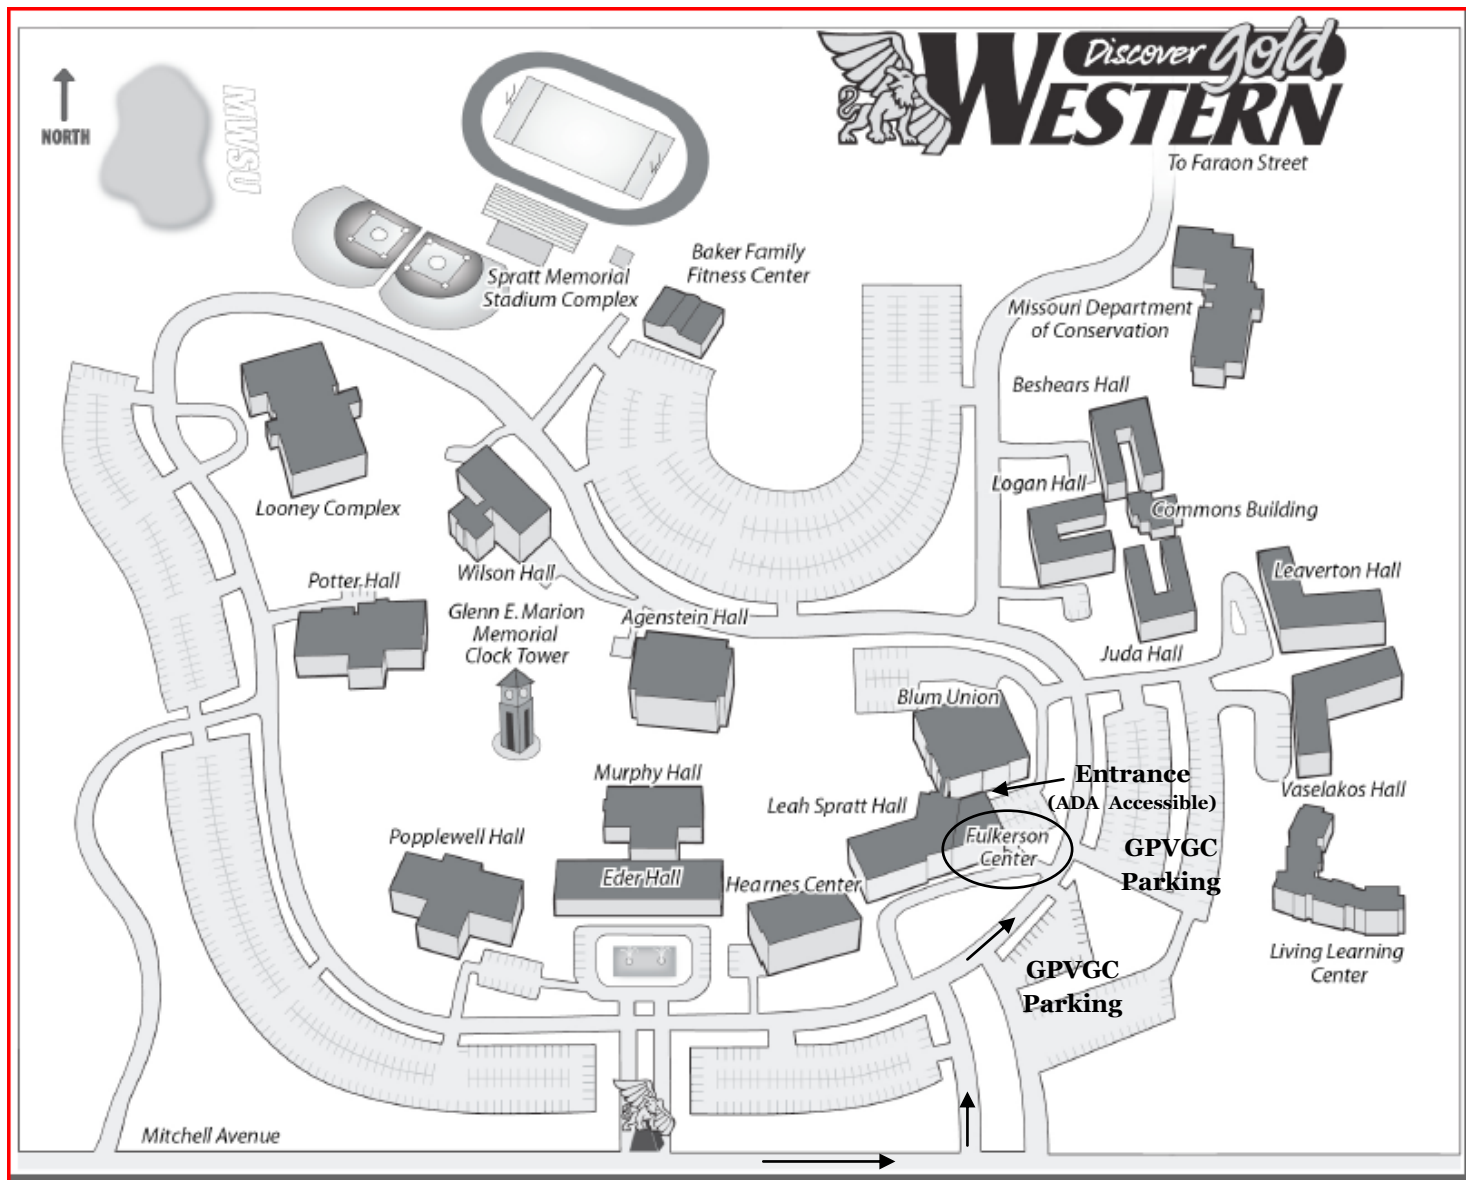

Great Plains Vegetable Growers Conference

January 8-10, 2009

New Conference Location!

Missouri Western State University, Fulkerson Center, 4525 Downs Drive, St. Joseph

From Interstate 29, take the Frederick Avenue Exit 47. Go west past the Ramada Inn to first intersection. Turn south (left) on Woodbine. At second light on Woodbine, there will be a T-intersection. Go east (left) on Mitchell Avenue. You will go back over Interstate 29. Turn onto the campus at traffic light on Southeast University Drive. Turn right at Leah Spratt Building. The Fulkerson Center is connected to the Leah Spratt Building. We will have the parking and entrance to the Fulkerson Center marked. From the parking lot directly to the east of the Fulkerson Center, is a ramped entrance into the conference area.

Hotels in St. Joseph, MO

Our Headquartered Hotel will still be the Ramada Inn - 4016 Frederick – 800-228-2828 (\$69 per night plus tax room rate)

Other Hotels in St. Joseph:

Best Western	S. 169 Hwy.	(816) 232-2345	Hampton Inn	3928 Frederick	(816) 390-9300
Comfort Suites	917 N. Woodbine	(816) 676-1601	Holiday Inn	3 rd & Felix St.	(816) 279-8000
Days Inn	4312 Frederick	(816) 279-1671	Motel 6	4021 Frederick	(816) 232-2311
Drury Inn	4213 Frederick	(800) 325-8300	Stoney Creek	1201 N. Woodbine	(816) 901-9600
Super 8	4023 Frederick	(816) 364-3031			