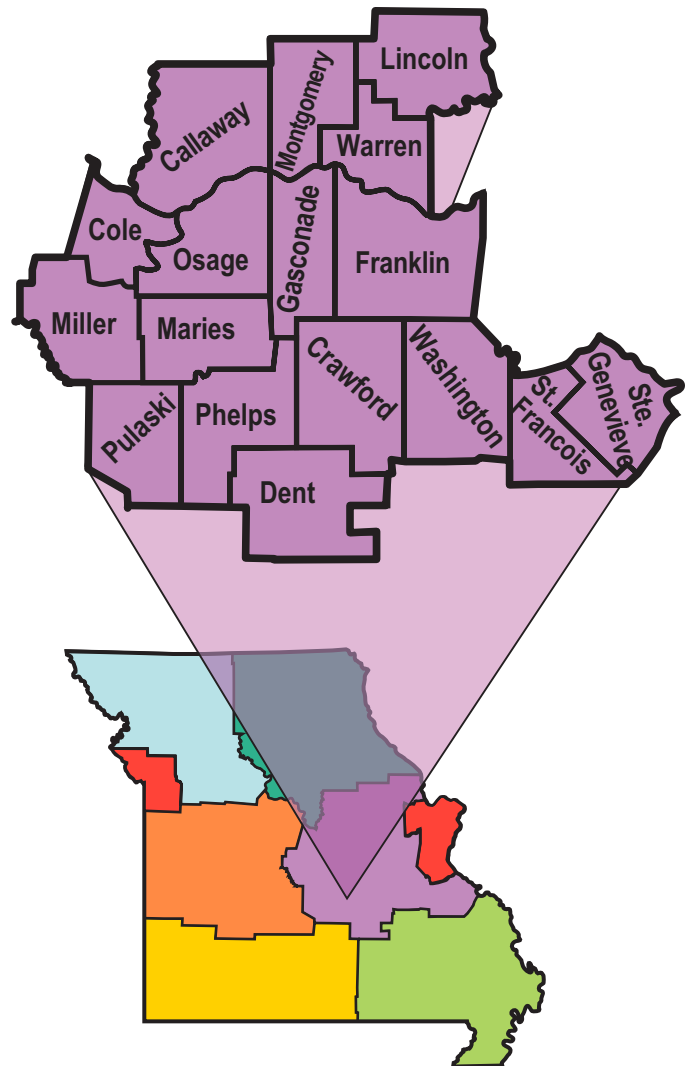

MU EXTENSION IN THE **EAST CENTRAL** REGION

MU Extension in Callaway County

5803 County Road 302
Fulton, MO 65251
Phone: 573-642-0755
Fax: 573-642-8552
Email: callawayco@missouri.edu
Web: <http://extension.missouri.edu/callaway>

MU Extension in Cole County

2436 Tanner Bridge Road
Jefferson City, MO 65101
Phone: 573-634-2824
Fax: 573-634-5463
Email: colecto@missouri.edu
Web: <http://extension.missouri.edu/cole>

MU Extension in Crawford County

P.O. Box 190
302 Water St.
Steelville, MO 65565
Phone: 573-775-2135
Fax: 573-775-5363
Email: crawfordco@missouri.edu
Web: <http://extension.missouri.edu/crawford>

MU Extension in Dent County

Judicial Building, 112 E. 5th St., Suite 4
Salem, MO 65560
Phone: 573-729-3196
Fax: 573-729-3537
Email: dentco@missouri.edu
Web: <http://extension.missouri.edu/dent>

MU Extension in Franklin County

116 W. Main St.
Union, MO 63084
Phone: 636-583-5141
Fax: 636-583-5145
Email: franklinco@missouri.edu
Web: <http://extension.missouri.edu/franklin>

MU Extension in Gasconade County

1106 W. Highway 28
Owensville, MO 65066
Phone: 573-437-2165
Fax: 573-437-6738
Email: gasconadeco@missouri.edu
Web: <http://extension.missouri.edu/gasconade>

MU Extension in Lincoln County

880 W. College
Troy, MO 63379
Phone: 636-528-4613
Fax: 636-528-7423
Email: lincolnco@missouri.edu
Web: <http://extension.missouri.edu/lincoln>

MU Extension in Maries County

P.O. Box 116
Courthouse, 211 4th St.
Vienna, MO 65582
Phone: 573-422-3359
Fax: 573-422-3269
Email: mariesco@missouri.edu
Web: <http://extension.missouri.edu/maries>

MU Extension in Miller County

P.O. Box 20; 134 Second St.
Tuscumbia, MO 65082
Phone: 573-369-2394
Fax: 573-369-2394
Email: millerco@missouri.edu
Web: <http://extension.missouri.edu/miller>