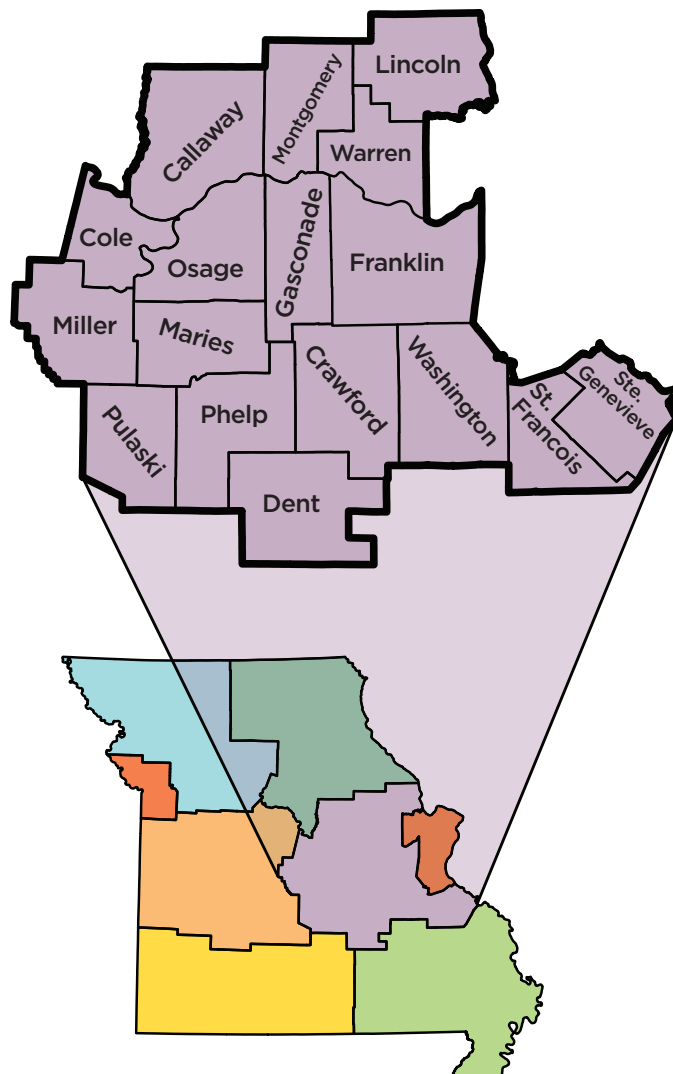

MU EXTENSION IN THE **EAST CENTRAL** REGION

MU Extension in Callaway County

5803 County Road 302
Fulton, MO 65251
Phone: 573-642-0755
Fax: 573-642-8552
Email: callawayco@missouri.edu
Web: <http://extension.missouri.edu/callaway>

MU Extension in Cole County

2436 Tanner Bridge Road
Jefferson City, MO 65101
Phone: 573-634-2824
Fax: 573-634-5463
Email: colecto@missouri.edu
Web: <http://extension.missouri.edu/cole>

MU Extension in Crawford County

P.O. Box 190
302 Water St.
Steelville, MO 65565
Phone: 573-775-2135
Fax: 573-775-5363
Email: crawfordco@missouri.edu
Web: <http://extension.missouri.edu/crawford>

MU Extension in Dent County

Judicial Building, 112 E. 5th St., Suite 4
Salem, MO 65560
Phone: 573-729-3196
Fax: 573-729-3537
Email: dentco@missouri.edu
Web: <http://extension.missouri.edu/dent>

MU Extension in Franklin County

116 W. Main St.
Union, MO 63084
Phone: 636-583-5141
Fax: 636-583-5145
Email: franklinco@missouri.edu
Web: <http://extension.missouri.edu/franklin>

MU Extension in Gasconade County

1106 W. Highway 28
Owensville, MO 65066
Phone: 573-437-2165
Fax: 573-437-6738
Email: gasconadeco@missouri.edu
Web: <http://extension.missouri.edu/gasconade>

MU Extension in Lincoln County

880 W. College
Troy, MO 63379
Phone: 636-528-4613
Fax: 636-528-7423
Email: lincolnco@missouri.edu
Web: <http://extension.missouri.edu/lincoln>

MU Extension in Maries County

P.O. Box 116
Courthouse, 211 4th St.
Vienna, MO 65582
Phone: 573-422-3359
Fax: 573-422-3269
Email: mariesco@missouri.edu
Web: <http://extension.missouri.edu/maries>

MU Extension in Miller County

P.O. Box 20; 134 Second St.
Tuscumbia, MO 65082
Phone: 573-369-2394
Fax: 573-369-2394
Email: millerco@missouri.edu
Web: <http://extension.missouri.edu/miller>