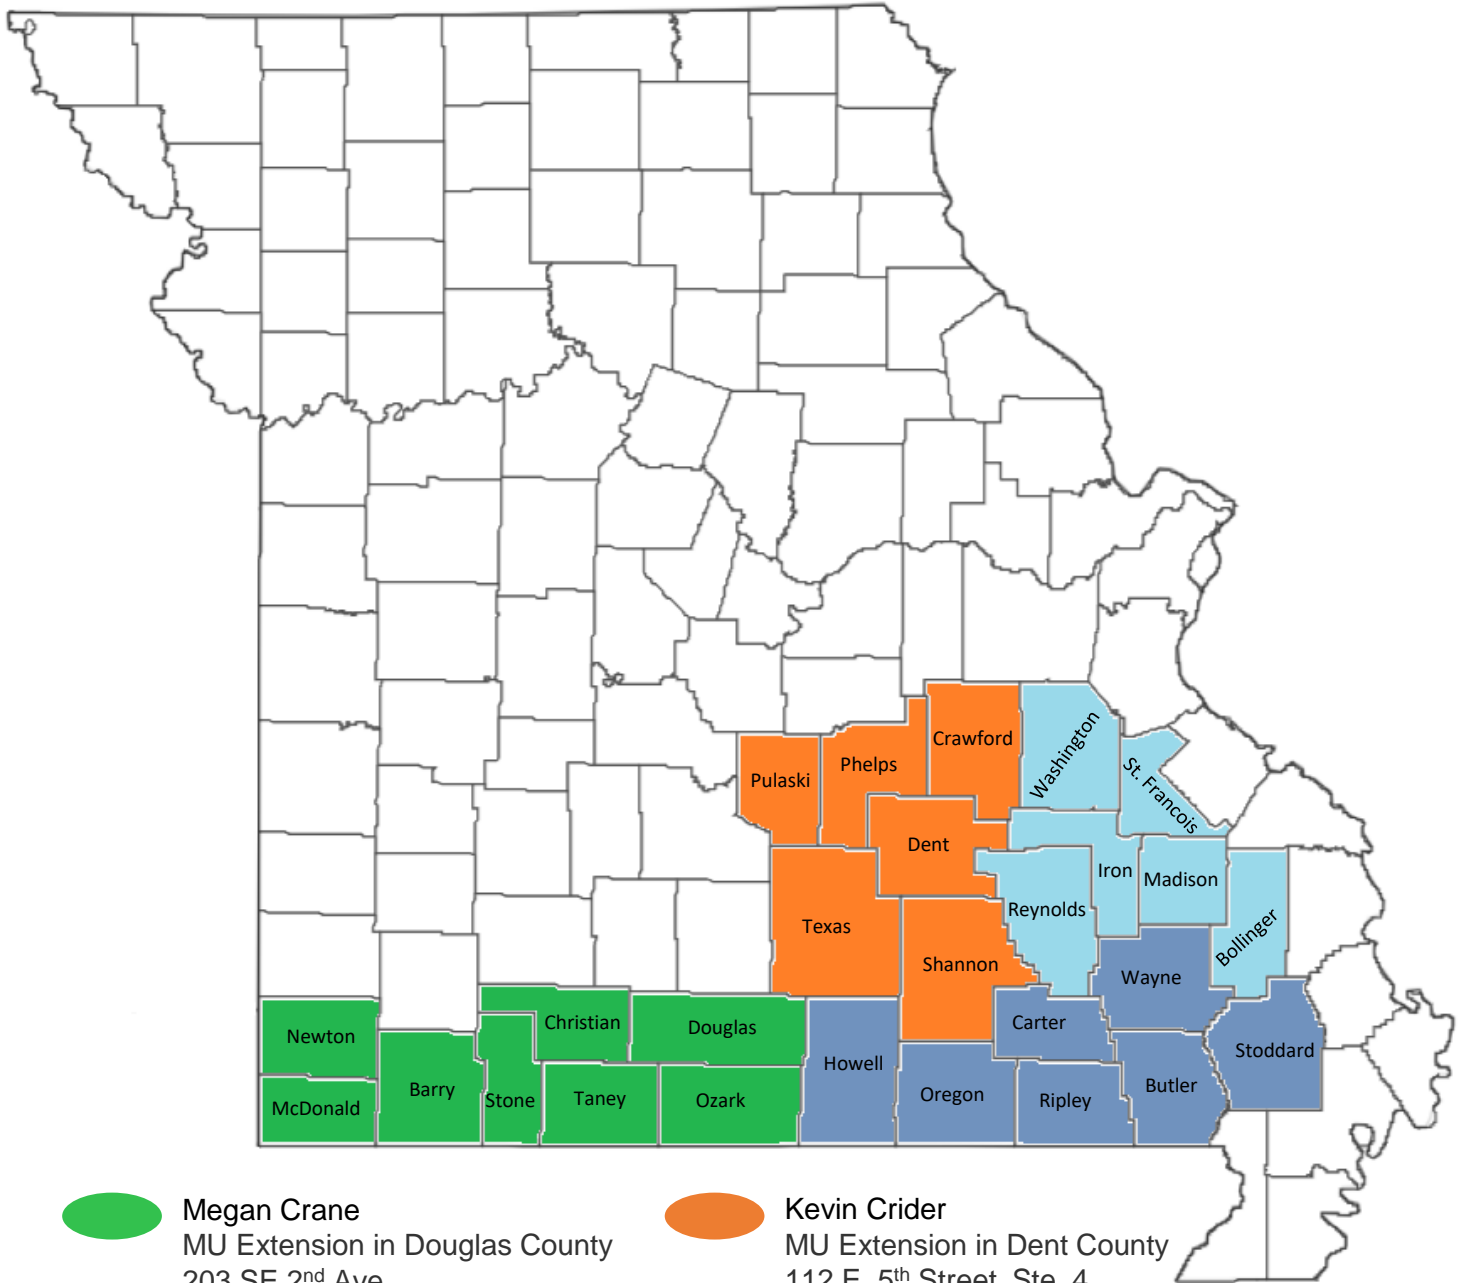

MU Cooperative Feral Hog Outreach Educator Responsibilities

 Megan Crane
MU Extension in Douglas County
203 SE 2nd Ave
Ava, MO 65608
megan.crane@missouri.edu
573-836-3899

 Kevin Crider
MU Extension in Dent County
112 E. 5th Street, Ste. 4
Salem, MO 65560
kevin.crider@missouri.edu
573-301-5971

 Sarah Cope
MU Extension in Butler County
614 Lindsay Ste. 3
Poplar Bluff, MO 63901
sarah.cope@missouri.edu
573-469-2679

 Jerry Richards
MU Extension in Iron County
123 W. Wayne Street
Ironton, MO 63650
jerryrichards@missouri.edu
573-854-9845